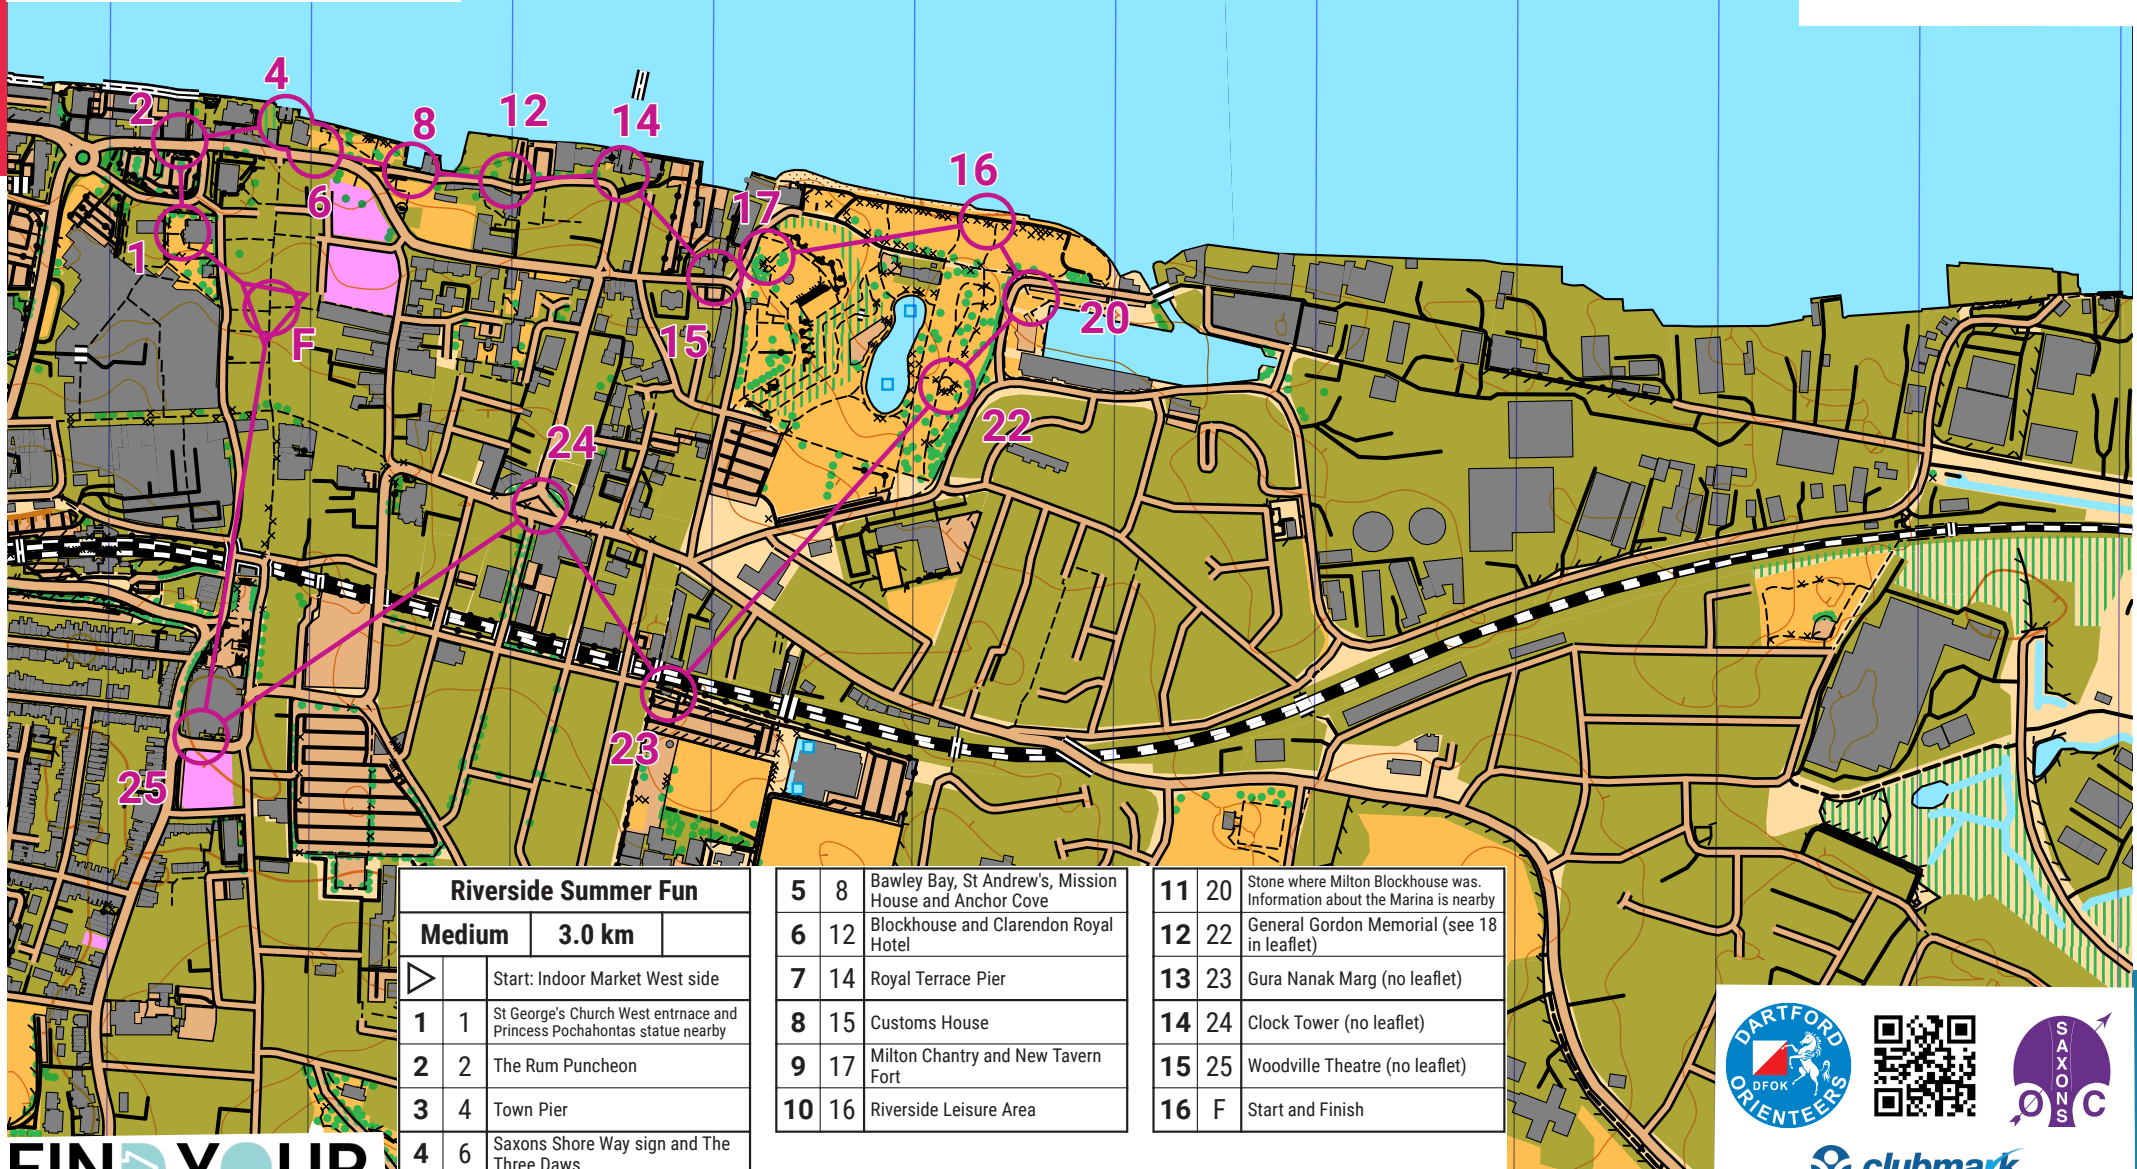

Medium

Riverside Summer Fun	
Medium	3.0 km
	Start: Indoor Market West side
1	1 St George's Church West entrance and Princess Pochahontas statue nearby
2	2 The Rum Puncheon
3	4 Town Pier
4	6 Saxons Shore Way sign and The Three Daws

5	8 Bawley Bay, St Andrew's, Mission House and Anchor Cove
6	12 Blockhouse and Clarendon Royal Hotel
7	14 Royal Terrace Pier
8	15 Customs House
9	17 Milton Chantry and New Tavern Fort
10	16 Riverside Leisure Area

11	20 Stone where Milton Blockhouse was. Information about the Marina is nearby
12	22 General Gordon Memorial (see 18 in leaflet)
13	23 Gura Nanak Marg (no leaflet)
14	24 Clock Tower (no leaflet)
15	25 Woodville Theatre (no leaflet)
16	F Start and Finish

The number against each site cross refers to The Riverside trail leaflet (where applicable)

FIN YOUR WAY