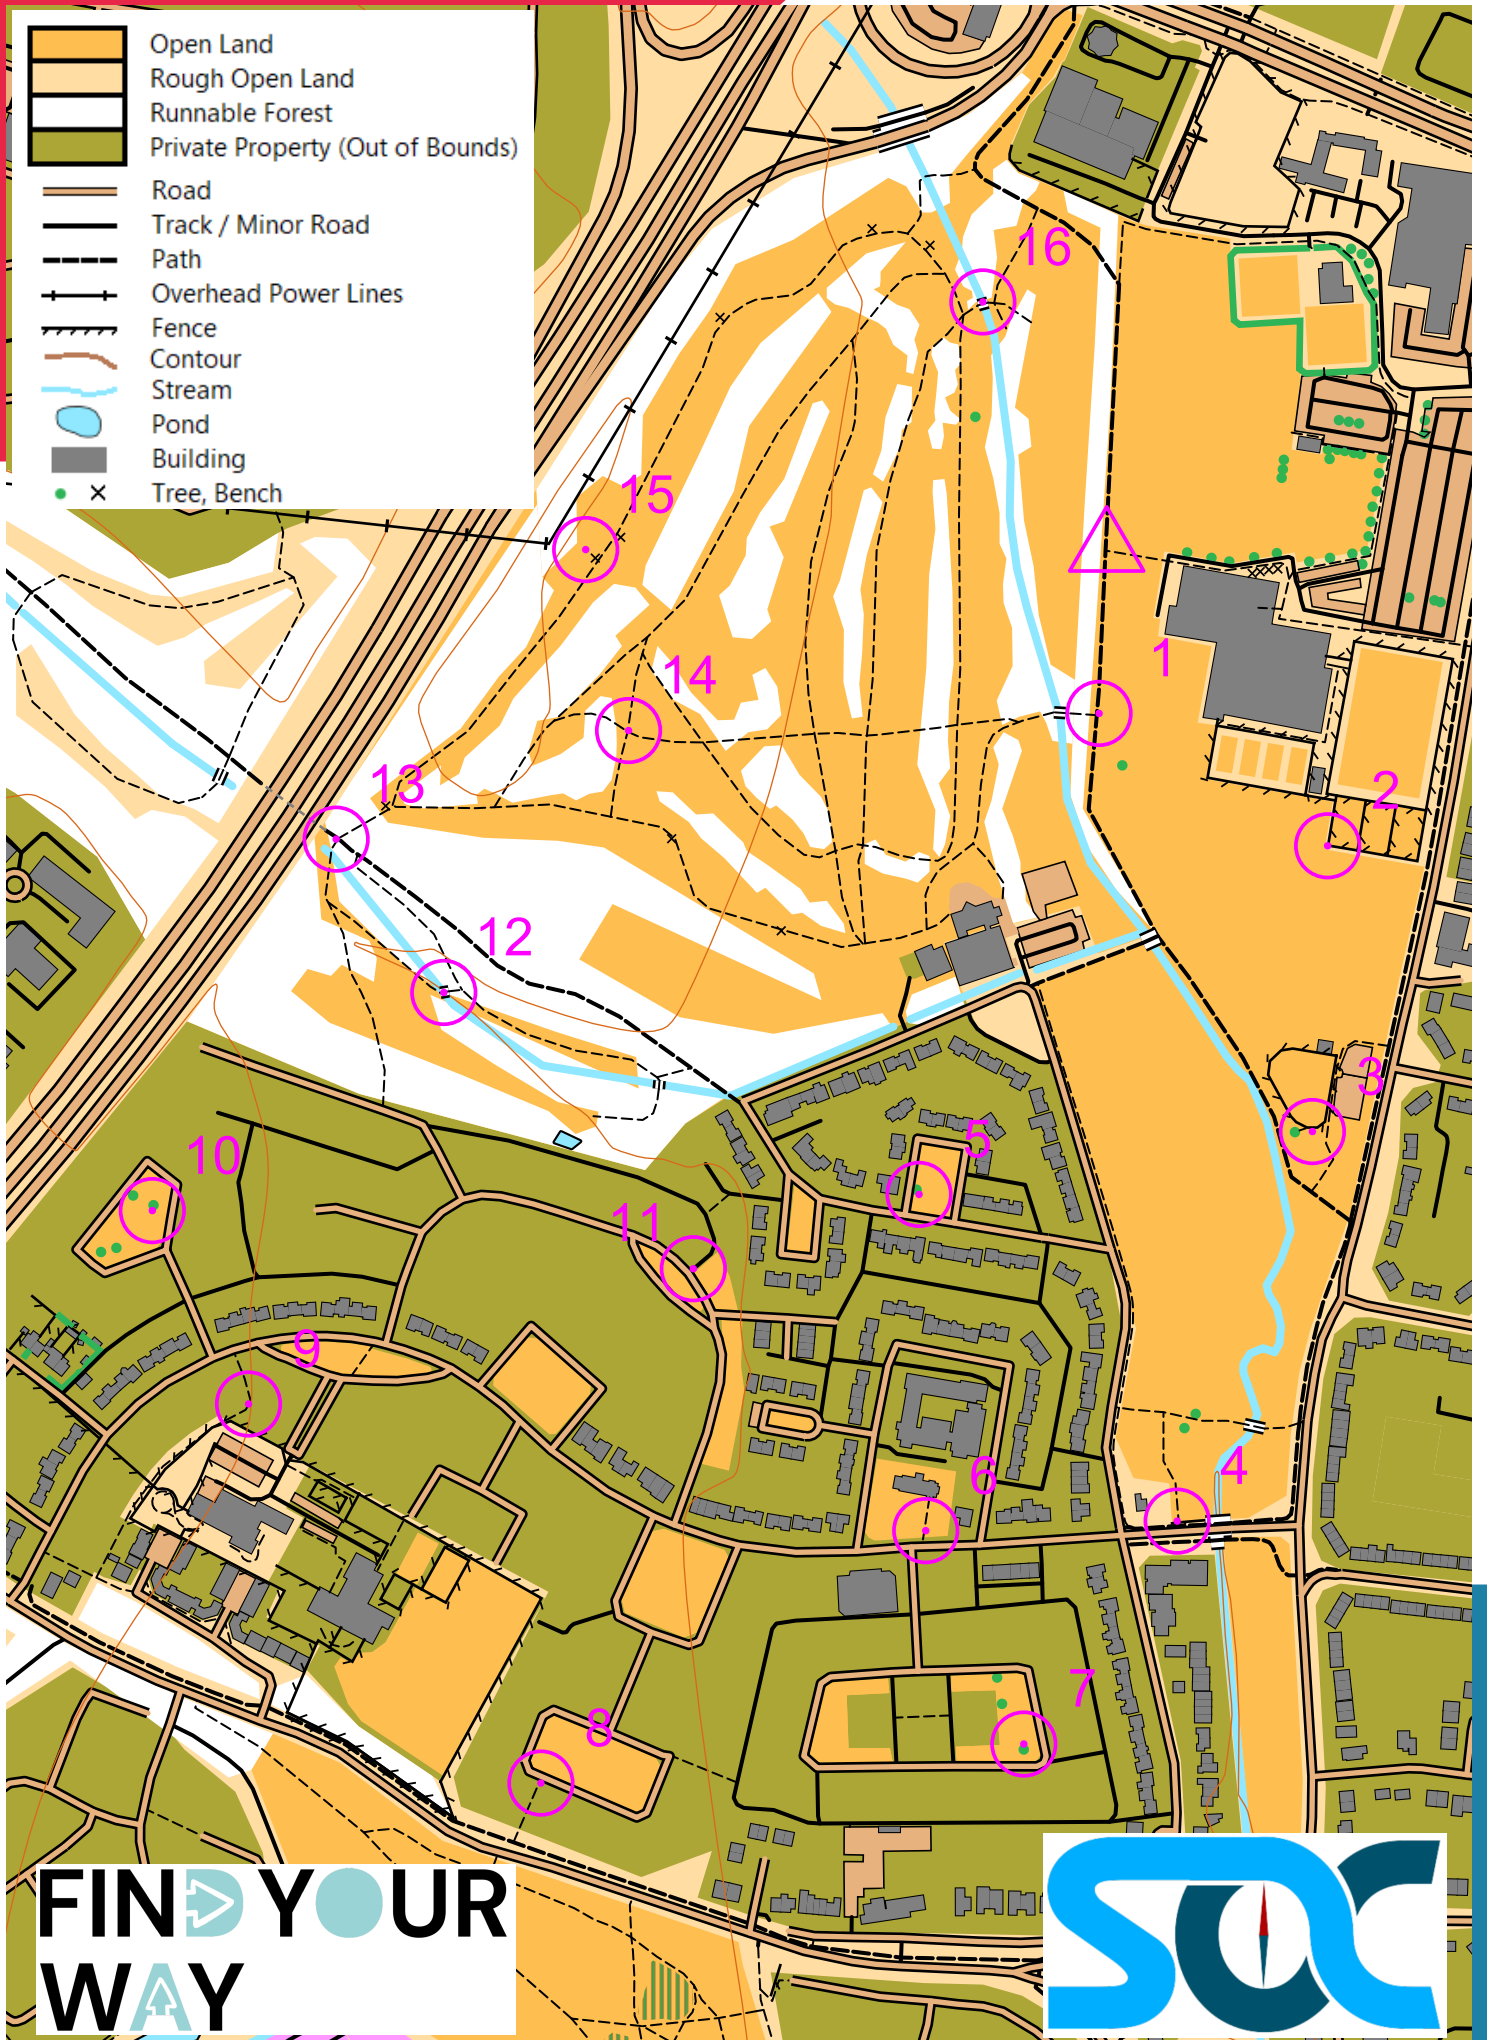

FYW FLEMING PARK LONG

scale 1:5000, contours 10m
200m

- Open Land
- Rough Open Land
- Runnable Forest
- Private Property (Out of Bounds)
- Road
- Track / Minor Road
- Path
- Overhead Power Lines
- Fence
- Contour
- Stream
- Pond
- Building
- Tree, Bench

FIN ▶ YOUR WAY