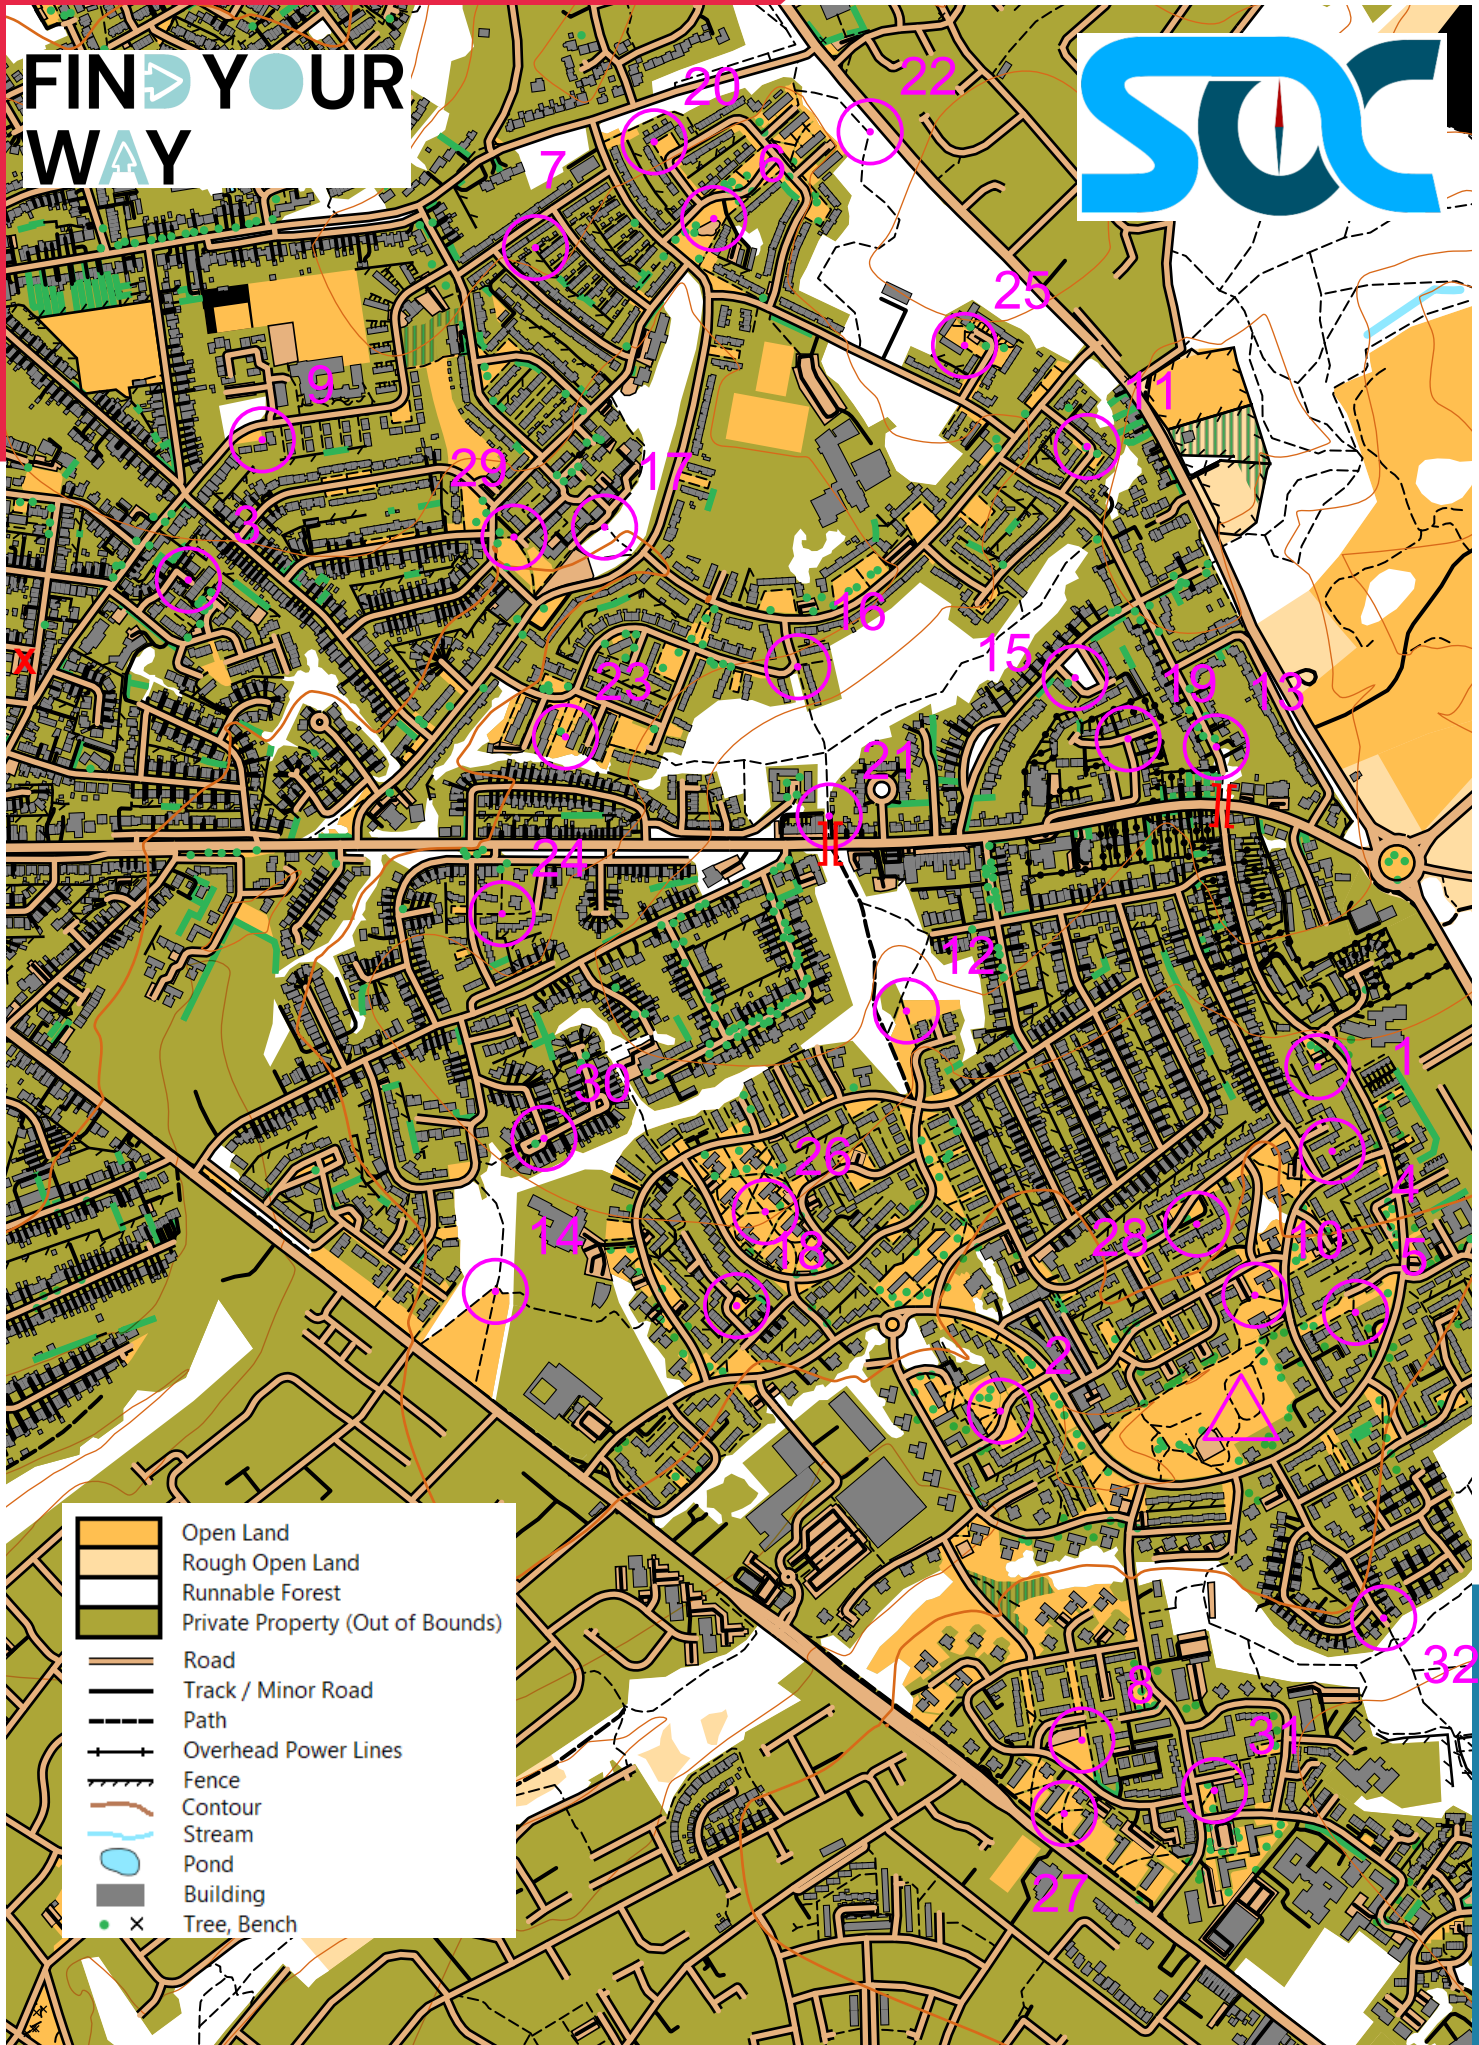

# FYW THORNHILL SCORE

scale 1:10000, contours 10m  
500m

## FIN YOUR WAY

Map data (c) OpenStreetMap, available under the Open Database Licence.  
Contains OS data (c) Crown copyright & database right OS 2013-2017.  
OOM created by Oliver O'Brien. Make your own: <http://oomap.co.uk/>