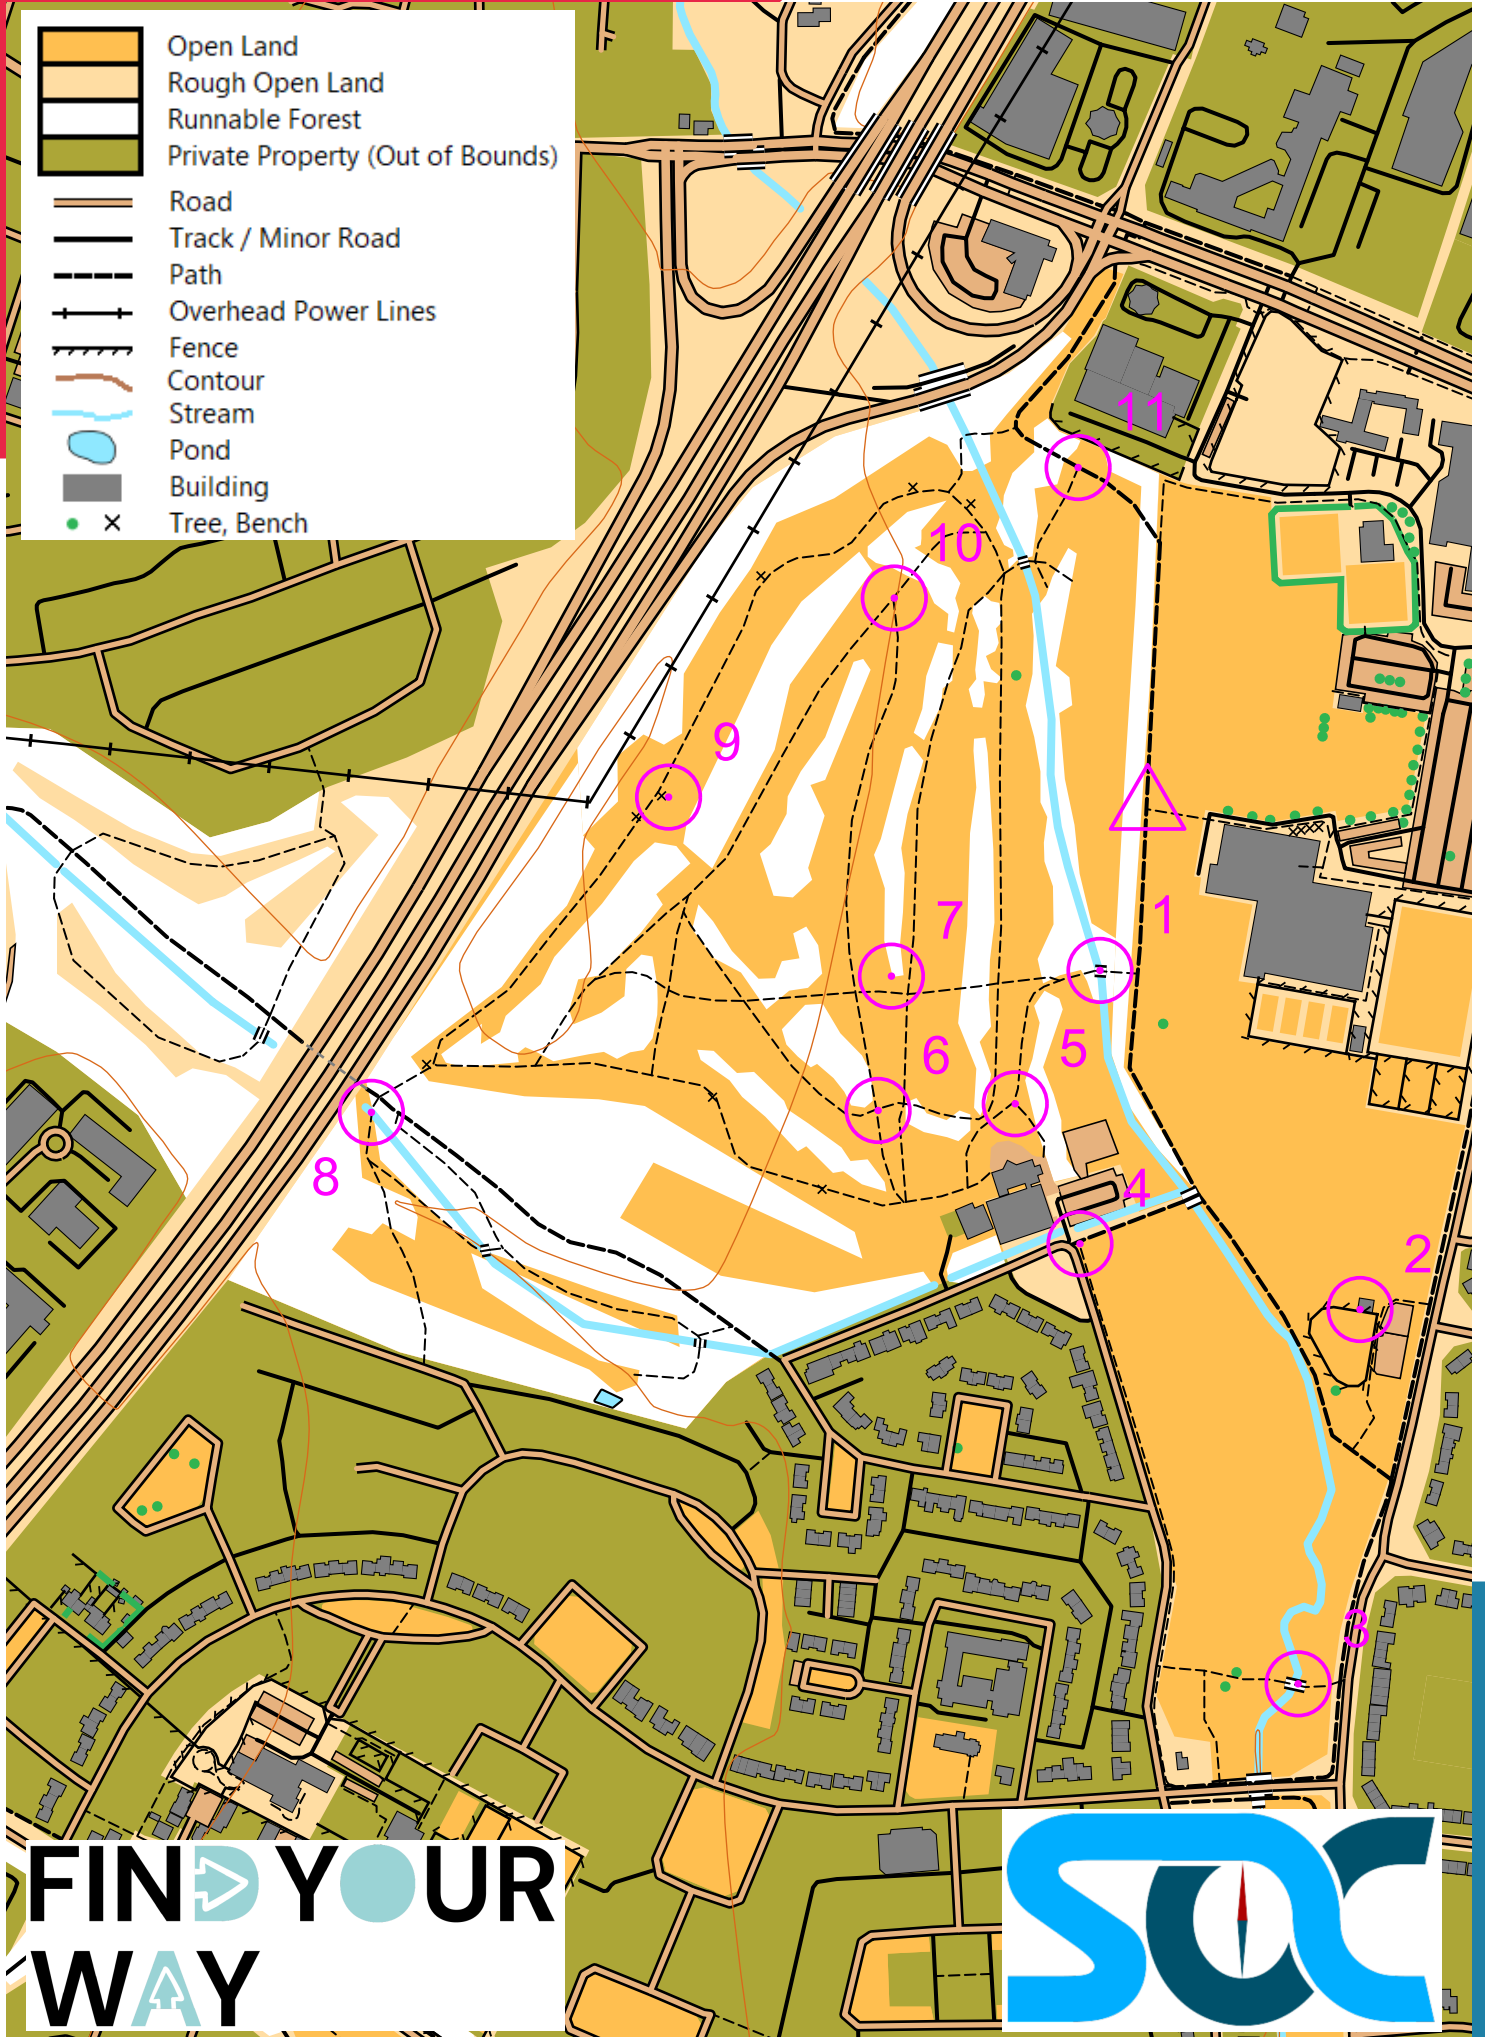

FYW FLEMING PARK MEDIUM

scale 1:5000, contours 10m
200m

FIN  **YOUR**
WAY 