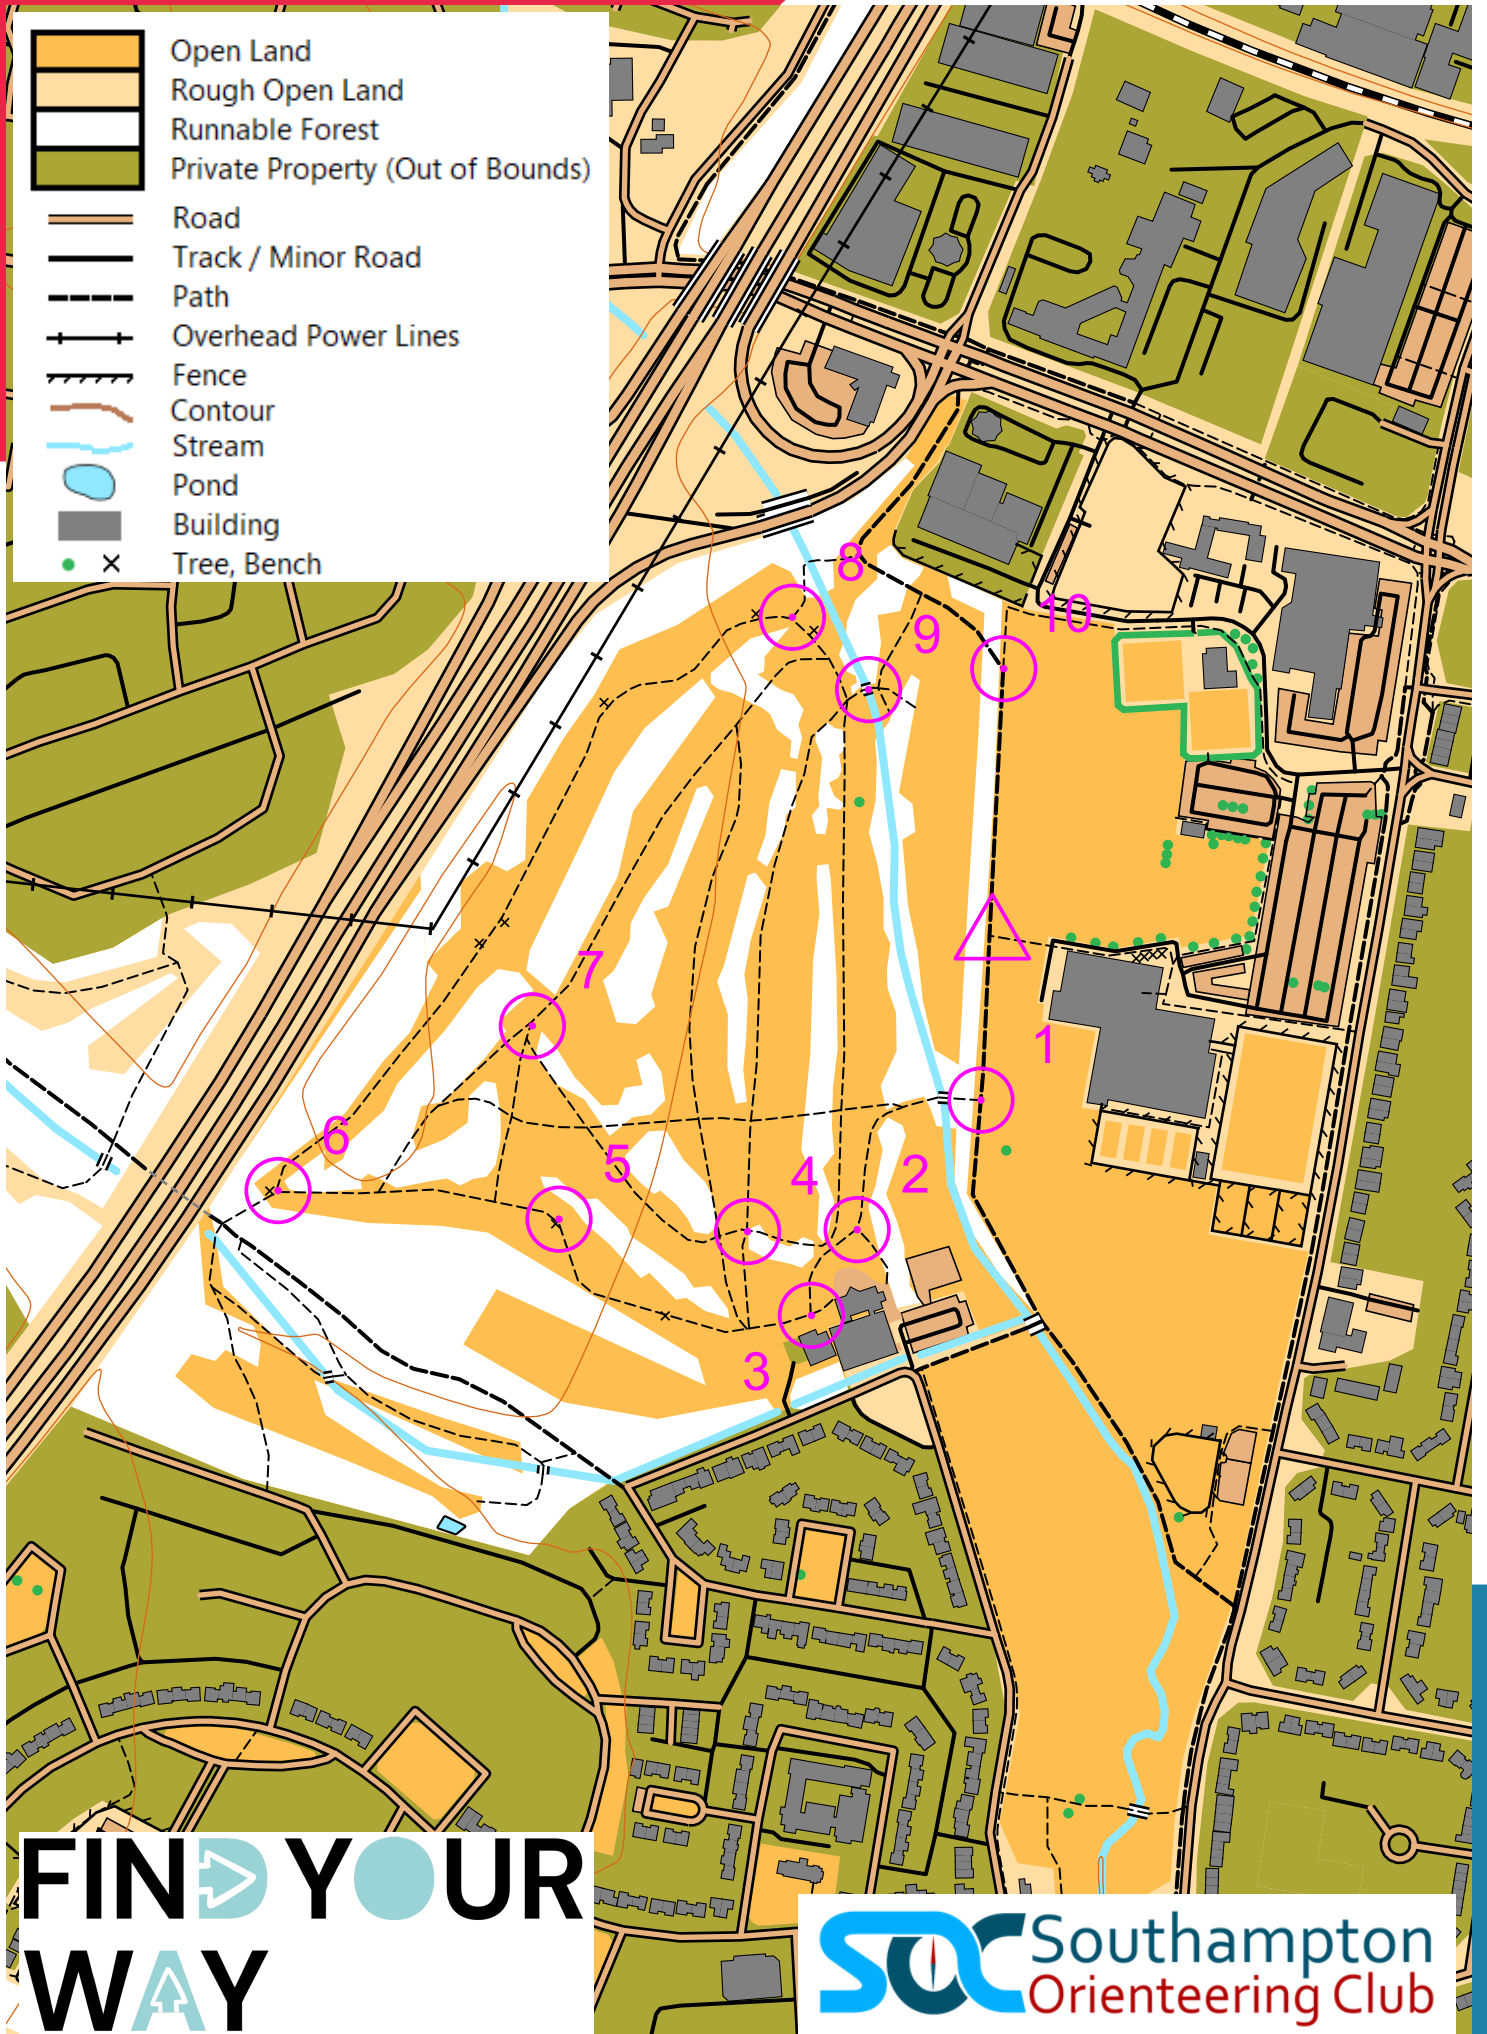

FYW FLEMING PARK SHORT

scale 1:5000, contours 10m
200m

FIN **YOUR**
WAY

SOC Southampton
Orienteering Club

Map data (c) OpenStreetMap, available under the Open Database Licence.
Contains OS data (c) Crown copyright & database right OS 2013-2017.
OOM created by Oliver O'Brien. Make your own: <http://oomap.co.uk/>

OOM v3 developed with a grant from the Orienteering Foundation
Map ID: 621df4f51d13d