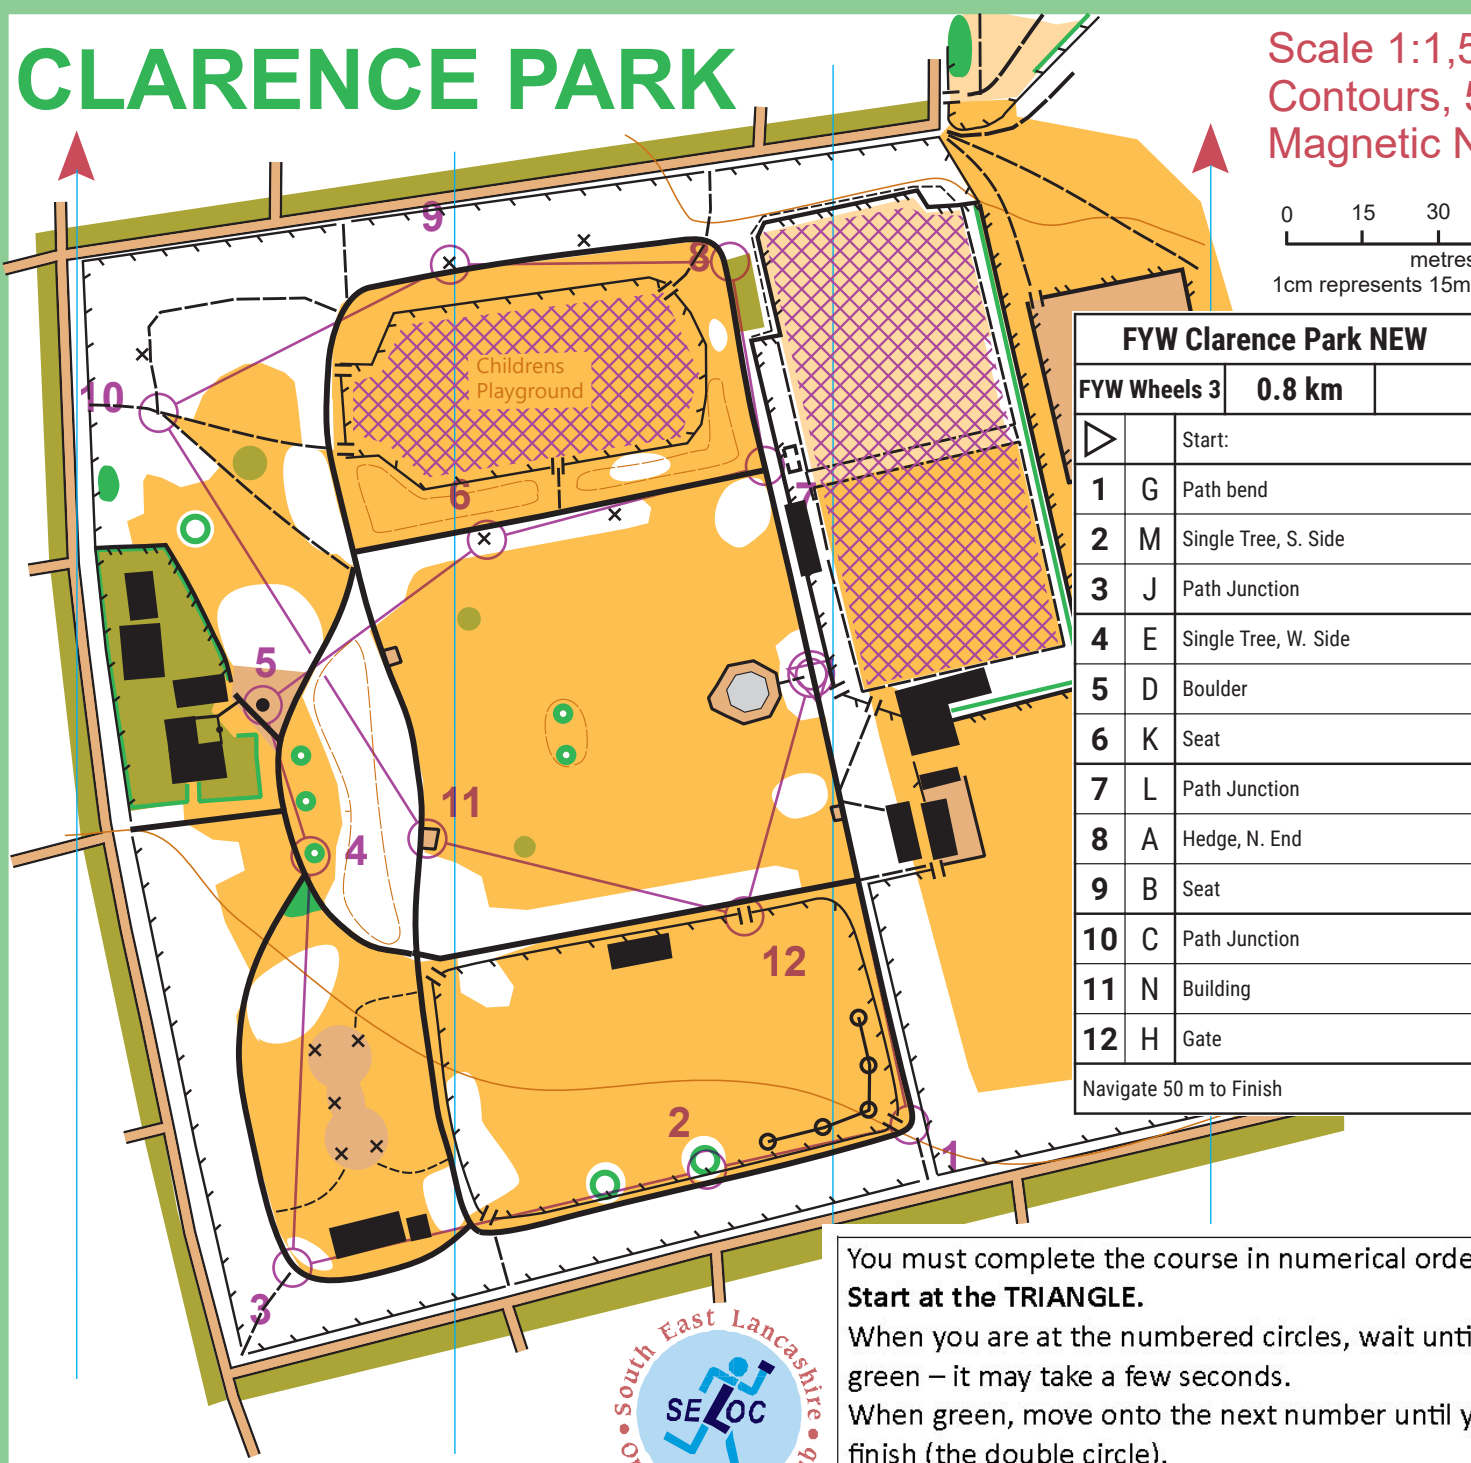

CLARENCE PARK

Scale 1:1,500
 Contours, 5m
 Magnetic North 2024

Key to map symbols

- Open Grass Land
- Rough Open
- Runnable Woodland
- Dense Woodland
- Out of Bounds
- Built Up Area
- Tarmac
- Hedge
- Contours
- Form Line
- Knoll
- Flower Beds, Out of Bounds
- Distinctive Tree: large, small
- Road
- Park Road
- Path
- Small Path
- Fence with Crossing Point
- High Fence
- Wall
- Seat or Exercise Equipment
- Exercise trail
- Building
- Ruin
- Bandstand
- Boulder

FYW Clarence Park NEW		
FYW Wheels 3	0.8 km	
	Start:	
1	G	Path bend
2	M	Single Tree, S. Side
3	J	Path Junction
4	E	Single Tree, W. Side
5	D	Boulder
6	K	Seat
7	L	Path Junction
8	A	Hedge, N. End
9	B	Seat
10	C	Path Junction
11	N	Building
12	H	Gate
Navigate 50 m to Finish		

You must complete the course in numerical order.
Start at the TRIANGLE.
 When you are at the numbered circles, wait until it turns from red to green – it may take a few seconds.
 When green, move onto the next number until you have reached the finish (the double circle).
 When this turns green your course is complete