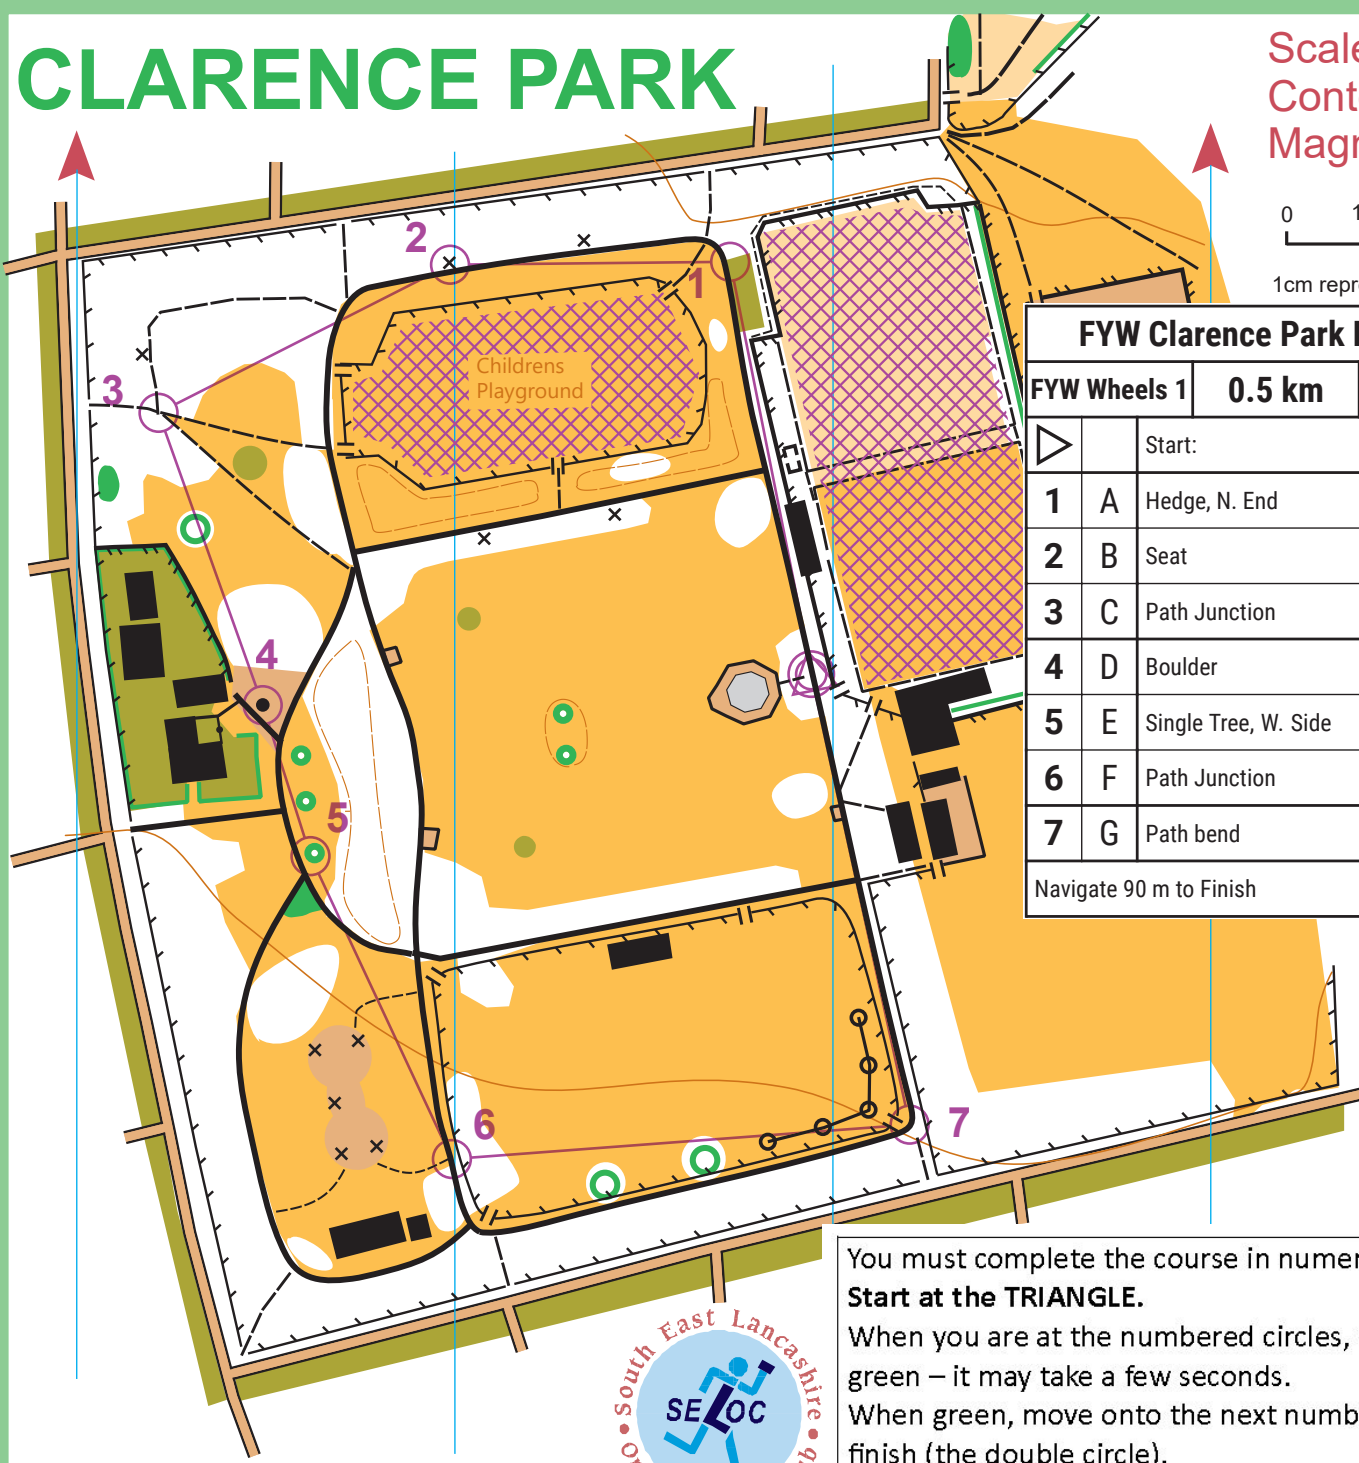

# CLARENCE PARK

Scale 1:1,500  
 Contours, 5m  
 Magnetic North 2024

## Key to map symbols

- Open Grass Land
- Rough Open
- Runnable Woodland
- Dense Woodland
- Out of Bounds
- Built Up Area
- Tarmac
- Hedge
- Contours
- Form Line
- Knoll
- Flower Beds, Out of Bounds
- Distinctive Tree: large, small
- Road
- Park Road
- Path
- Small Path
- Fence with Crossing Point
- High Fence
- Wall
- Seat or Exercise Equipment
- Exercise trail
- Building
- Ruin
- Bandstand
- Boulder

FYW Clarence Park NEW		
FYW Wheels 1	0.5 km	
	Start:	
1	A	Hedge, N. End
2	B	Seat
3	C	Path Junction
4	D	Boulder
5	E	Single Tree, W. Side
6	F	Path Junction
7	G	Path bend
Navigate 90 m to Finish		

You must complete the course in numerical order.  
**Start at the TRIANGLE.**  
 When you are at the numbered circles, wait until it turns from red to green – it may take a few seconds.  
 When green, move onto the next number until you have reached the finish (the double circle).  
 When this turns green your course is complete