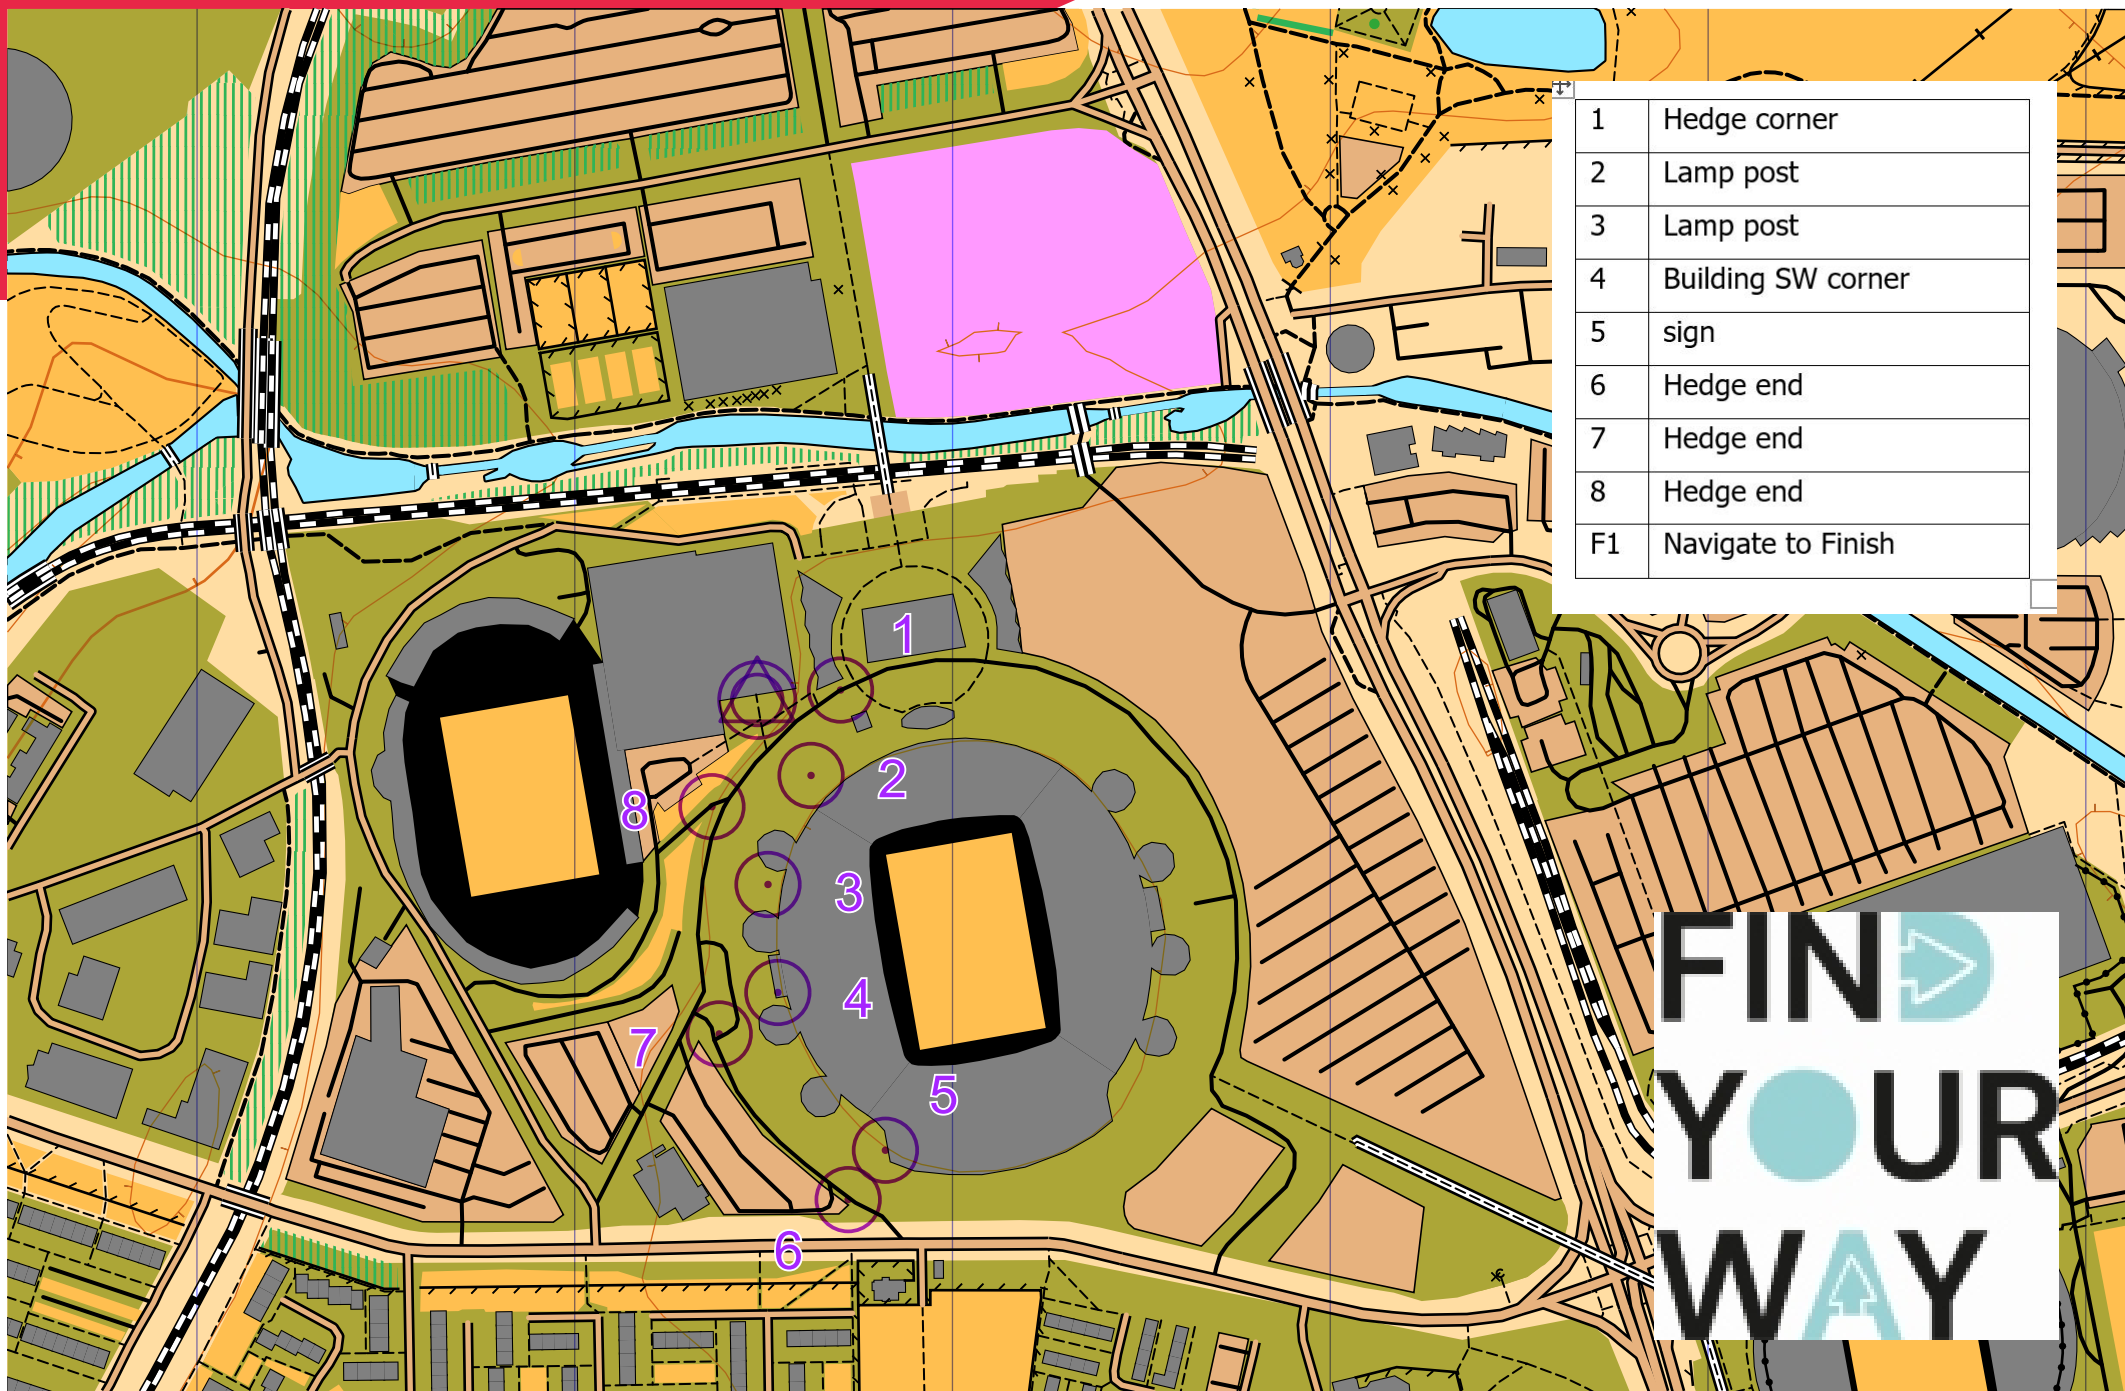

MANCHESTER REGIONAL ARENA

scale 1:4000, contours 5m
200m

1	Hedge corner
2	Lamp post
3	Lamp post
4	Building SW corner
5	sign
6	Hedge end
7	Hedge end
8	Hedge end
F1	Navigate to Finish

FIN 
YOUR
WAY 