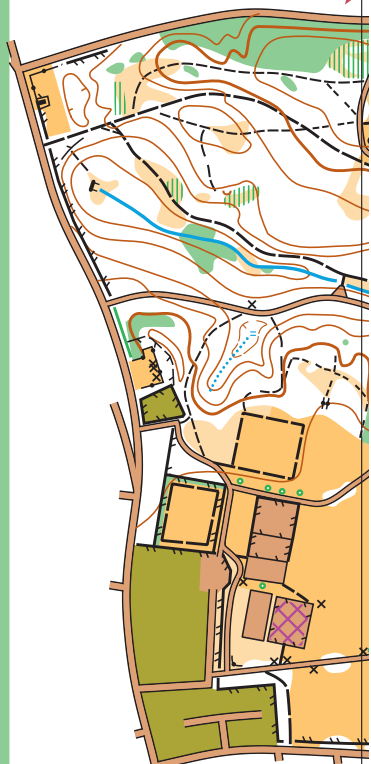

Boggart Hole Clough

scale 1:6000
contour interval 5m
magnetic north 201

Location of this park

Boggart Hole Clough		
SHORT seat walk	1.3 km	
		Start: Building
1	1	Path bend
2	10	Fence bend
3	11	S. Single Tree
4	12	Seat
5	13	Seat
6	22	Path Junction
7	21	Single Tree
8	35	Seat
9	36	Path Junction
10	37	Seat
11	38	Path bend
Navigate 80 m to Finish		

Orienteering in your local parks & countryside