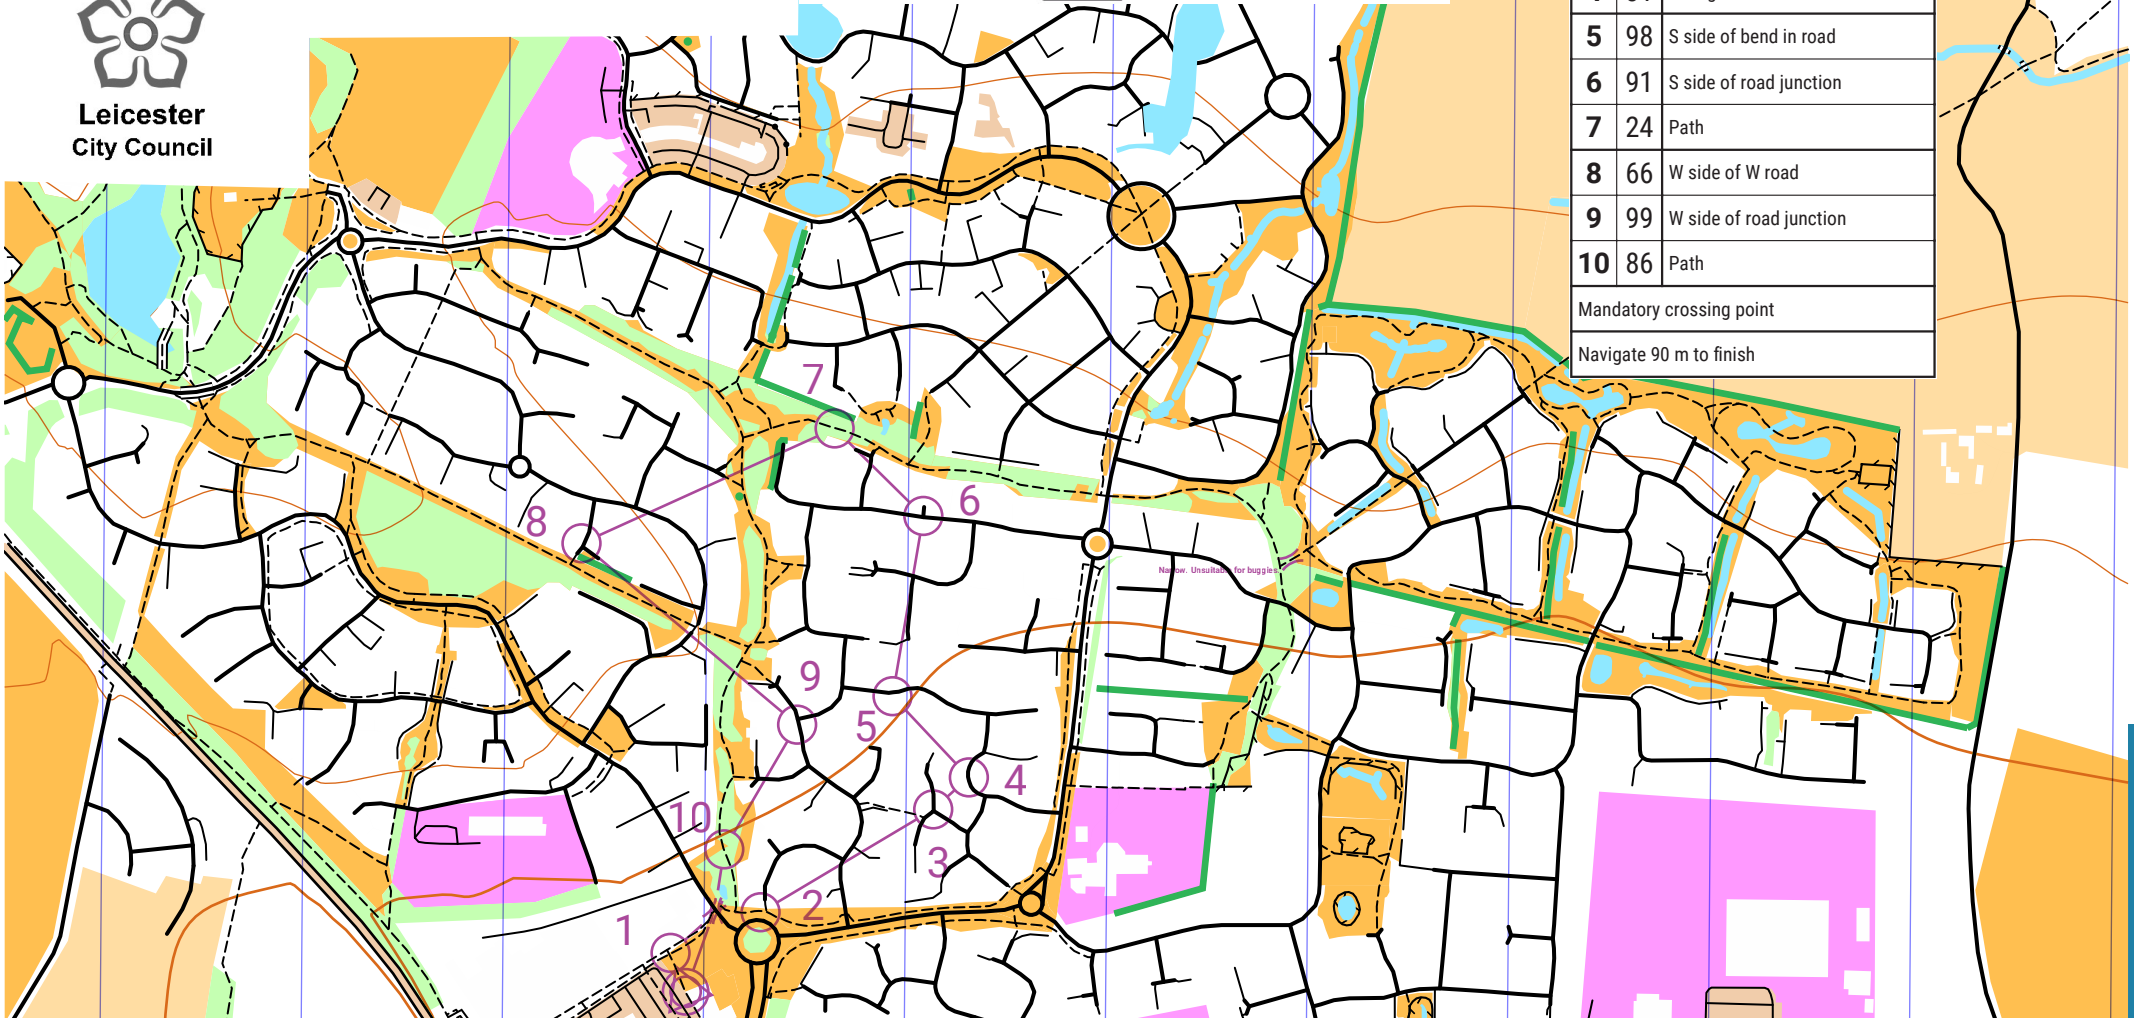

## Find these

Most plaques are fixed to lamp posts

Leicester City Council

	Grass		Service Road, Road, Path
	Hedge		Water (pond, ditch)
	School Playfields		Woodland

Hamilton		
Yellow	1.7 km	10 m
	Start: E edge of paved area	
1	93	Path crossing
Mandatory crossing point		
2	11	Path
3	68	W side of road junction
4	31	W edge of bend in road
5	98	S side of bend in road
6	91	S side of road junction
7	24	Path
8	66	W side of W road
9	99	W side of road junction
10	86	Path
Mandatory crossing point		
Navigate 90 m to finish		