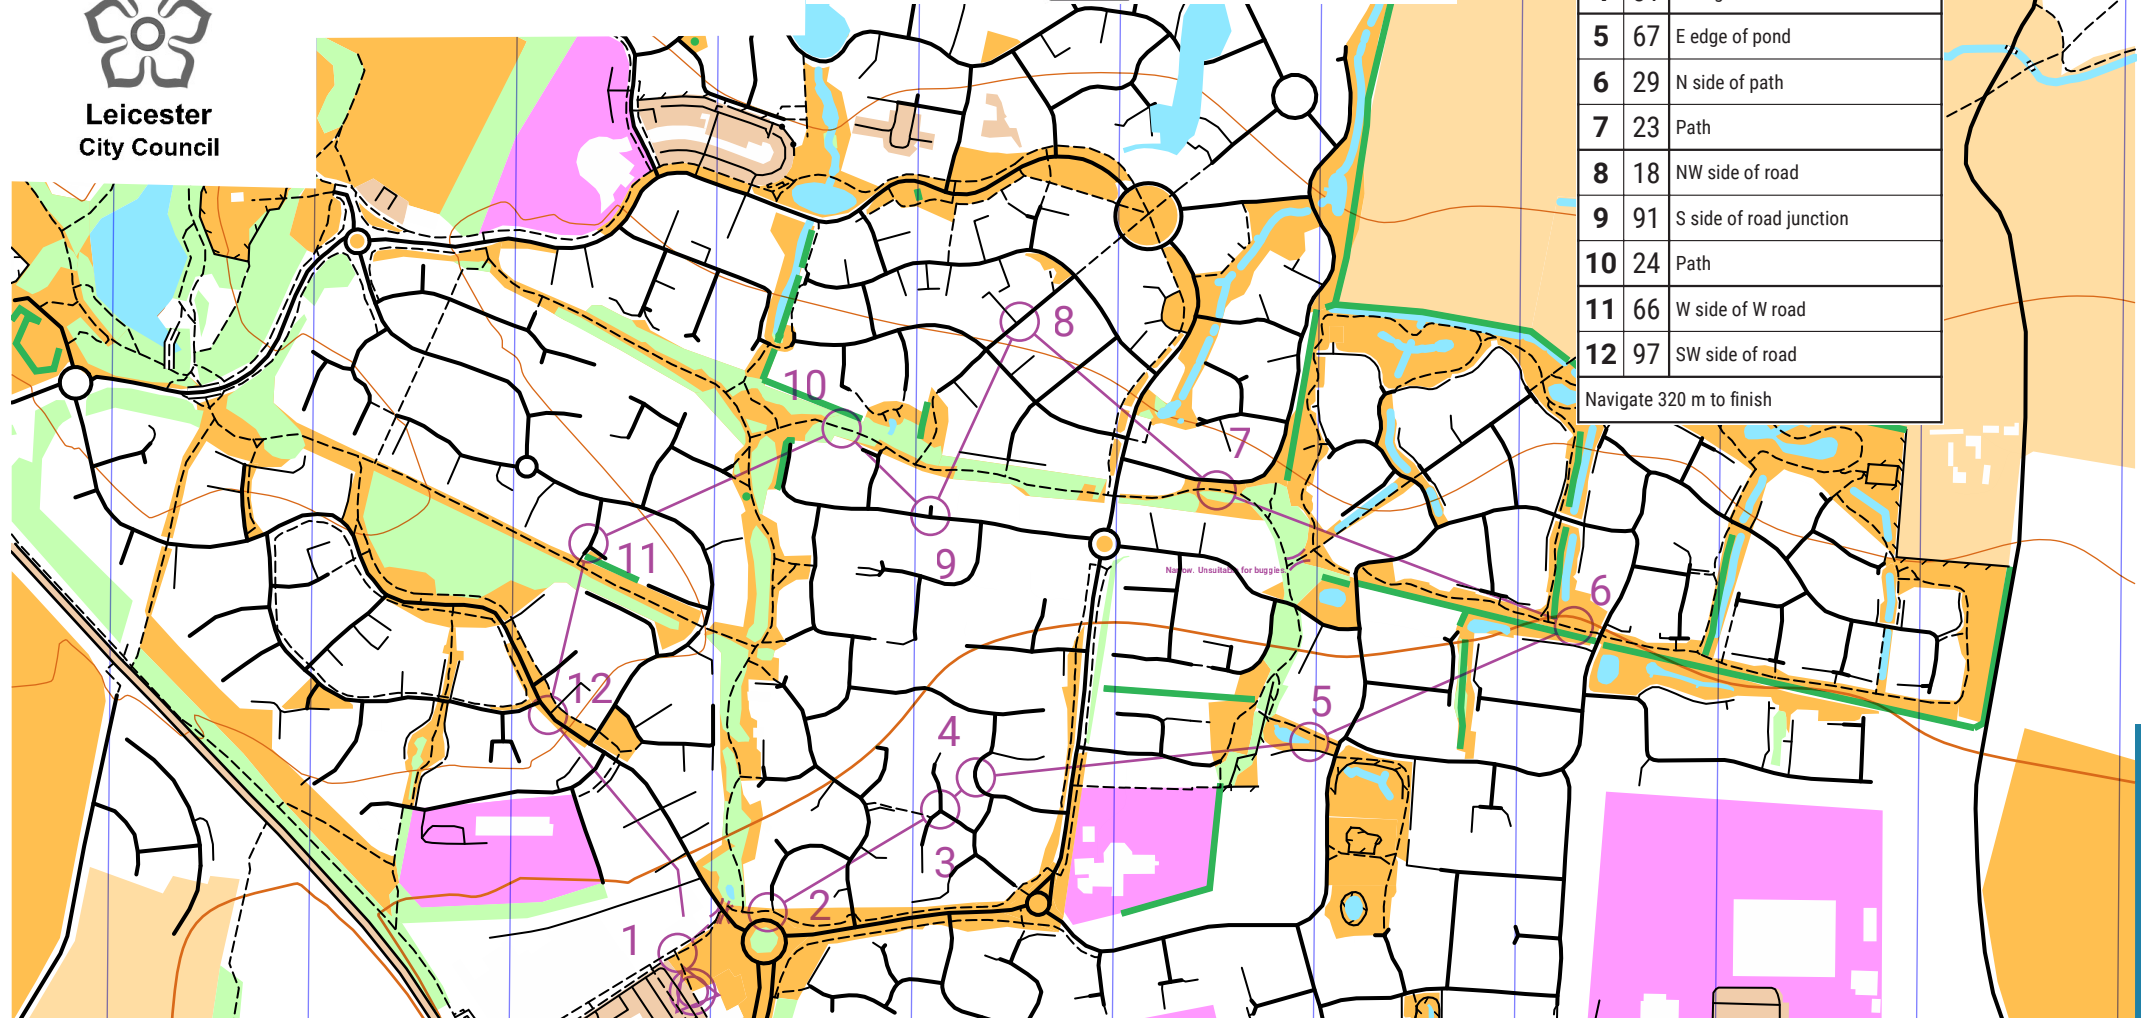

Find these

Most plaques are fixed to lamp posts

Leicester
City Council

	Grass		Service Road, Road, Path
	Hedge		Water (pond, ditch)
	School Playfields		Woodland

Hamilton		
Orange	2.8 km	10 m
	Start: E edge of paved area	
1	93	Path crossing
Mandatory crossing point		
2	11	Path
3	68	W side of road junction
4	31	W edge of bend in road
5	67	E edge of pond
6	29	N side of path
7	23	Path
8	18	NW side of road
9	91	S side of road junction
10	24	Path
11	66	W side of W road
12	97	SW side of road
Navigate 320 m to finish		