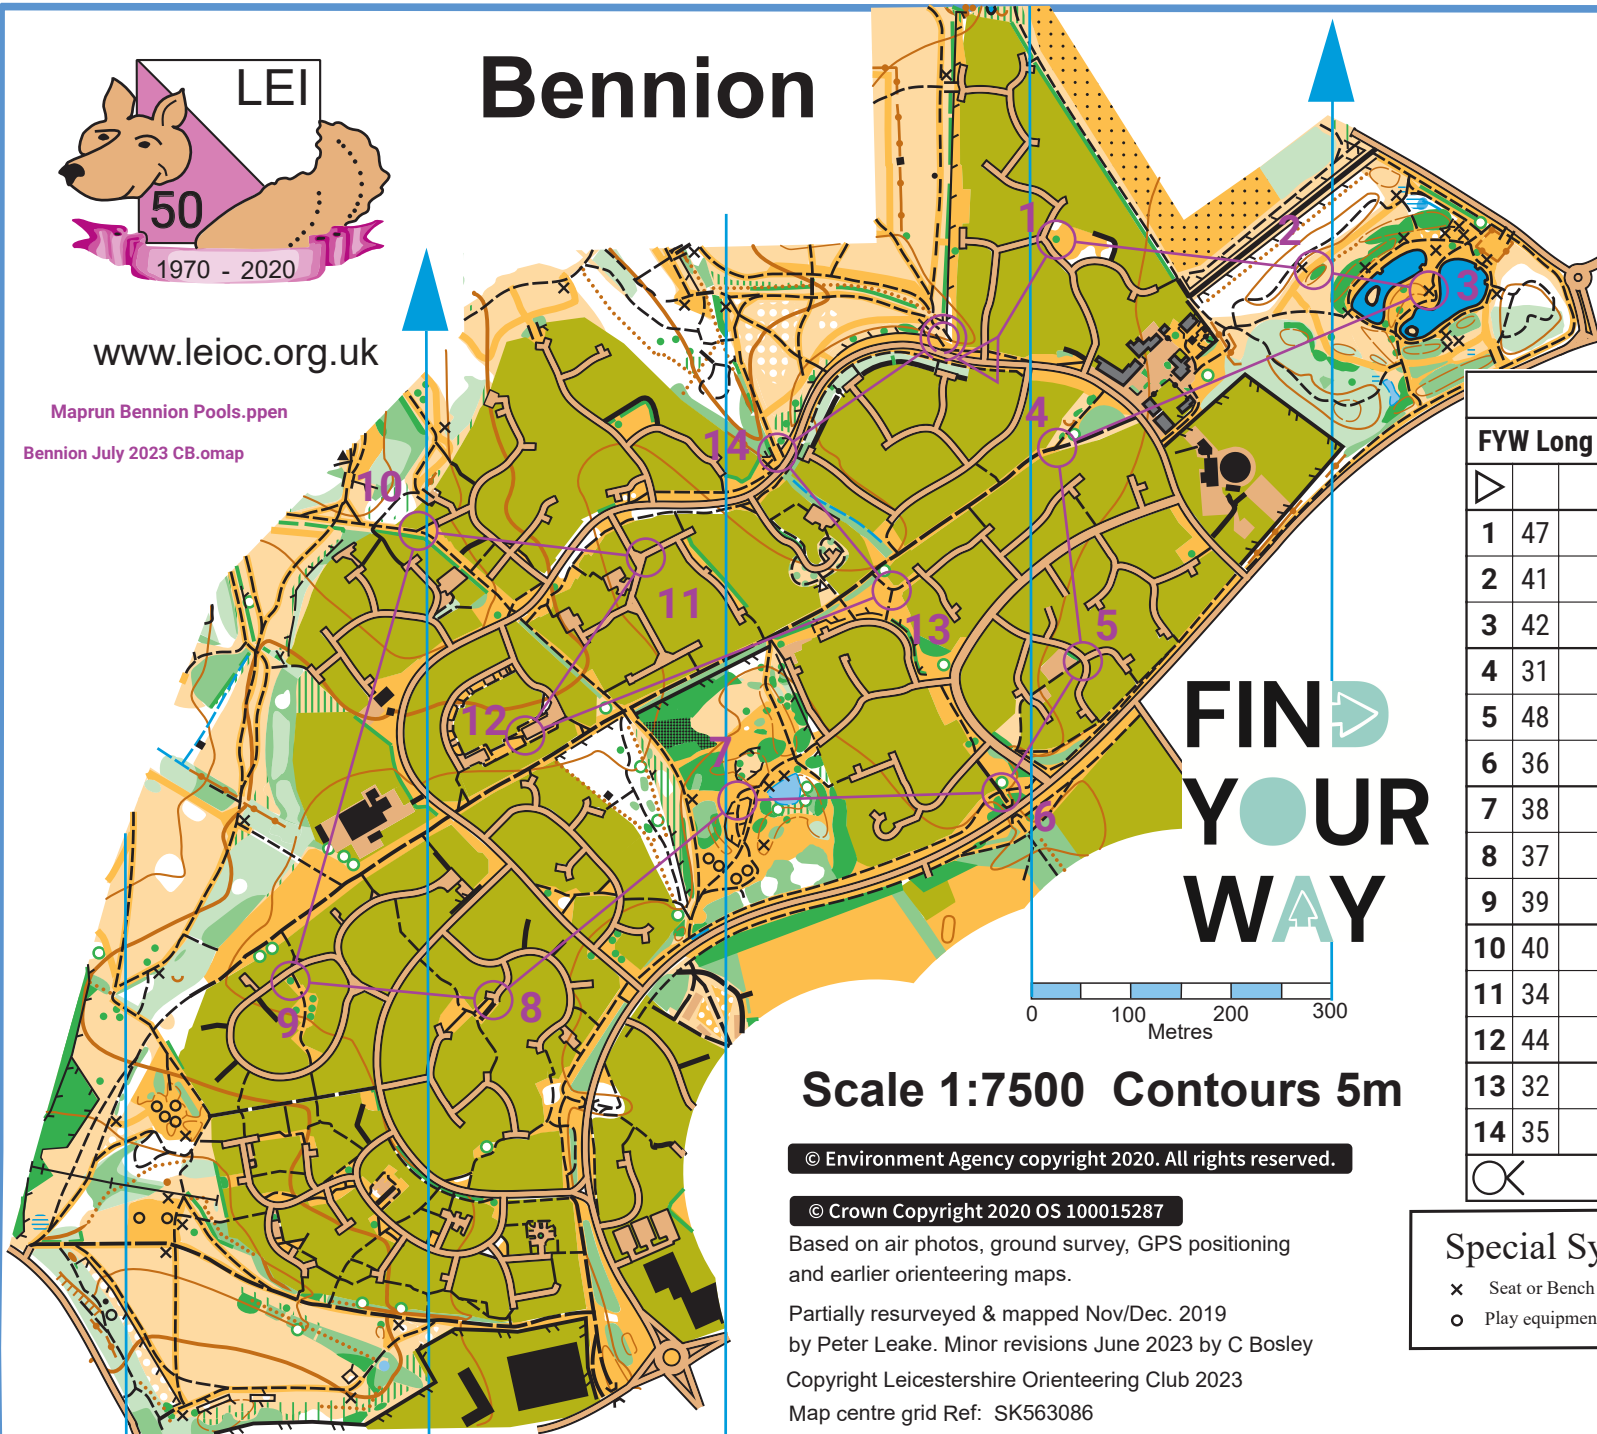

Bennion

www.leioc.org.uk

Maprun Bennion Pools.ppen

Bennion July 2023 CB.omap

**FIN
YOUR
WAY**

0 100 200 300
Metres

Scale 1:7500 Contours 5m

© Environment Agency copyright 2020. All rights reserved.

© Crown Copyright 2020 OS 100015287

Based on air photos, ground survey, GPS positioning and earlier orienteering maps.

Partially resurveyed & mapped Nov/Dec. 2019 by Peter Leake. Minor revisions June 2023 by C Bosley

Copyright Leicestershire Orienteering Club 2023

Map centre grid Ref: SK563086

Heatherbrook

FYW Long	3.7 km	30 m	
▷	↘	⊥	Start: Road, S. End
1 47	△ ☼		Single Tree, Broad-leaved
2 41	⊘	○	Thicket, NW. Side
3 42	×		Bench
4 31	↘ ↙	↘	Path Junction
5 48	↘ ↙	↘	Road/Path Junction
6 36	↘ ↙	×	Path crossing
7 38	↘ ↙	×	Path/Fence crossing
8 37	↘	✓	Road, SW. End
9 39	△ ☼		Single Tree, Broad-leaved
10 40	↘ ↙	↘	Path Junction
11 34	↘ ↙	↘	Road Junction
12 44	↘	✓	Road, SW. End
13 32	↘ ↙	↘	Path Junction
14 35	⊥		Crossing Point
○	200 m	⊙	Navigate 200 m to Finish