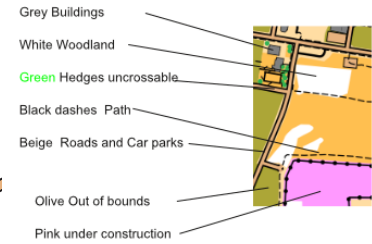

**FIN
YOUR
WAY**

0 100 200 300
Metres

Scale 1:7500 Contours 5m

© Environment Agency copyright 2020. All rights reserved.

© Crown Copyright 2020 OS 100015287

Based on air photos, ground survey, GPS positioning and earlier orienteering maps.

Partially resurveyed & mapped Nov/Dec. 2019 by Peter Leake. Minor revisions June 2023 by C Bosley

Copyright Leicestershire Orienteering Club 2023

Map centre grid Ref: SK563086

Heatherbrook

FYW Long	3.7 km	30 m	
▷	↘	⊥	Start: Road, S. End
1 47	△ ☼		Single Tree, Broad-leaved
2 41	⊘	○	Thicket, NW. Side
3 42	×		Bench
4 31	↘ ↙	↘	Path Junction
5 48	↘ ↙	↘	Road/Path Junction
6 36	↘ ↙	×	Path crossing
7 38	↘ ↙	×	Path/Fence crossing
8 37	↘	✓	Road, SW. End
9 39	△ ☼		Single Tree, Broad-leaved
10 40	↘ ↙	↘	Path Junction
11 34	↘ ↙	↘	Road Junction
12 44	↘	✓	Road, SW. End
13 32	↘ ↙	↘	Path Junction
14 35	⊥		Crossing Point
○	200 m	⊙	Navigate 200 m to Finish

Special Symbols

- × Seat or Bench
- Play equipment (in open)