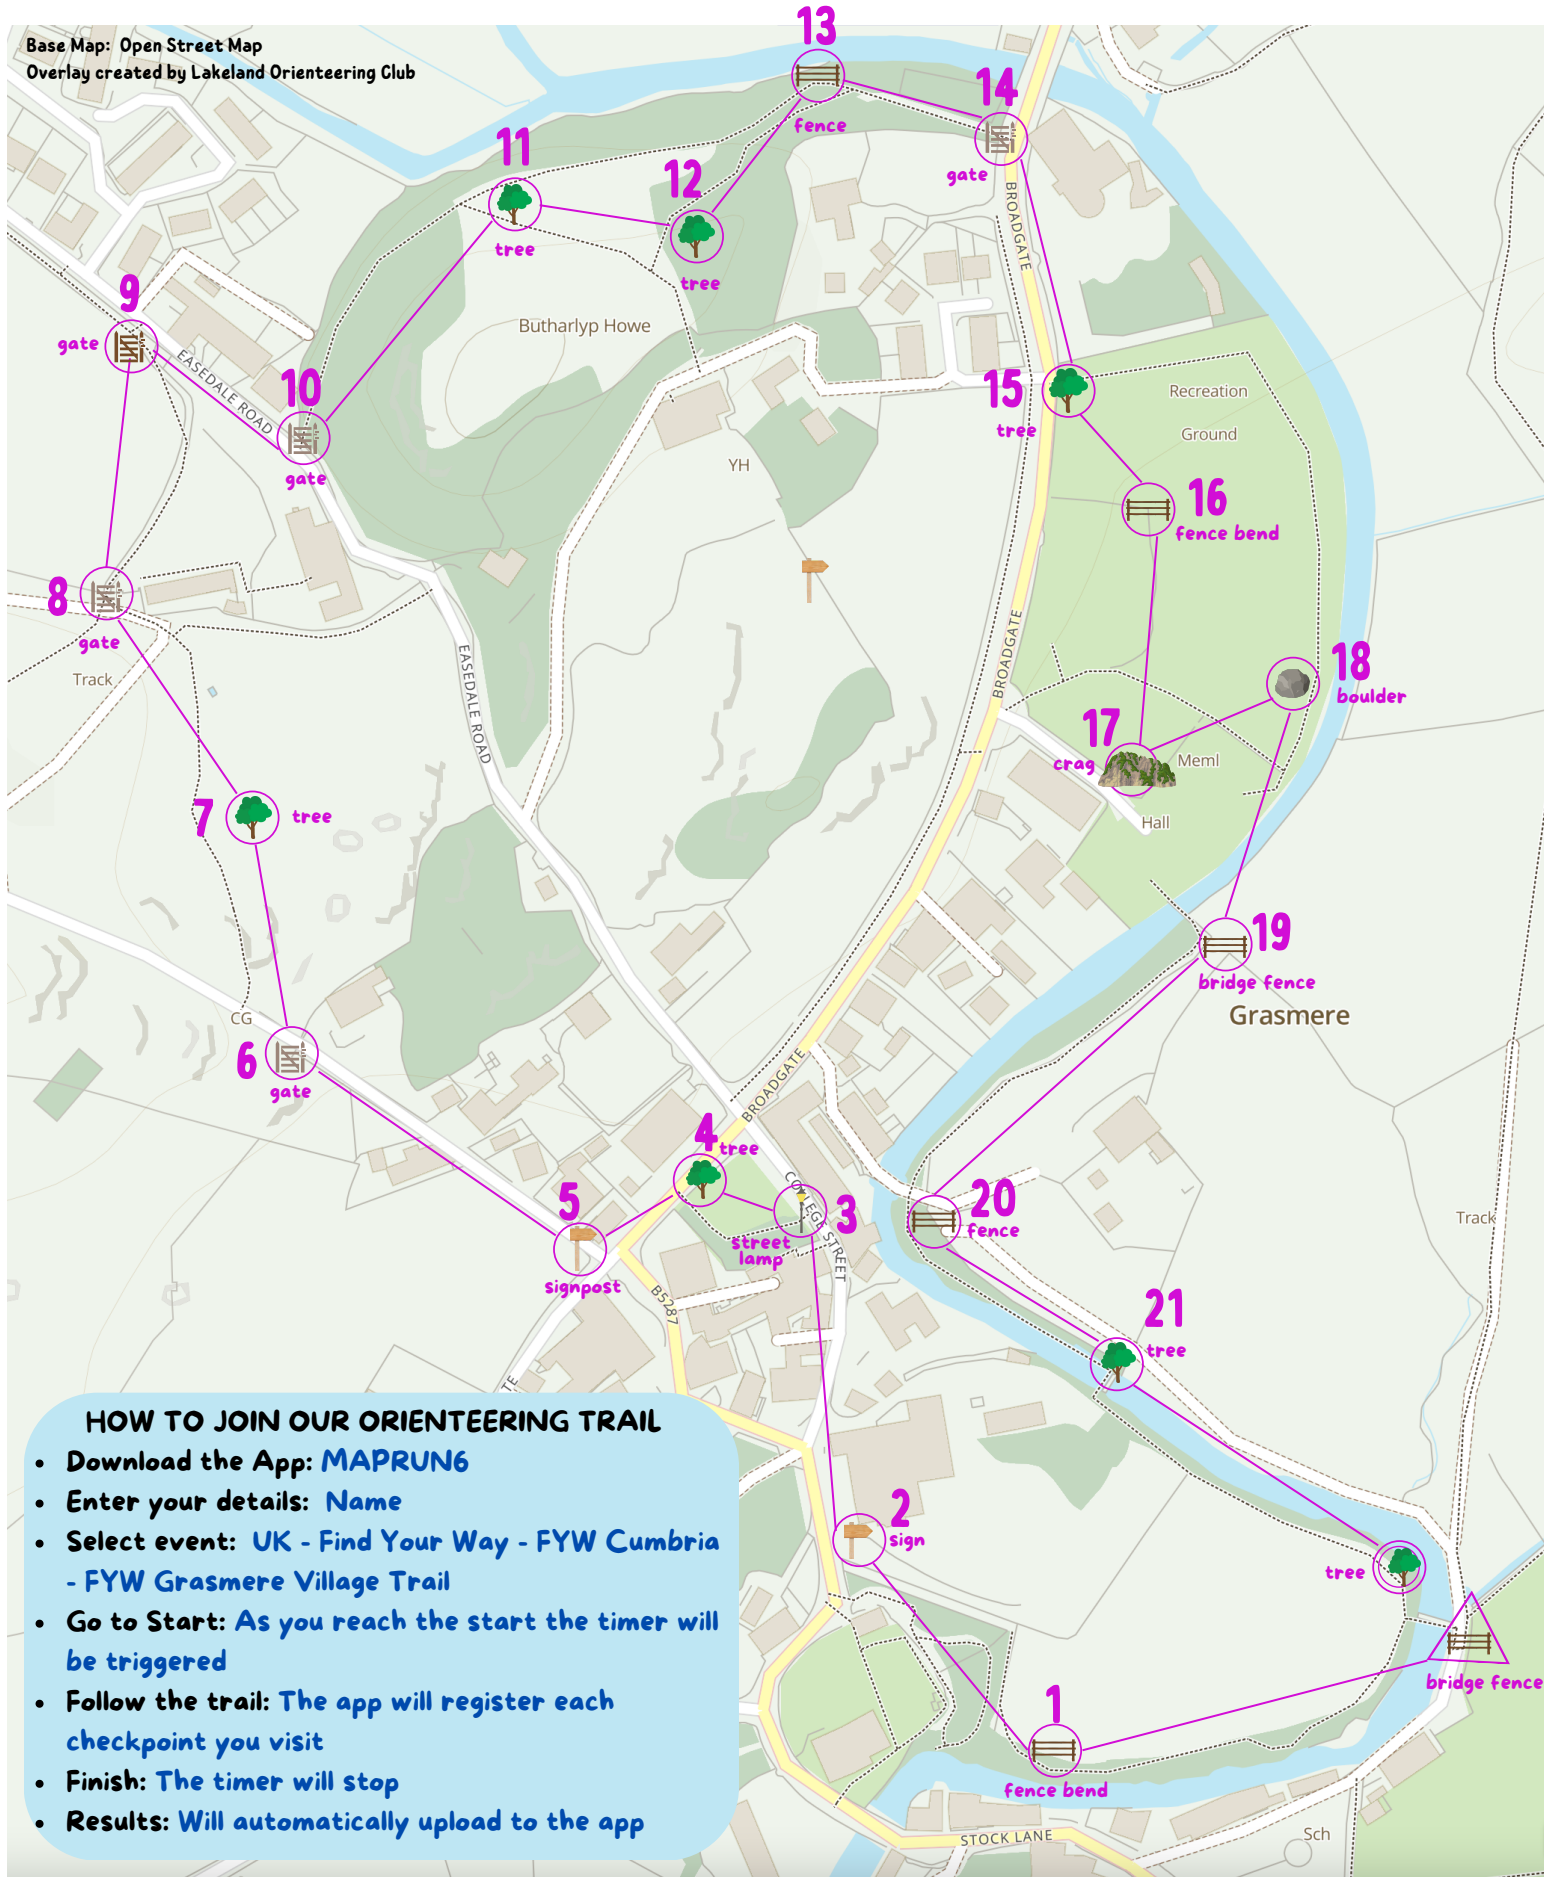

GRASMERE VILLAGE TRAIL

Base Map: Open Street Map
Overlay created by Lakeland Orienteering Club

HOW TO JOIN OUR ORIENTEERING TRAIL

- Download the App: **MAPRUN6**
- Enter your details: Name
- Select event: **UK - Find Your Way - FYW Cumbria - FYW Grasmere Village Trail**
- Go to Start: As you reach the start the timer will be triggered
- Follow the trail: The app will register each checkpoint you visit
- Finish: The timer will stop
- Results: Will automatically upload to the app

FIND OUT MORE ABOUT
ORIENTEERING...

British Orienteering
britishorienteering.org.uk

LAKELAND ORIENTEERING CLUB

Adventure on your Doorstep

Newcomers always very welcome

FIND OUT MORE ABOUT LOCAL ORIENTEERING ACTIVITIES...