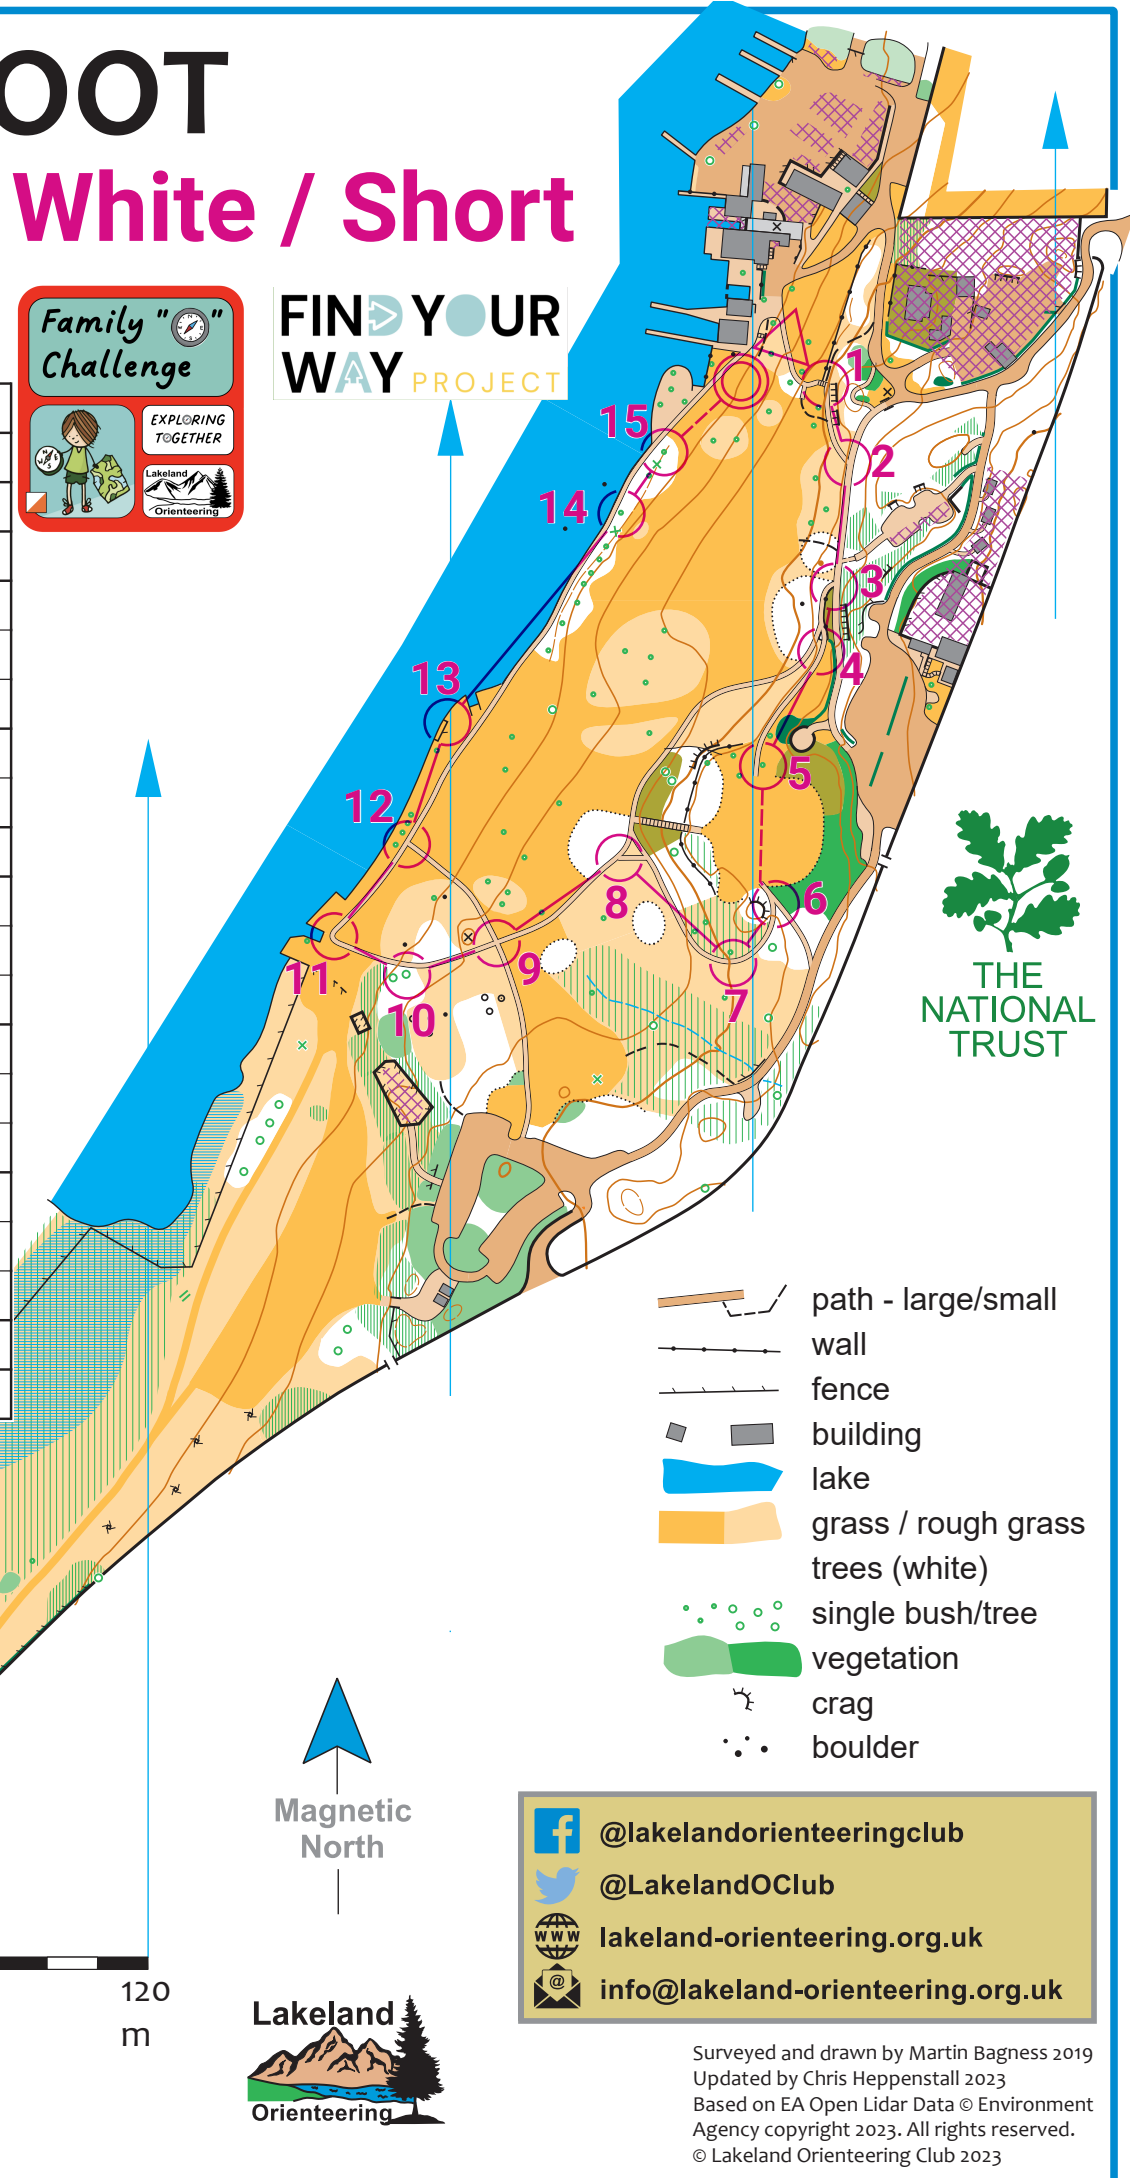

FELL FOOT

Scale 1:3000

Contour Interval 2.5m

Symbols ISSprOM2019

Magnetic North 2023

White / Short

FIN YOUR WAY PROJECT

FYW Fell Foot		
FYW Fell Foot White		
White / Short	0.7 km	
▶	Start:	
1	52	Path Junction
2	53	Path Junction
3	54	Path Junction
4	55	Path
5	64	Single Tree, Broad-leaved, W. Side
Follow Tapes 60 m between controls		
6	65	Path Junction
7	71	Path bend, S. Side
8	60	Path Junction
9	57	Path crossing
10	56	E. Single Tree, Broad-leaved, N. Side
11	58	Path bend
12	59	Path Junction
13	62	Fence, NE. Corner (outside)
14	78	Single Tree, Broad-leaved, NW. Side
15	61	Single Tree, Broad-leaved, NW. Side
Follow Tapes 40 m to Finish		

- path - large/small
- wall
- fence
- building
- lake
- grass / rough grass
- trees (white)
- single bush/tree
- vegetation
- crag
- boulder

Magnetic North

@lakelandorienteeringclub
 @LakelandOClub
 lakeland-orienteering.org.uk
 info@lakeland-orienteering.org.uk

Surveyed and drawn by Martin Bagness 2019
 Updated by Chris Heppenstall 2023
 Based on EA Open Lidar Data © Environment Agency copyright 2023. All rights reserved.
 © Lakeland Orienteering Club 2023