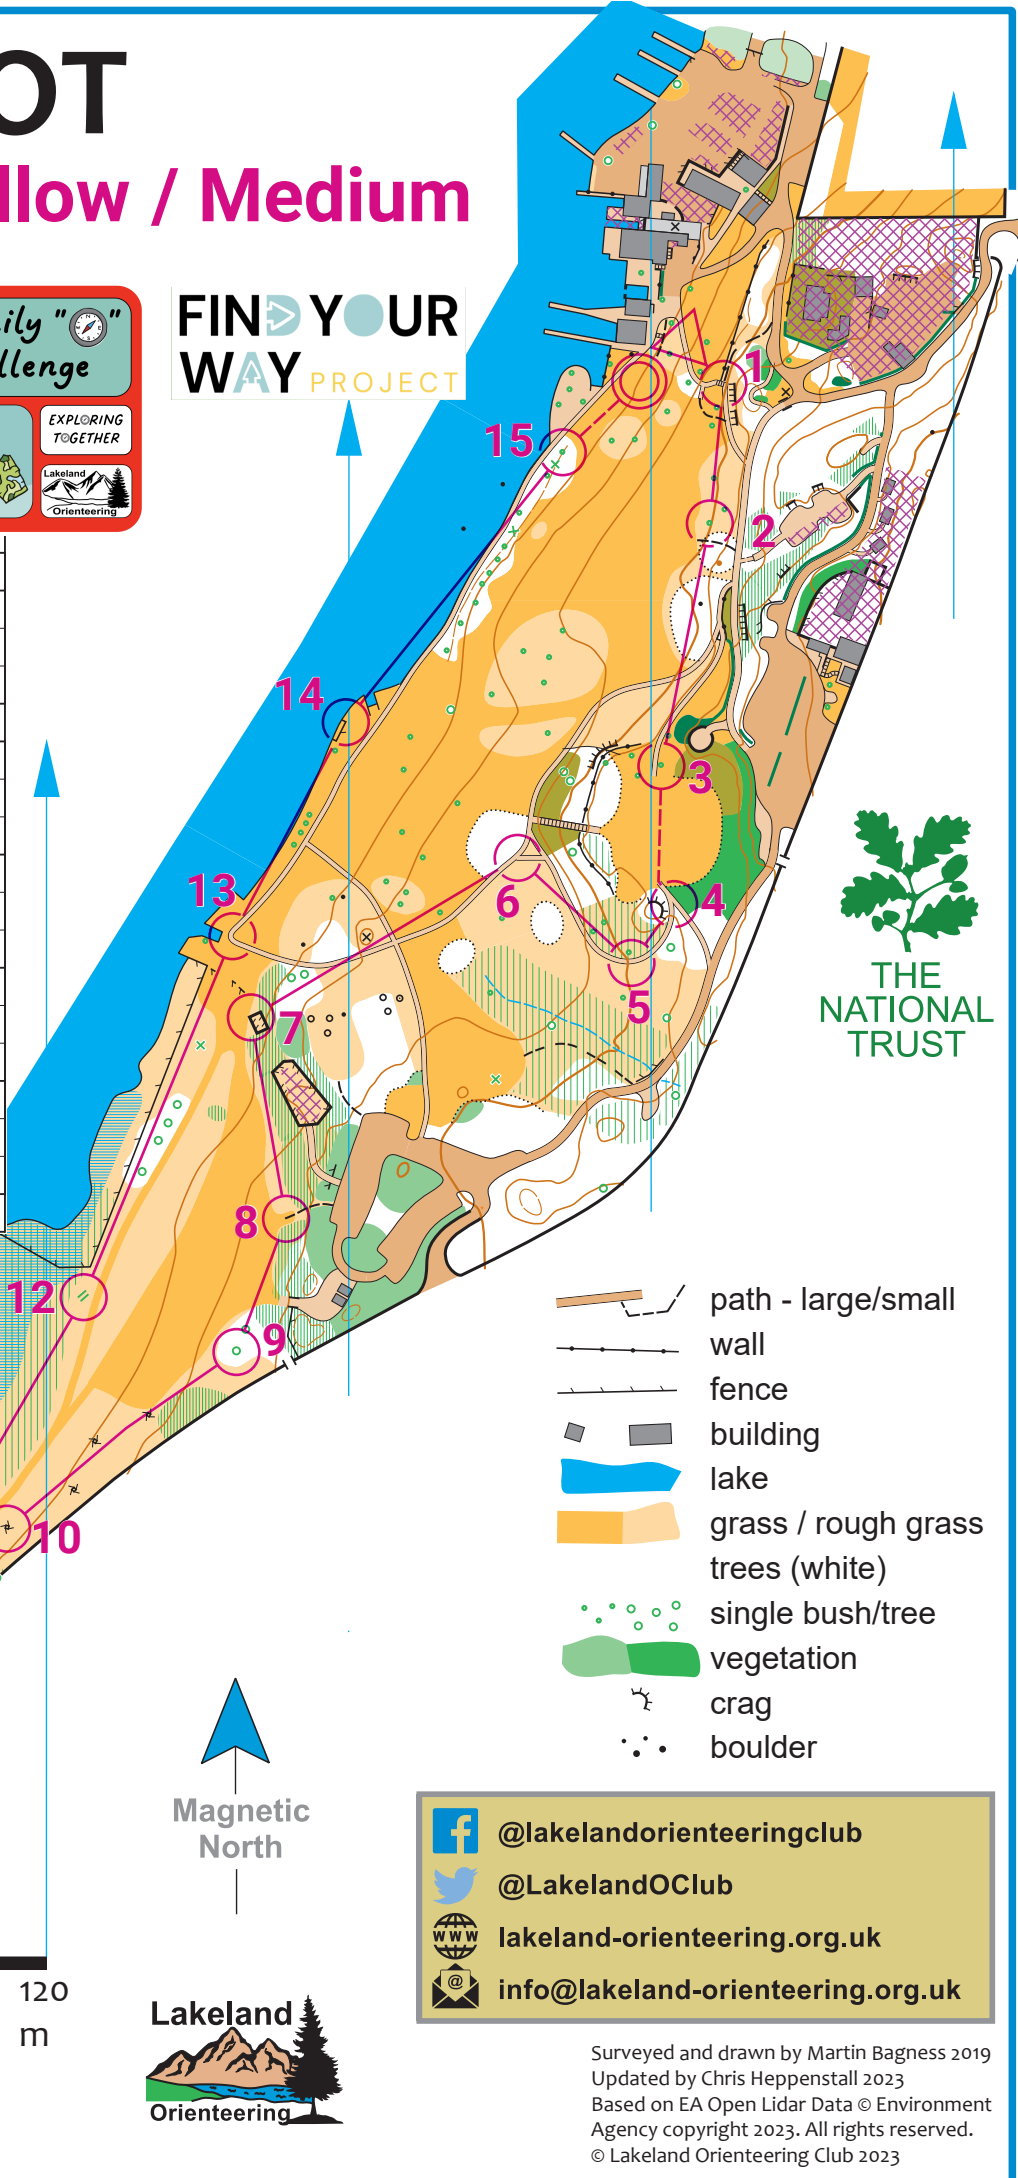

FELL FOOT

Scale 1:3000

Contour Interval 2.5m

Symbols ISSprOM2019

Magnetic North 2023

Yellow / Medium

FIN YOUR WAY PROJECT

FYW Fell Foot				
FYW Fell Foot Yellow				
Yellow / Medium	1.3 km			
Start:				
1	52	Y		Path Junction
2	63	△	☼	Single Tree, Broad-leaved, W. Side
3	64	△	☼	Single Tree, Broad-leaved, W. Side
○ --- 60 m --- ○ Follow Tapes 60 m between controls				
4	65	Y		Path Junction
5	71	<	○	Path bend, S. Side
6	60	Y		Path Junction
7	74	↖	<	Fence, W. Corner (outside)
8	66	┌		Path, W. End
9	67	△	☼	Single Tree, Broad-leaved, NW. Side
10	75	↖	┌	Fence, SW. Corner (outside)
11	76	⊗	○	Thicket, SE. Side
12	68	⊗	○	Thicket, E. Side
13	58	<		Path bend
14	62	┌		Fence, NE. Corner (outside)
15	61	△	☼	Single Tree, Broad-leaved, NW. Side
○ --- 40 m --- ○ Follow Tapes 40 m to Finish				

THE NATIONAL TRUST

- path - large/small
- wall
- fence
- building
- lake
- grass / rough grass
- trees (white)
- single bush/tree
- vegetation
- crag
- boulder

Magnetic North

0 m 120 m

@lakelandorienteeringclub
 @LakelandOClub
 lakeland-orienteering.org.uk
 info@lakeland-orienteering.org.uk

Surveyed and drawn by Martin Bagness 2019
 Updated by Chris Heppenstall 2023
 Based on EA Open Lidar Data © Environment Agency copyright 2023. All rights reserved.
 © Lakeland Orienteering Club 2023