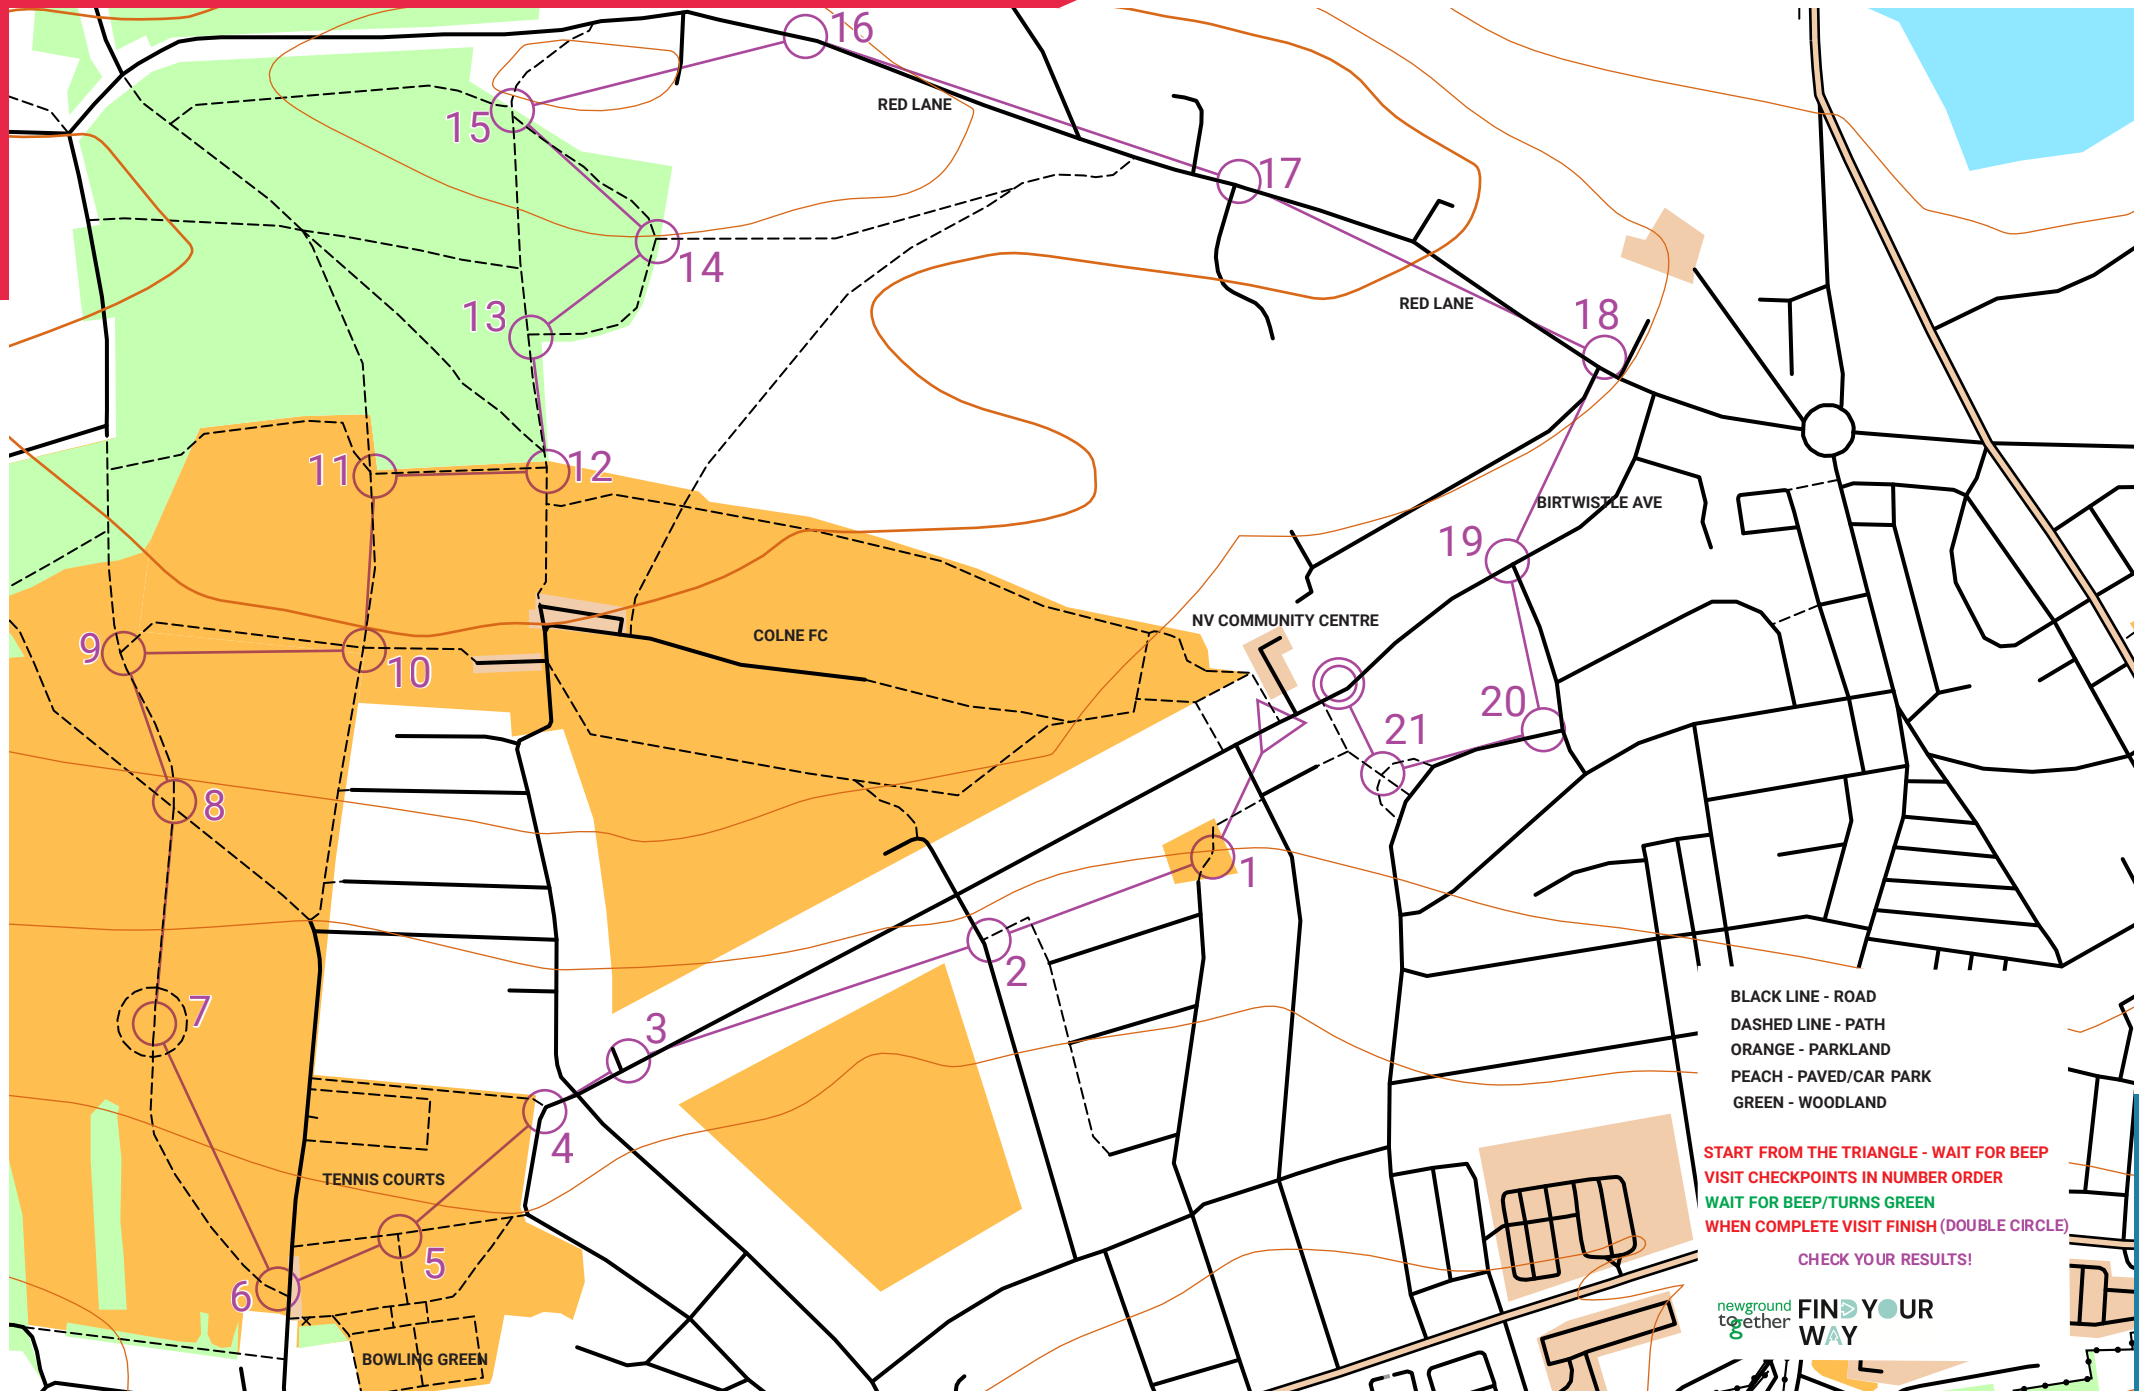

OPENORIENTEERINGMAP

scale 1:5000, contours 10m
200m

- BLACK LINE - ROAD
 - DASHED LINE - PATH
 - ORANGE - PARKLAND
 - PEACH - PAVED/CAR PARK
 - GREEN - WOODLAND
- START FROM THE TRIANGLE - WAIT FOR BEEP
VISIT CHECKPOINTS IN NUMBER ORDER
WAIT FOR BEEP/TURNS GREEN
WHEN COMPLETE VISIT FINISH (DOUBLE CIRCLE)
CHECK YOUR RESULTS!

newground together **FIN > YOUR WAY**

Map data (c) OpenStreetMap, available under the Open Database Licence.
Contains OS data (c) Crown copyright & database right OS 2013-2017.
OOM created by Oliver O'Brien. Make your own: <http://oomap.co.uk/>