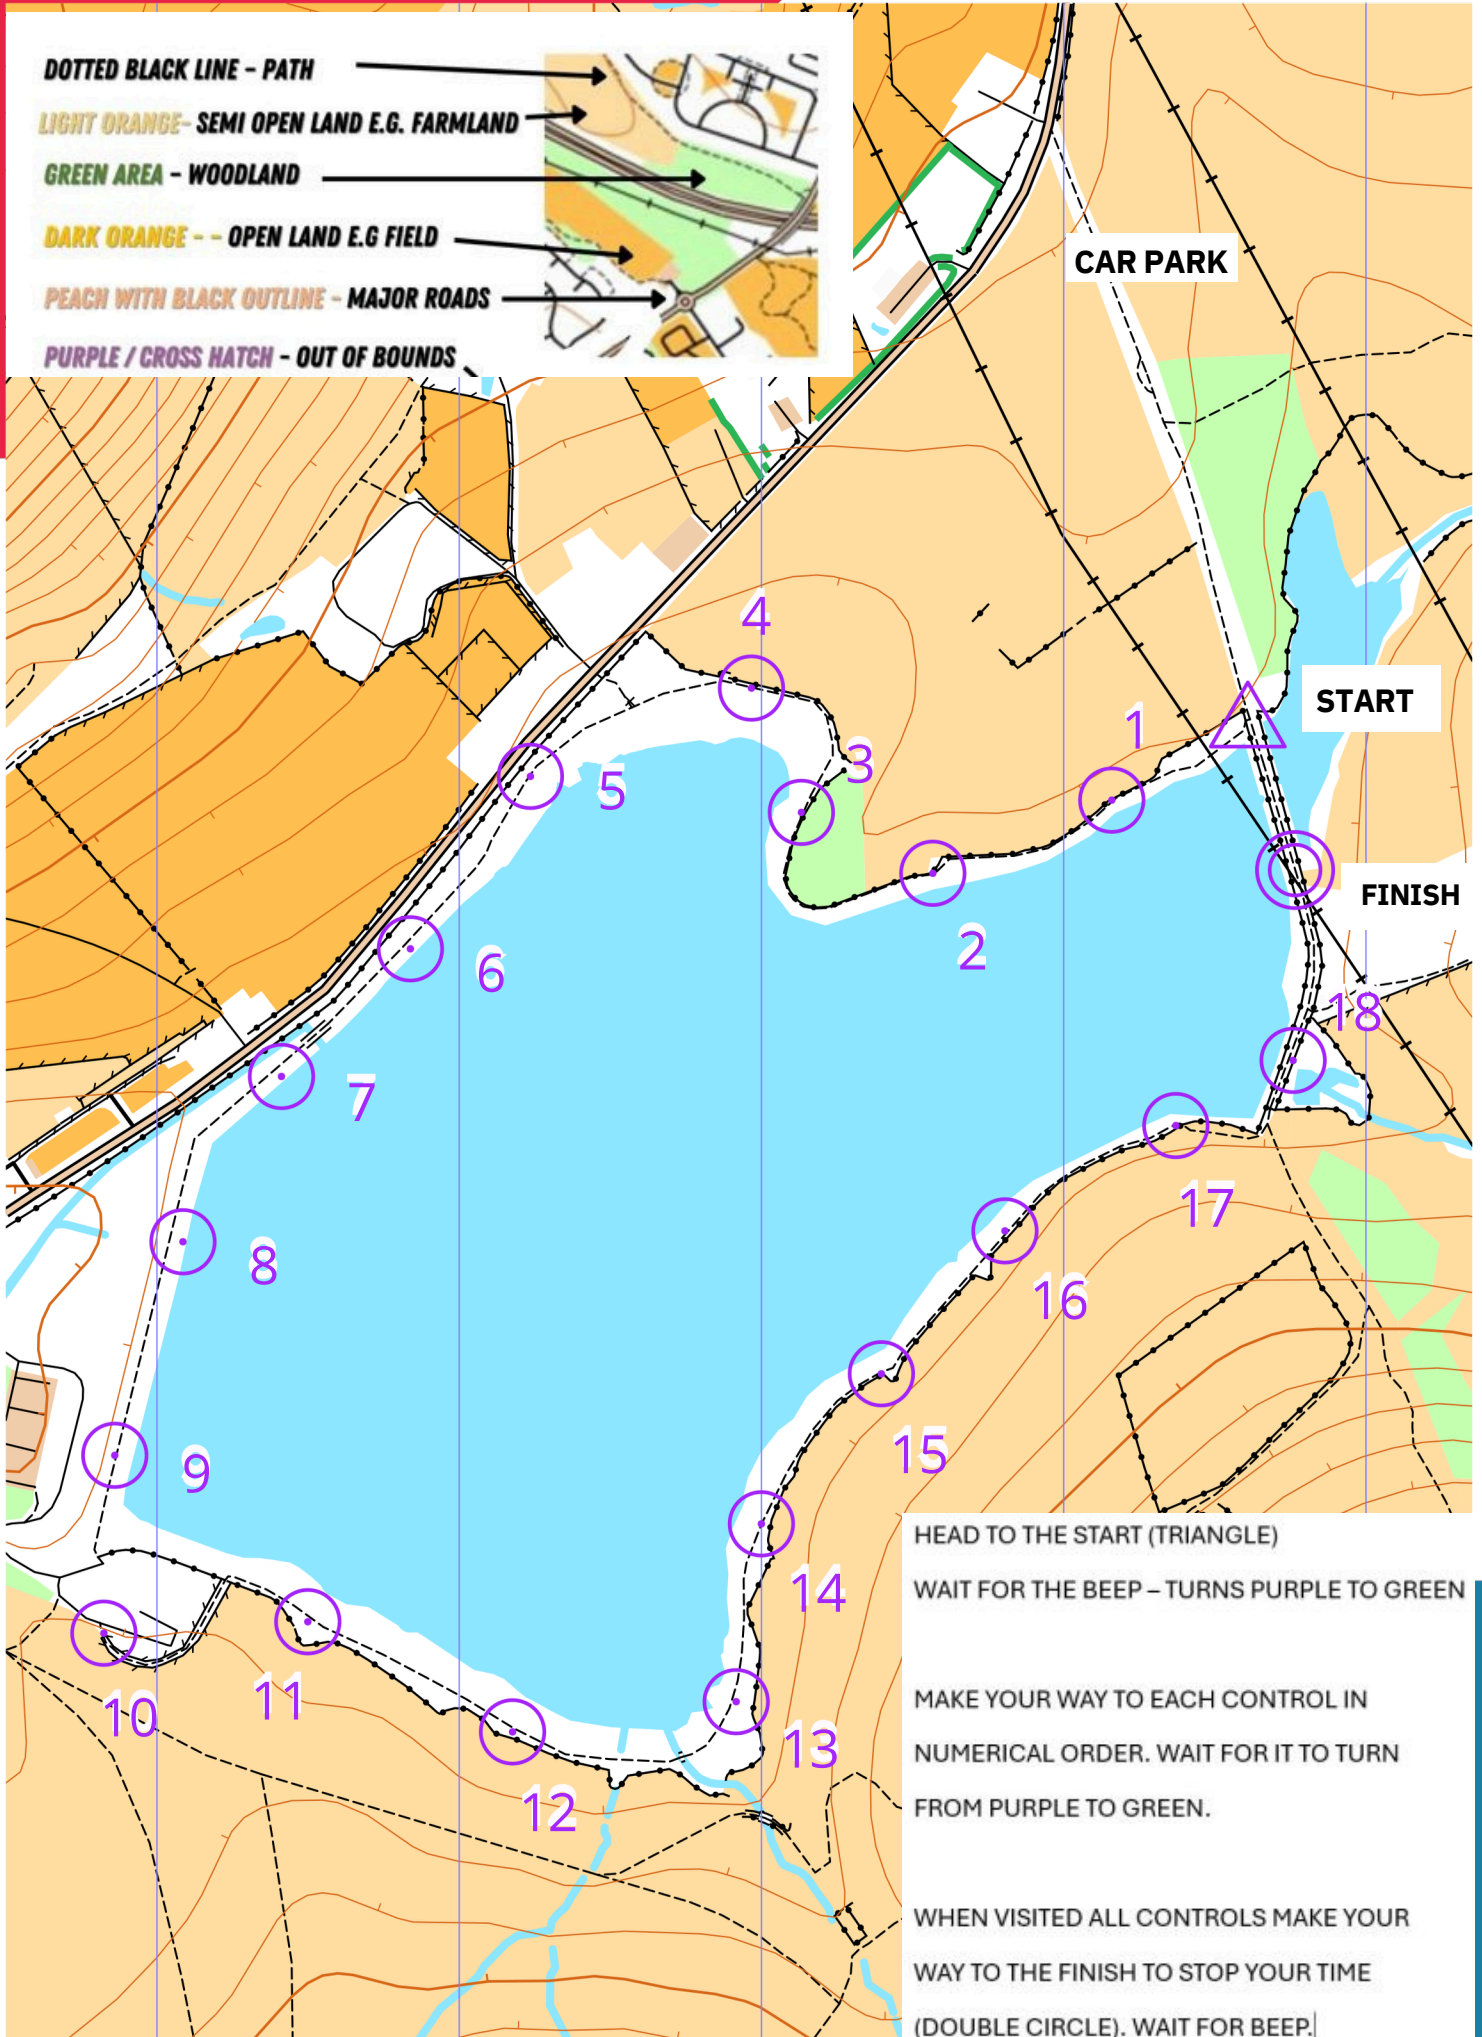

# OPENORIENTEERINGMAP

scale 1:5000, contours 5m  
200m

- DOTTED BLACK LINE - PATH**
- LIGHT ORANGE - SEMI OPEN LAND E.G. FARMLAND**
- GREEN AREA - WOODLAND**
- DARK ORANGE - OPEN LAND E.G FIELD**
- PEACH WITH BLACK OUTLINE - MAJOR ROADS**
- PURPLE / CROSS HATCH - OUT OF BOUNDS**

- HEAD TO THE START (TRIANGLE)
- WAIT FOR THE BEEP - TURNS PURPLE TO GREEN
- MAKE YOUR WAY TO EACH CONTROL IN NUMERICAL ORDER. WAIT FOR IT TO TURN FROM PURPLE TO GREEN.
- WHEN VISITED ALL CONTROLS MAKE YOUR WAY TO THE FINISH TO STOP YOUR TIME (DOUBLE CIRCLE). WAIT FOR BEEP.