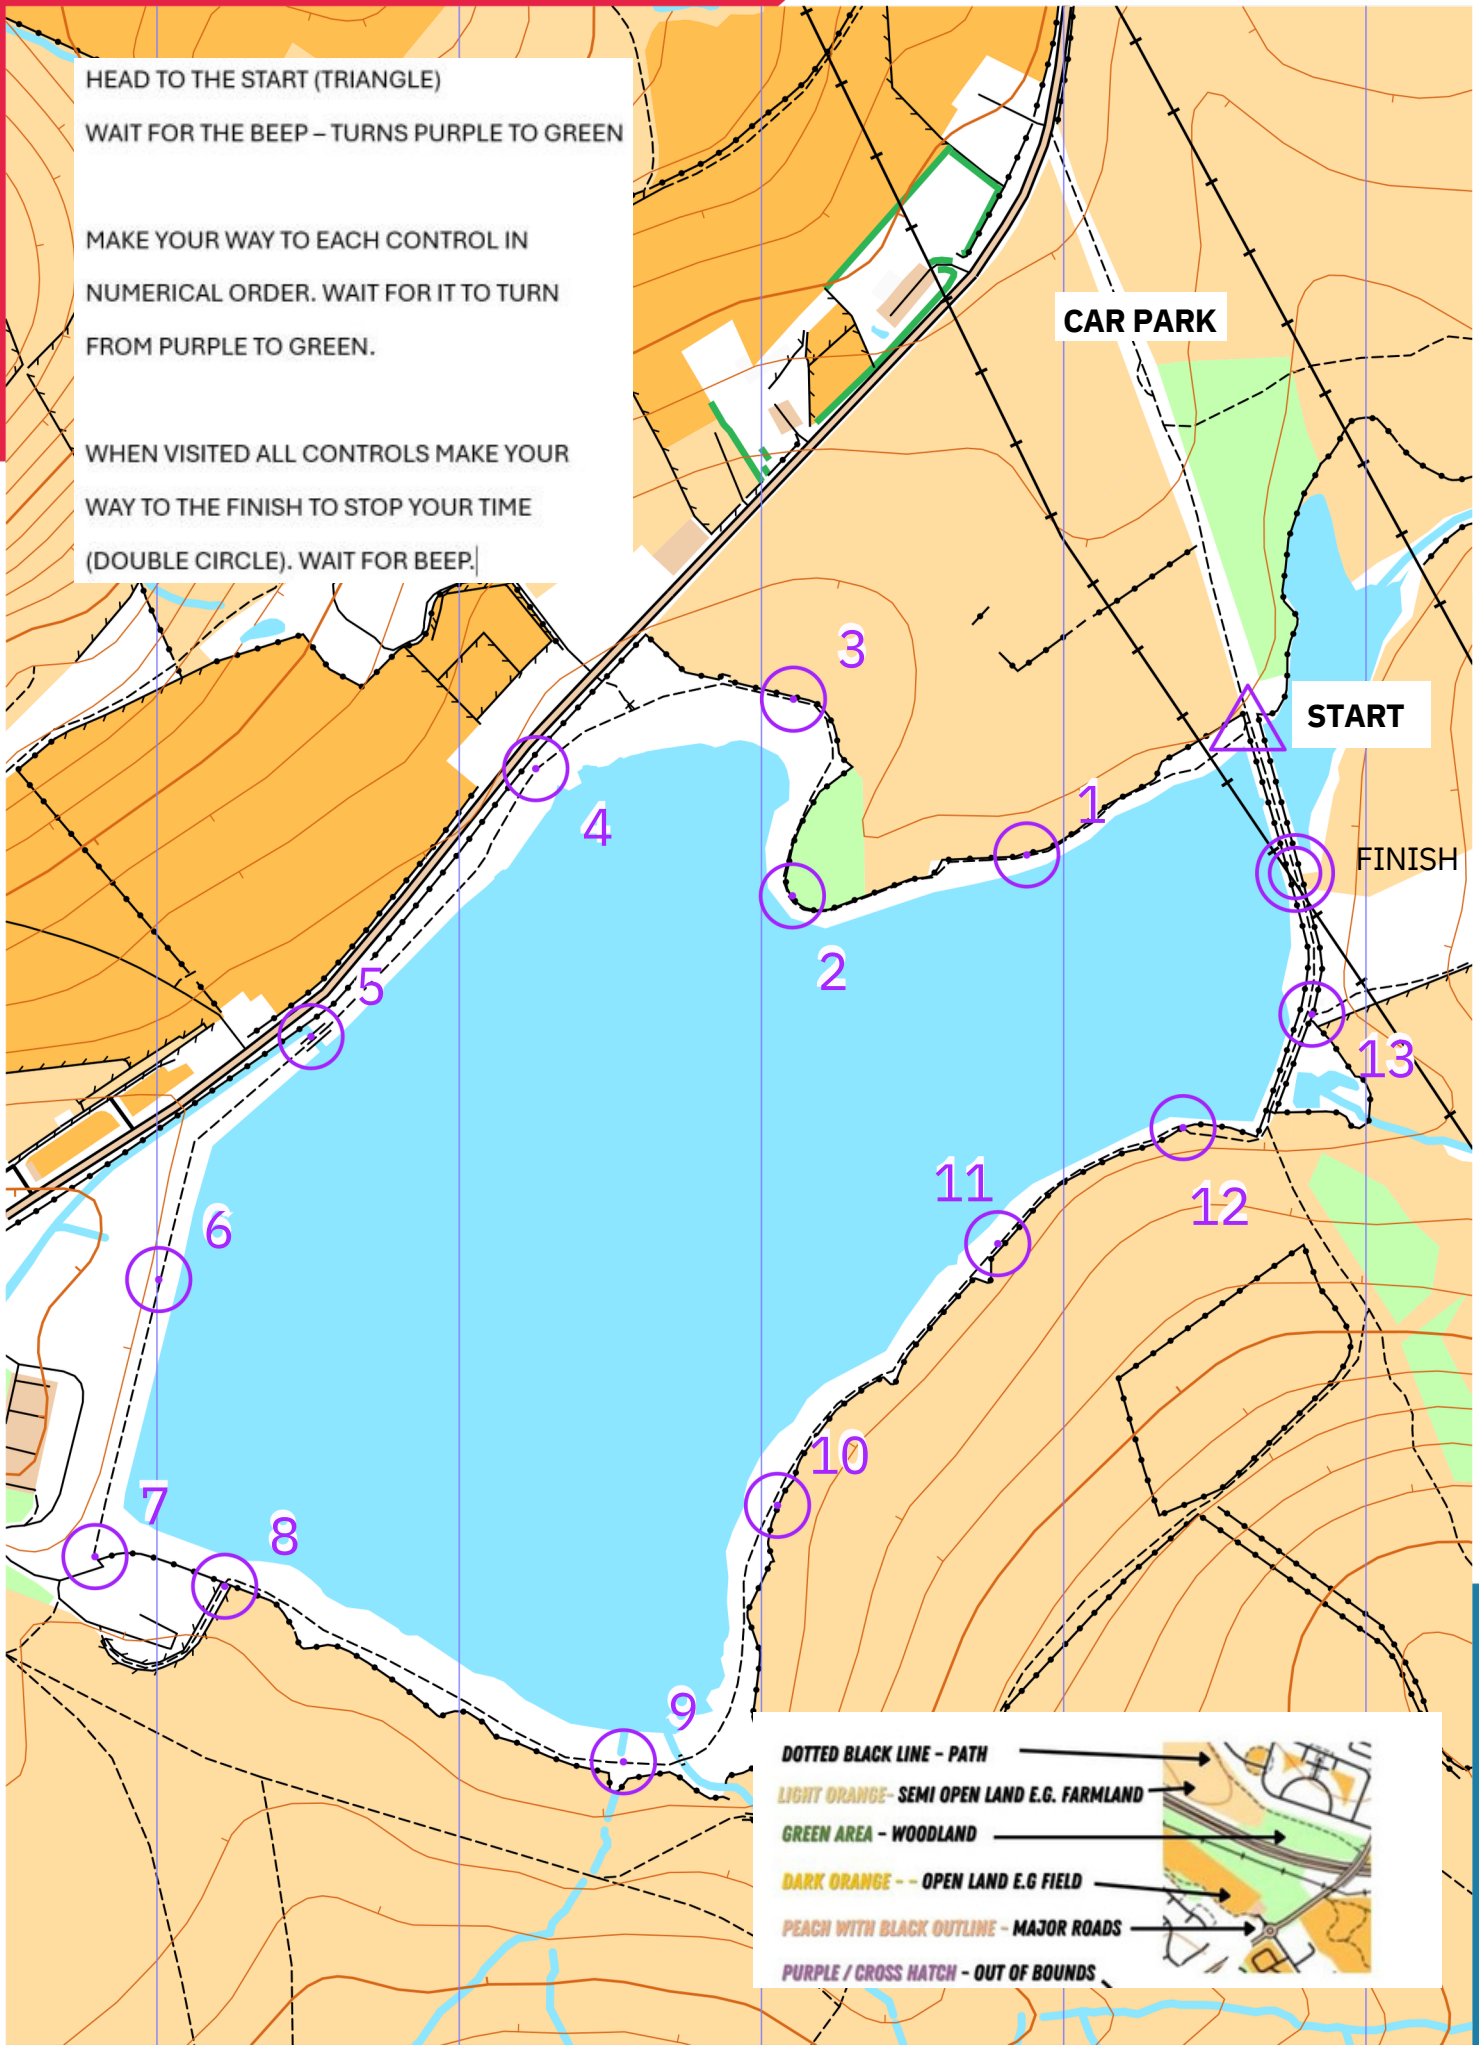

# OPENORIENTEERINGMAP

scale 1:5000, contours 5m  
200m

HEAD TO THE START (TRIANGLE)  
WAIT FOR THE BEEP – TURNS PURPLE TO GREEN  
MAKE YOUR WAY TO EACH CONTROL IN  
NUMERICAL ORDER. WAIT FOR IT TO TURN  
FROM PURPLE TO GREEN.  
WHEN VISITED ALL CONTROLS MAKE YOUR  
WAY TO THE FINISH TO STOP YOUR TIME  
(DOUBLE CIRCLE). WAIT FOR BEEP.

CAR PARK

START

FINISH

- DOTTED BLACK LINE - PATH
- LIGHT ORANGE - SEMI OPEN LAND E.G. FARMLAND
- GREEN AREA - WOODLAND
- DARK ORANGE - OPEN LAND E.G. FIELD
- PEACH WITH BLACK OUTLINE - MAJOR ROADS
- PURPLE / CROSS HATCH - OUT OF BOUNDS