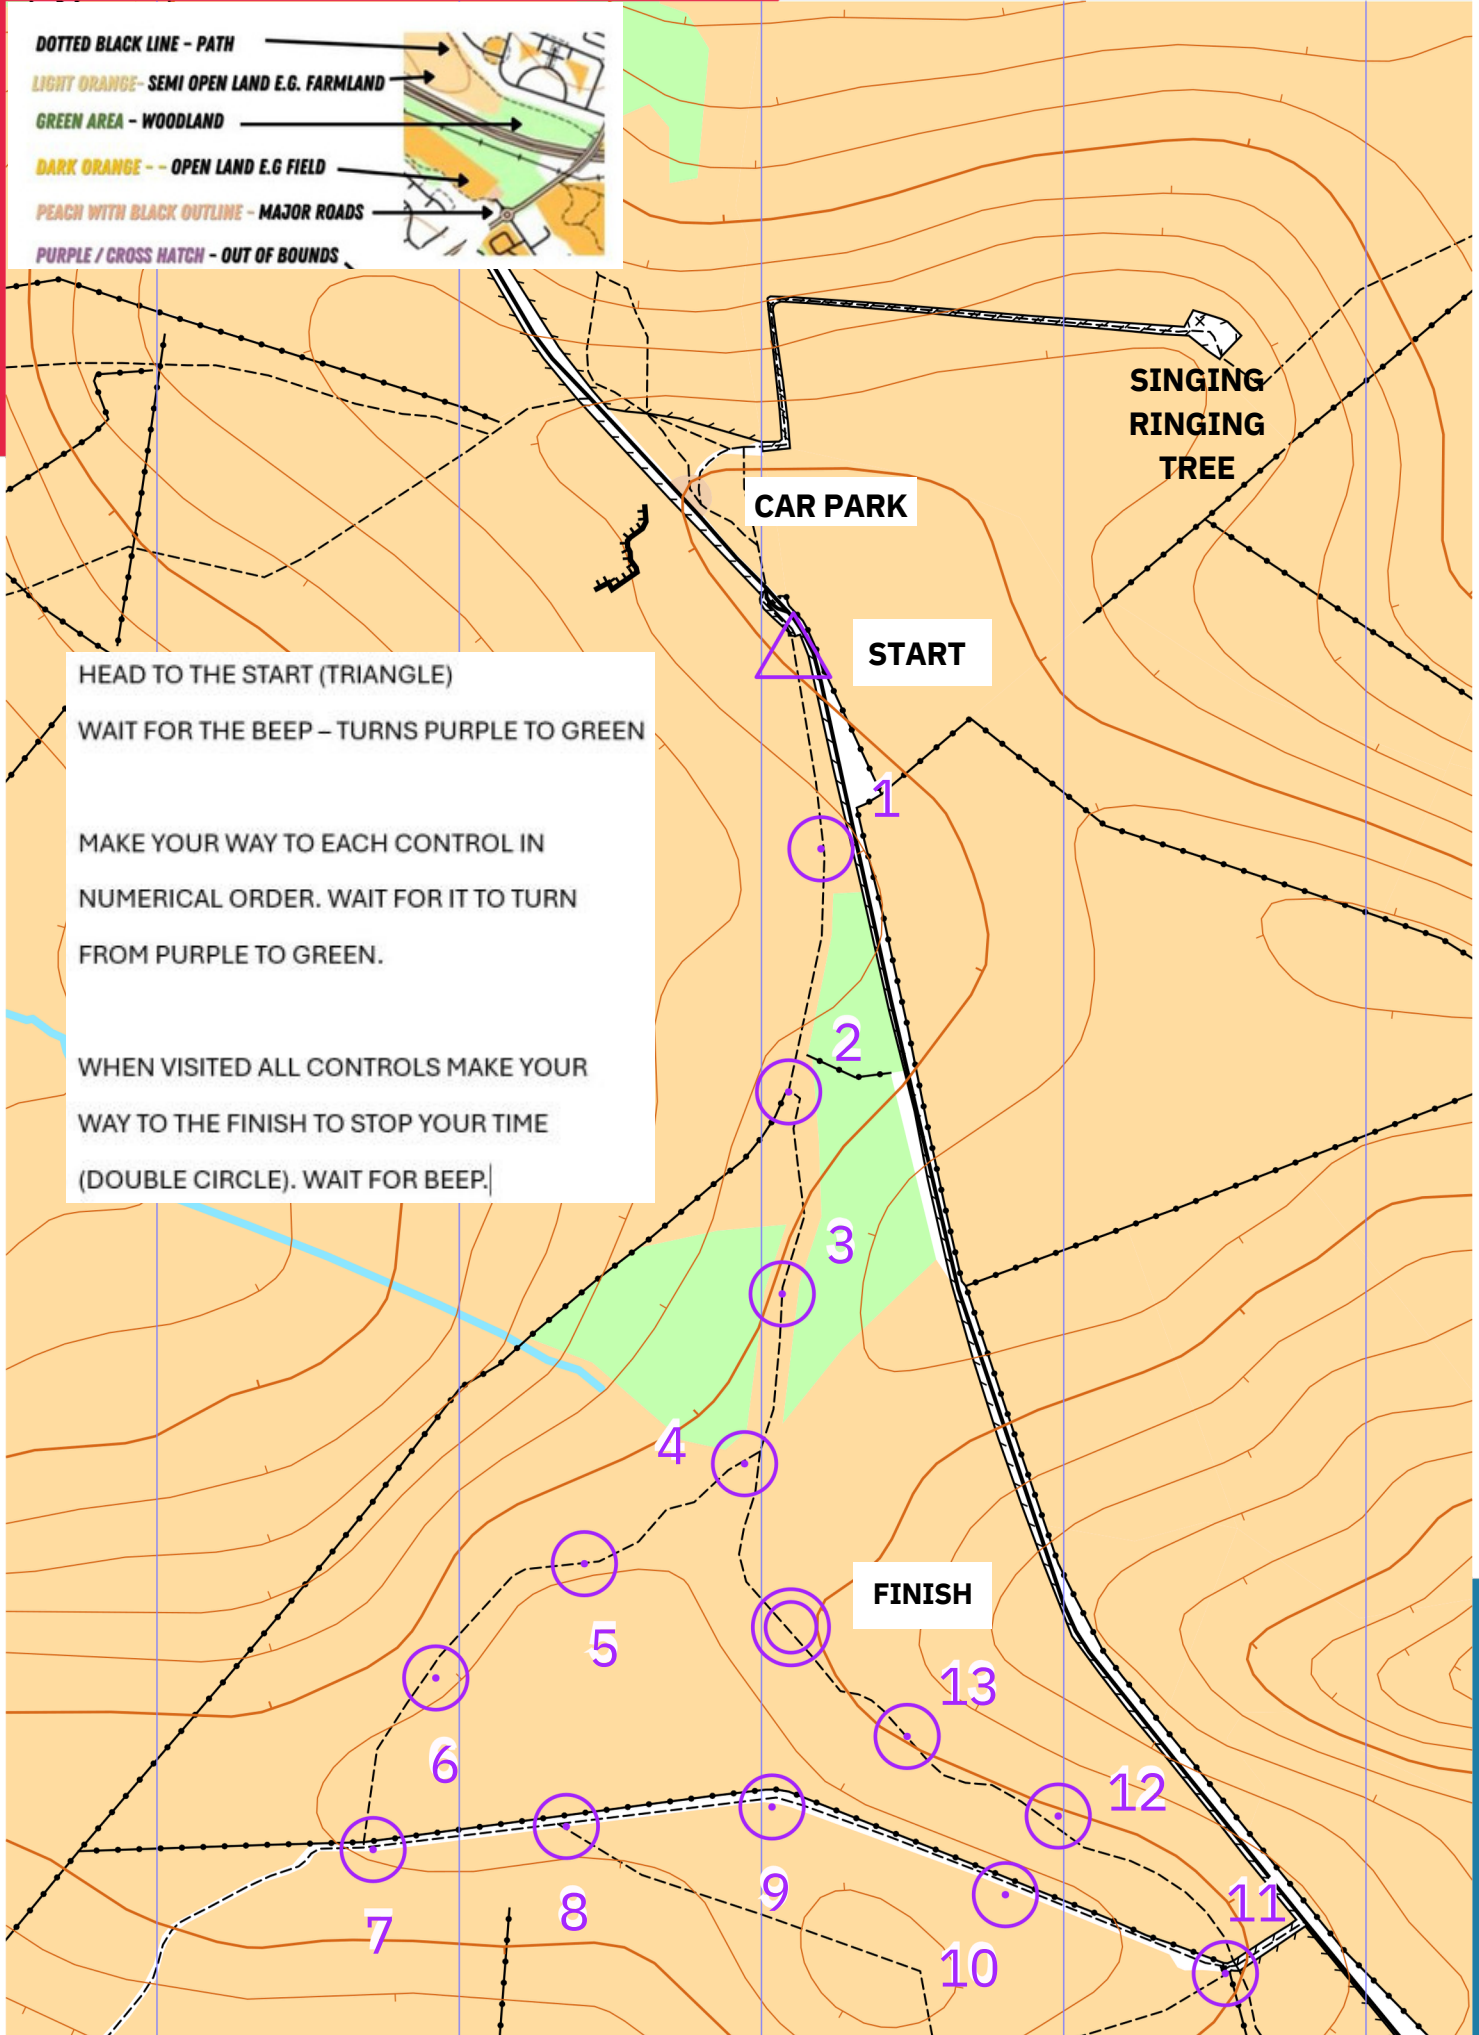

# OPENORIENTEERINGMAP

scale 1:5000, contours 5m  
200m

**DOTTED BLACK LINE - PATH**  
**LIGHT ORANGE - SEMI OPEN LAND E.G. FARMLAND**  
**GREEN AREA - WOODLAND**  
**DARK ORANGE - OPEN LAND E.G. FIELD**  
**PEACH WITH BLACK OUTLINE - MAJOR ROADS**  
**PURPLE / CROSS HATCH - OUT OF BOUNDS**

**SINGING RINGING TREE**

**CAR PARK**

**START**

HEAD TO THE START (TRIANGLE)  
WAIT FOR THE BEEP – TURNS PURPLE TO GREEN  
MAKE YOUR WAY TO EACH CONTROL IN NUMERICAL ORDER. WAIT FOR IT TO TURN FROM PURPLE TO GREEN.  
WHEN VISITED ALL CONTROLS MAKE YOUR WAY TO THE FINISH TO STOP YOUR TIME (DOUBLE CIRCLE). WAIT FOR BEEP.

**FINISH**