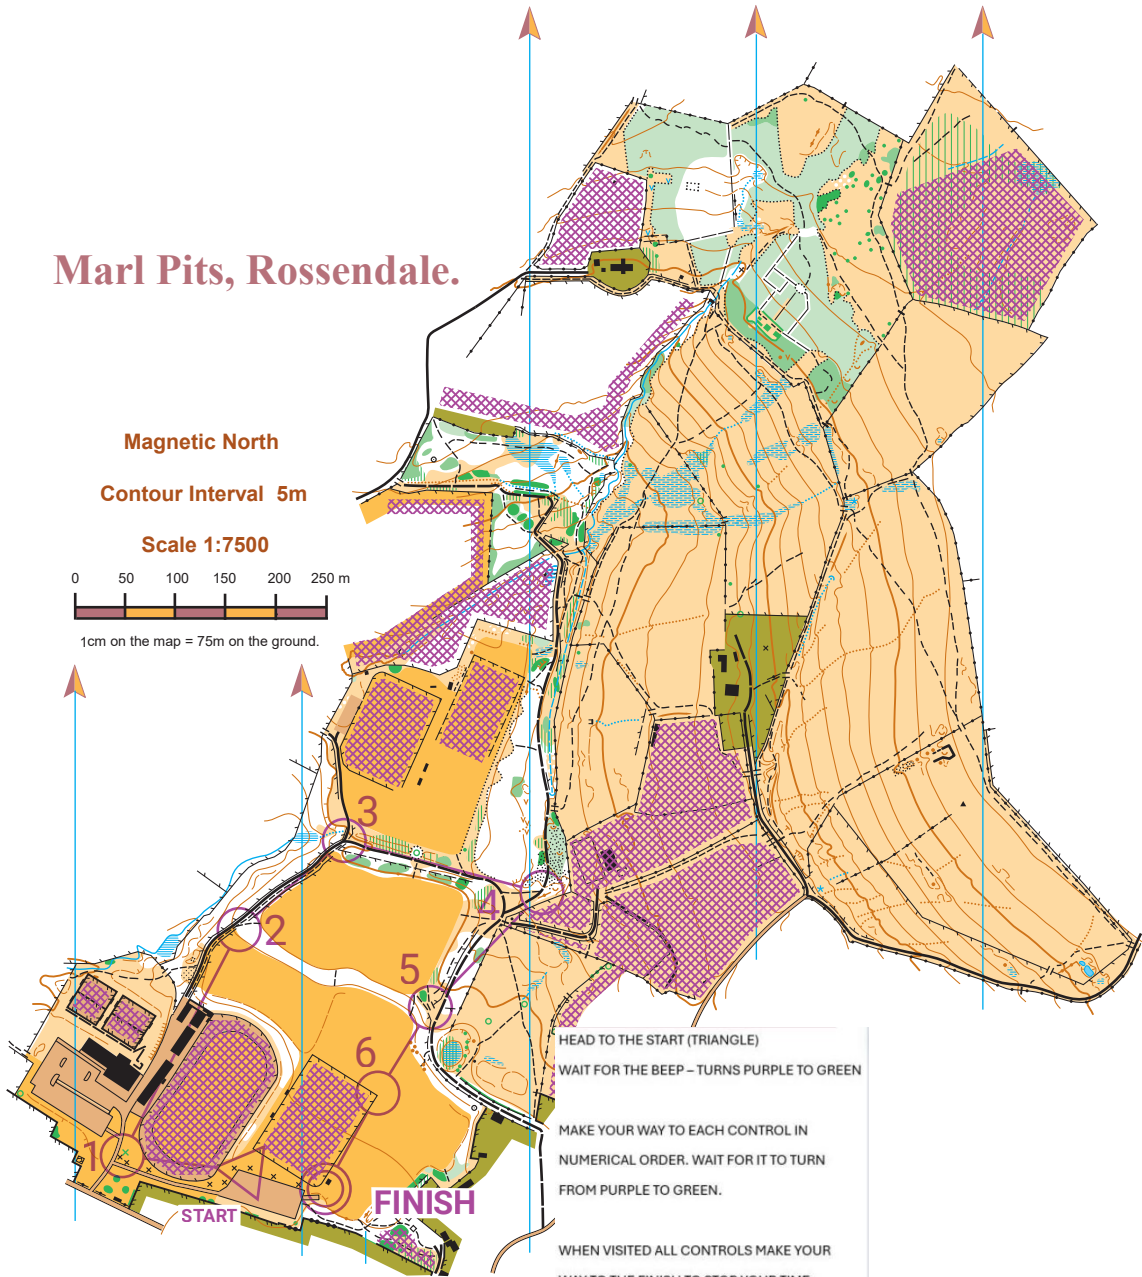

Marl Pits, Rossendale.

Magnetic North

Contour Interval 5m

Scale 1:7500

1cm on the map = 75m on the ground.

- HEAD TO THE START (TRIANGLE)
- WAIT FOR THE BEEP – TURNS PURPLE TO GREEN
- MAKE YOUR WAY TO EACH CONTROL IN NUMERICAL ORDER. WAIT FOR IT TO TURN FROM PURPLE TO GREEN.
- WHEN VISITED ALL CONTROLS MAKE YOUR WAY TO THE FINISH TO STOP YOUR TIME (DOUBLE CIRCLE). WAIT FOR BEEP!