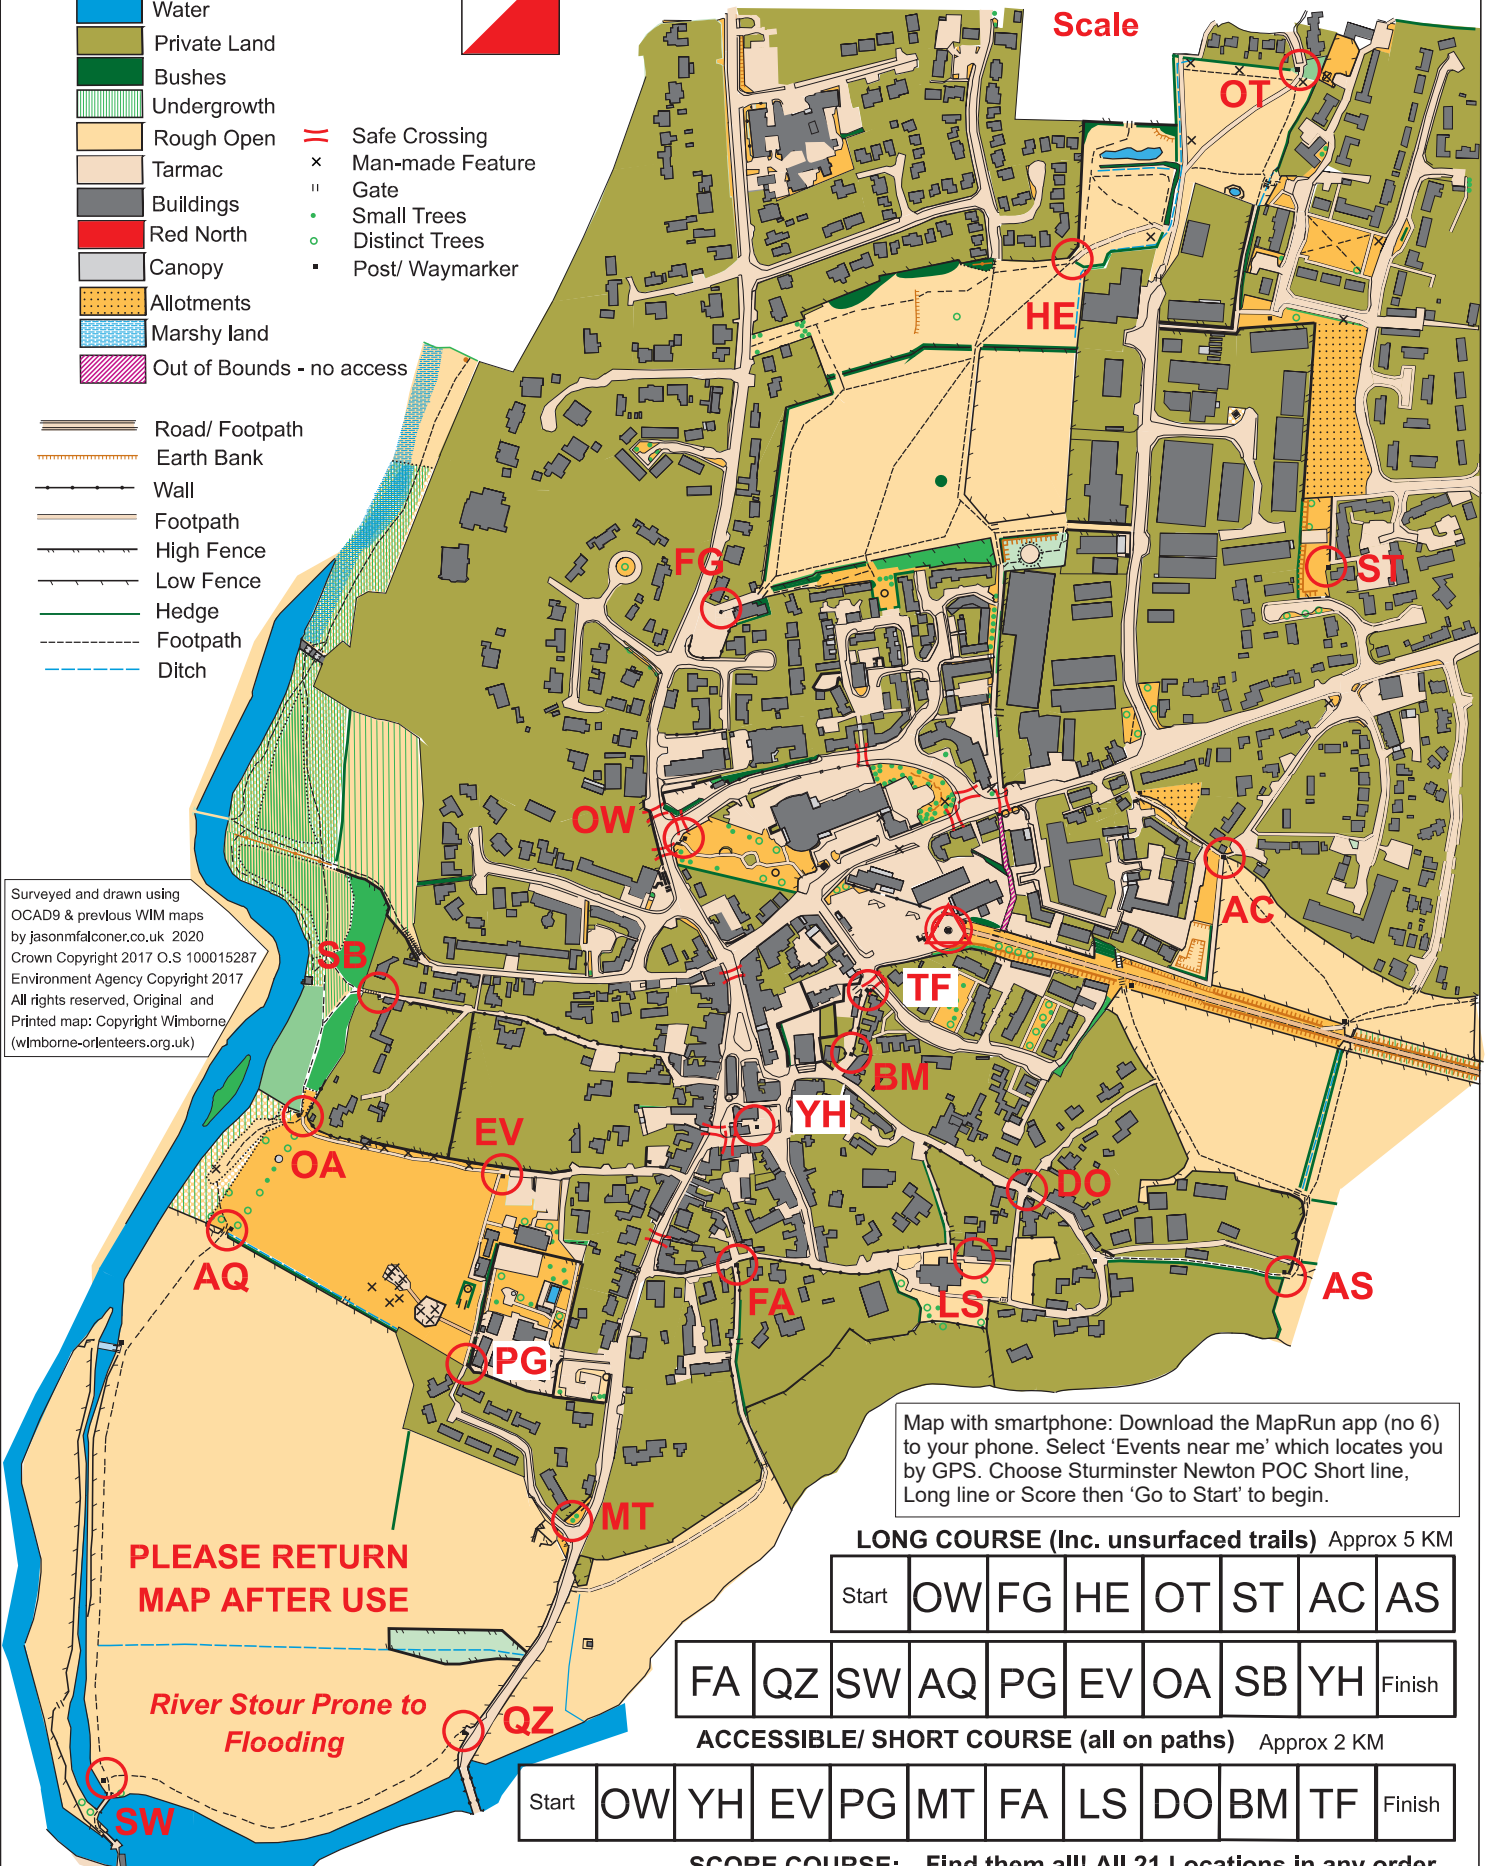

- Safe Crossing
- Man-made Feature
- Gate
- Small Trees
- Distinct Trees
- Post/ Waymarker

- Road/ Footpath
- Earth Bank
- Wall
- Footpath
- High Fence
- Low Fence
- Hedge
- Footpath
- Ditch

Surveyed and drawn using OCAD9 & previous WIM maps by jasonmfalconer.co.uk 2020 Crown Copyright 2017 O.S 100015287 Environment Agency Copyright 2017 All rights reserved, Original and Printed map: Copyright Wimborne (wimbome-orienteers.org.uk)

PLEASE RETURN MAP AFTER USE

River Stour Prone to Flooding

Map with smartphone: Download the MapRun app (no 6) to your phone. Select 'Events near me' which locates you by GPS. Choose Sturminster Newton POC Short line, Long line or Score then 'Go to Start' to begin.

ACCESSIBLE/ SHORT COURSE (all on paths) Approx 2 KM

Start	OW	YH	EV	PG	MT	FA	LS	DO	BM	TF	Finish
-------	----	----	----	----	----	----	----	----	----	----	--------

SCORE COURSE: Find them all! All 21 Locations in any order

ACCESSIBLE COURSE - approx. 2 km

All controls by paths

OW	Road sign	1
YH	Town Council notice board	2
EV	Footpath junction	3
PG	Small Town Council sign	4
MT	Town sign	5
FA	Footpath / road junction	6
LS	Corner of wooden porch	7
DO	Road sign	8
BM	Alley - south end	9
TF	Alley - north end	10