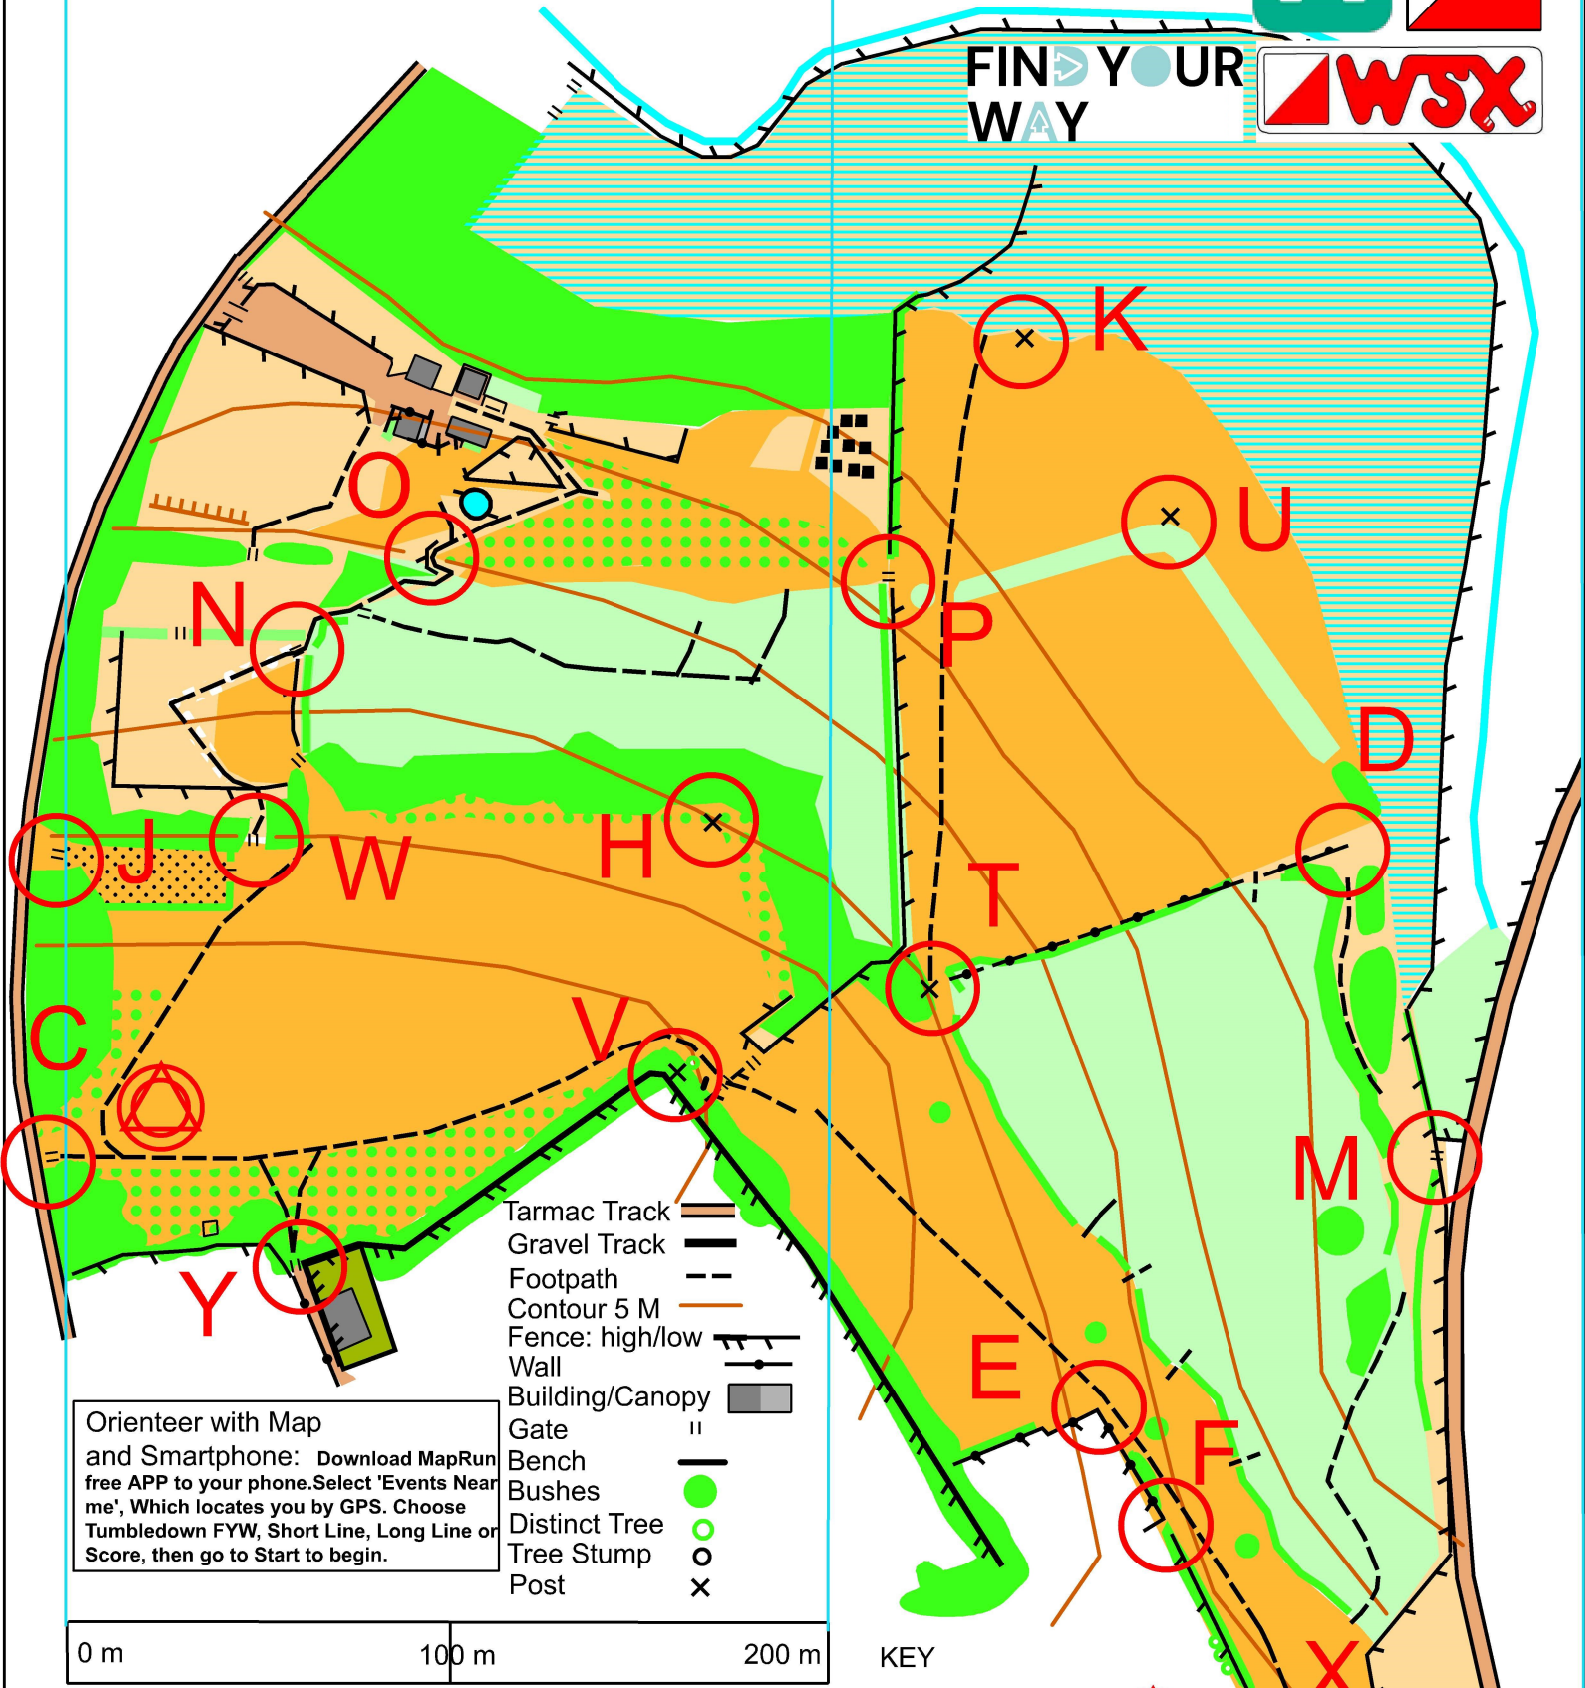

# Tumbledown Farm

**Orienteer with Map and Smartphone:** Download MapRun free APP to your phone. Select 'Events Near me', Which locates you by GPS. Choose Tumbledown FYW, Short Line, Long Line or Score, then go to Start to begin.

- KEY**
- Tarmac Track
  - Gravel Track
  - Footpath
  - Contour 5 M
  - Fence: high/low
  - Wall
  - Building/Canopy
  - Gate
  - Bench
  - Bushes
  - Distinct Tree
  - Tree Stump
  - Post

**SHORT course** START **C Y V E F X T H W** FINISH

Approx 1.2 km

**LONG course** START **Y V F X M D U K P**

Approx 1.8 km **T H O N J** FINISH

**SCORE course:**  
Find them all!  
All 17 locations in any order

- Red=North
  - Open Land
  - Rough Open
  - Saplings
  - Gravel
  - Woodland-Run
  - Woodland-Slow Run
  - Bushes/ Hedge Impassable
  - Marshes-Impassable
  - Tarmac
- START/ FINISH & INFO BOARD