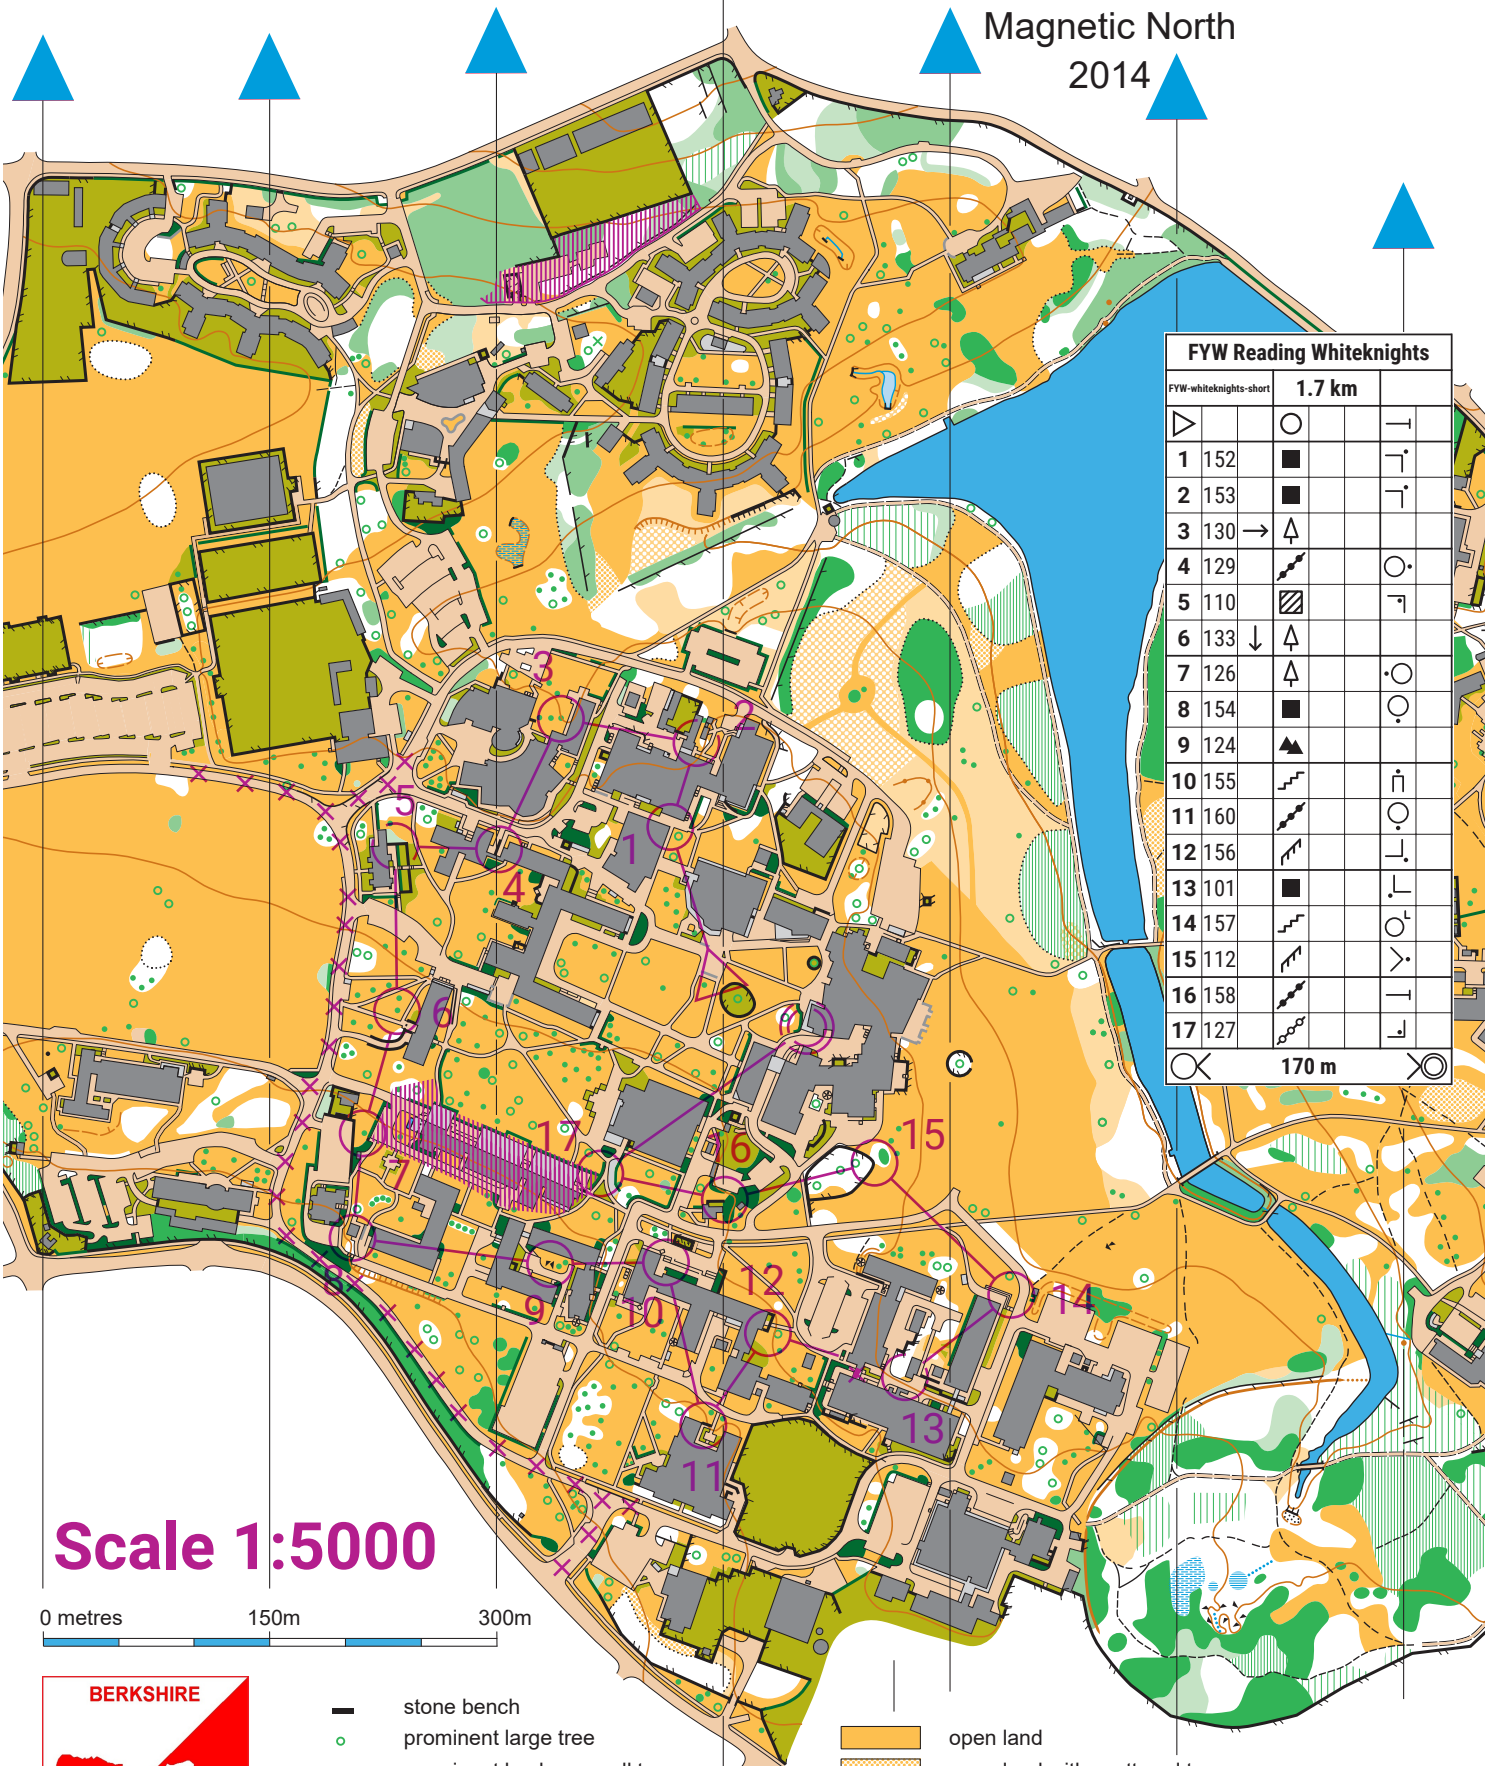

Magnetic North  
2014

FYW Reading Whiteknights			
FYW-whiteknights-short		1.7 km	
▷		○	┌
1 152	■		└
2 153	■		└
3 130	→	▲	
4 129	↗		○
5 110	▨		└
6 133	↓	▲	
7 126	▲		○
8 154	■		○
9 124	▲		
10 155	↗		┌
11 160	↗		○
12 156	↗		┌
13 101	■		┌
14 157	↗		○
15 112	↗		└
16 158	↗		┌
17 127	↗		┌

170 m

Scale 1:5000

FIN  
YOUR  
WAY

- stone bench
- prominent large tree
- prominent bush or small tree
- ..... distinct vegetation boundary
- hedge
- impassable hedge
- impassable body of water
- passable small watercourse
- - - minor watercourse
- ..... narrow marsh
- ▨ marsh
- ▨ indistinct marsh

- open land
- ▨ open land with scattered trees
- rough open land
- ▨ rough open land with scattered trees
- forest: easy running
- ▨ forest: slow running
- ▨ undergrowth: slow running
- ▨ forest: difficult to run
- ▨ undergrowth: difficult to run
- ▨ vegetation: very difficult to run
- ▨ impassable vegetation