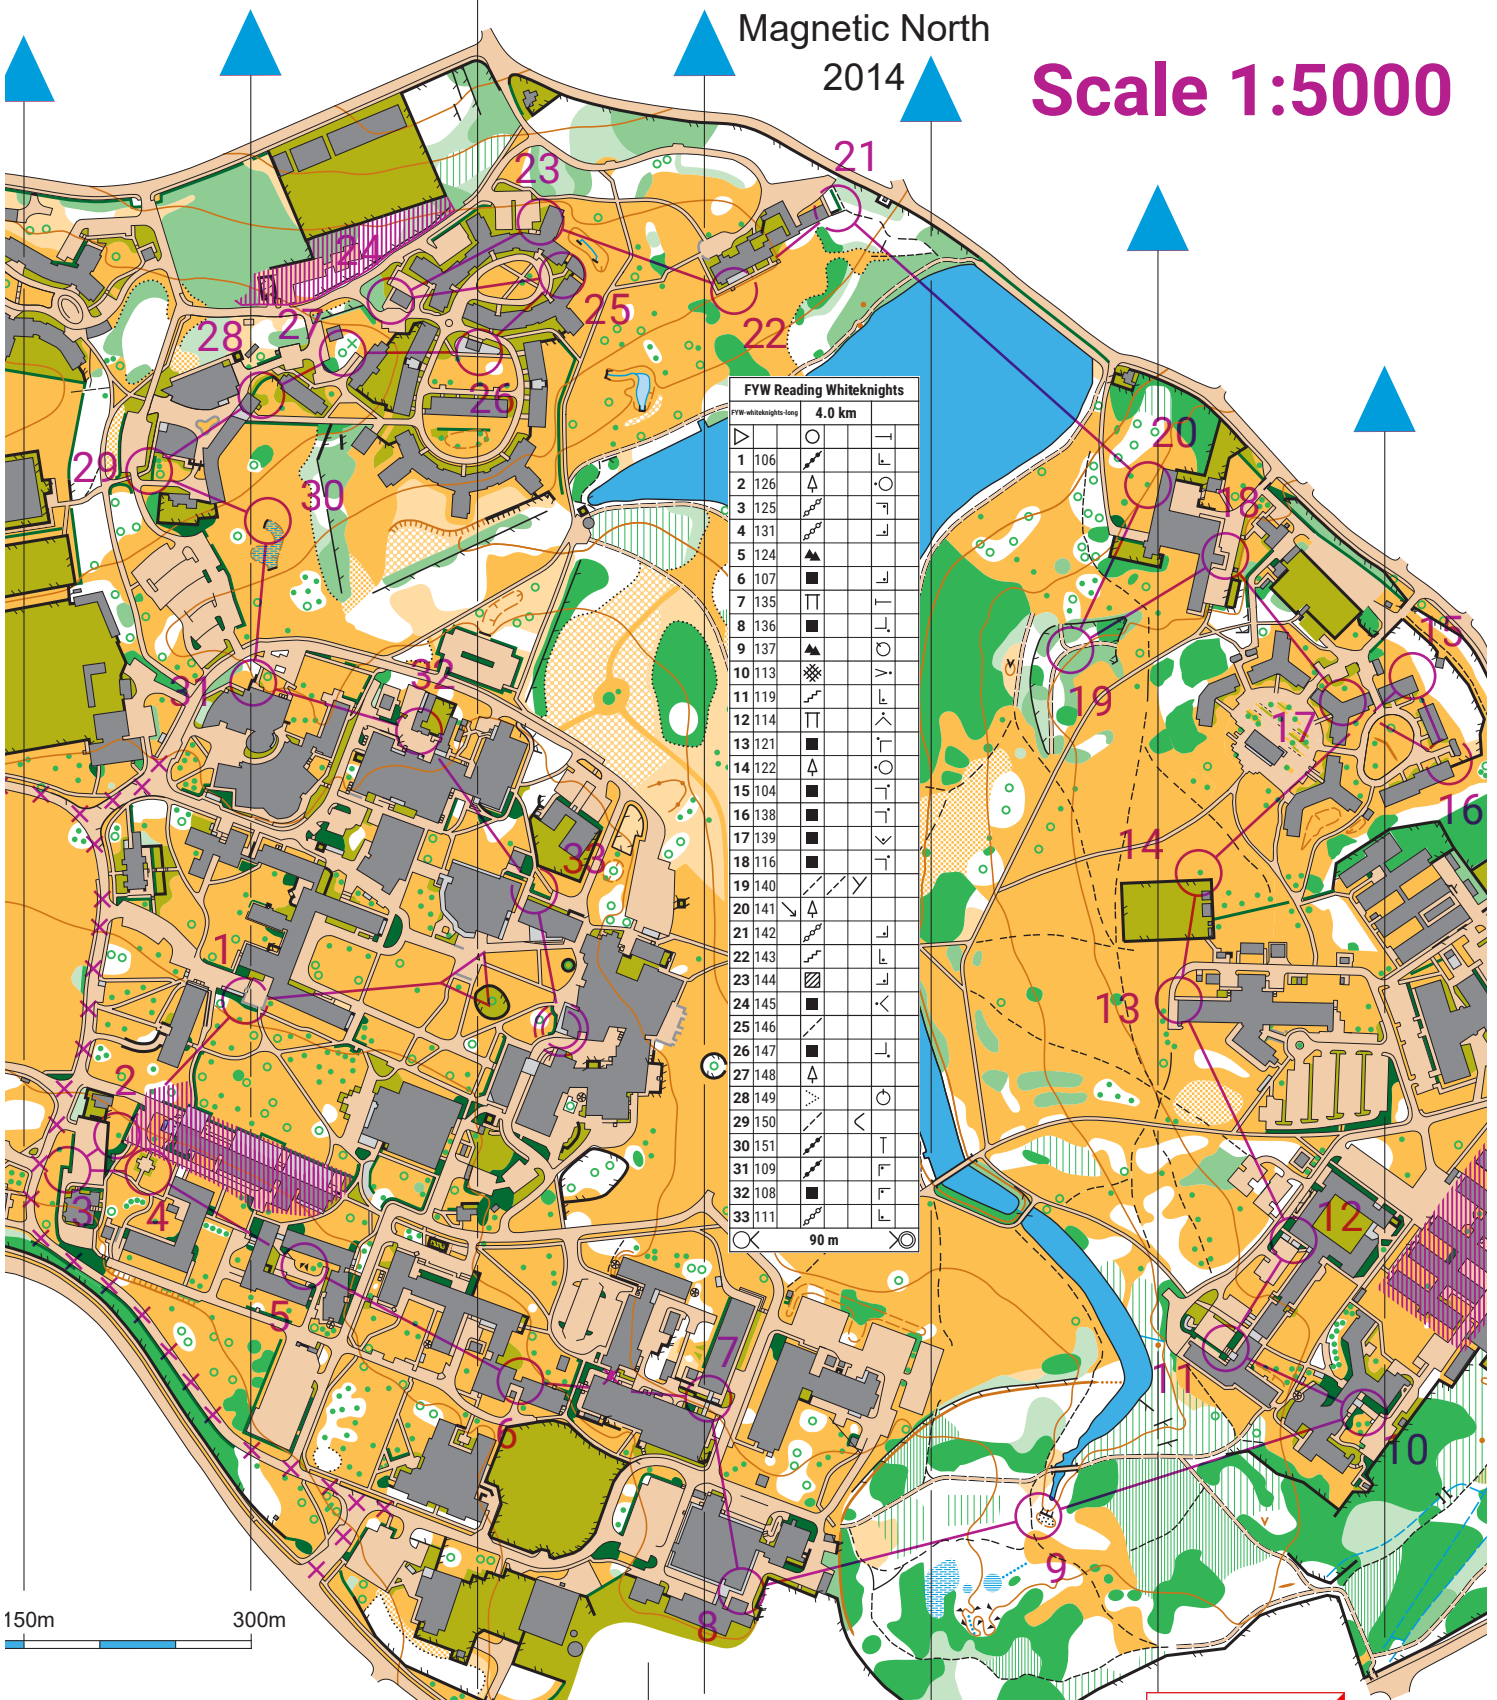

Magnetic North
2014

Scale 1:5000

FYW Reading Whiteknights		4.0 km	
FYW whiteknights-1000			
1	106	↘	—
2	126	△	○
3	125	↘	—
4	131	↘	—
5	124	▲	—
6	107	■	—
7	135	▤	—
8	136	■	—
9	137	▲	○
10	113	▨	—
11	119	↘	—
12	114	▤	—
13	121	■	—
14	122	△	—
15	104	↘	—
16	138	■	—
17	139	■	—
18	116	—	—
19	140	↘	—
20	141	△	—
21	142	↘	—
22	143	↘	—
23	144	▨	—
24	145	■	—
25	146	■	—
26	147	■	—
27	148	△	—
28	149	—	—
29	150	—	—
30	151	↘	—
31	109	—	—
32	108	—	—
33	111	—	—

150m 300m

- stone bench
- prominent large tree
- prominent bush or small tree
- distinct vegetation boundary
- hedge
- impassable hedge
- impassable body of water
- passable small watercourse
- - - minor watercourse
- narrow marsh
- marsh
- indistinct marsh

- open land
- ▨ open land with scattered trees
- rough open land
- ▨ rough open land with scattered trees
- forest: easy running
- ▨ forest: slow running
- ▨ undergrowth: slow running
- ▨ forest: difficult to run
- ▨ undergrowth: difficult to run
- ▨ vegetation: very difficult to run
- ▨ impassable vegetation

BERKSHIRE

ORIENTEERS

FIN

YOUR

WAY