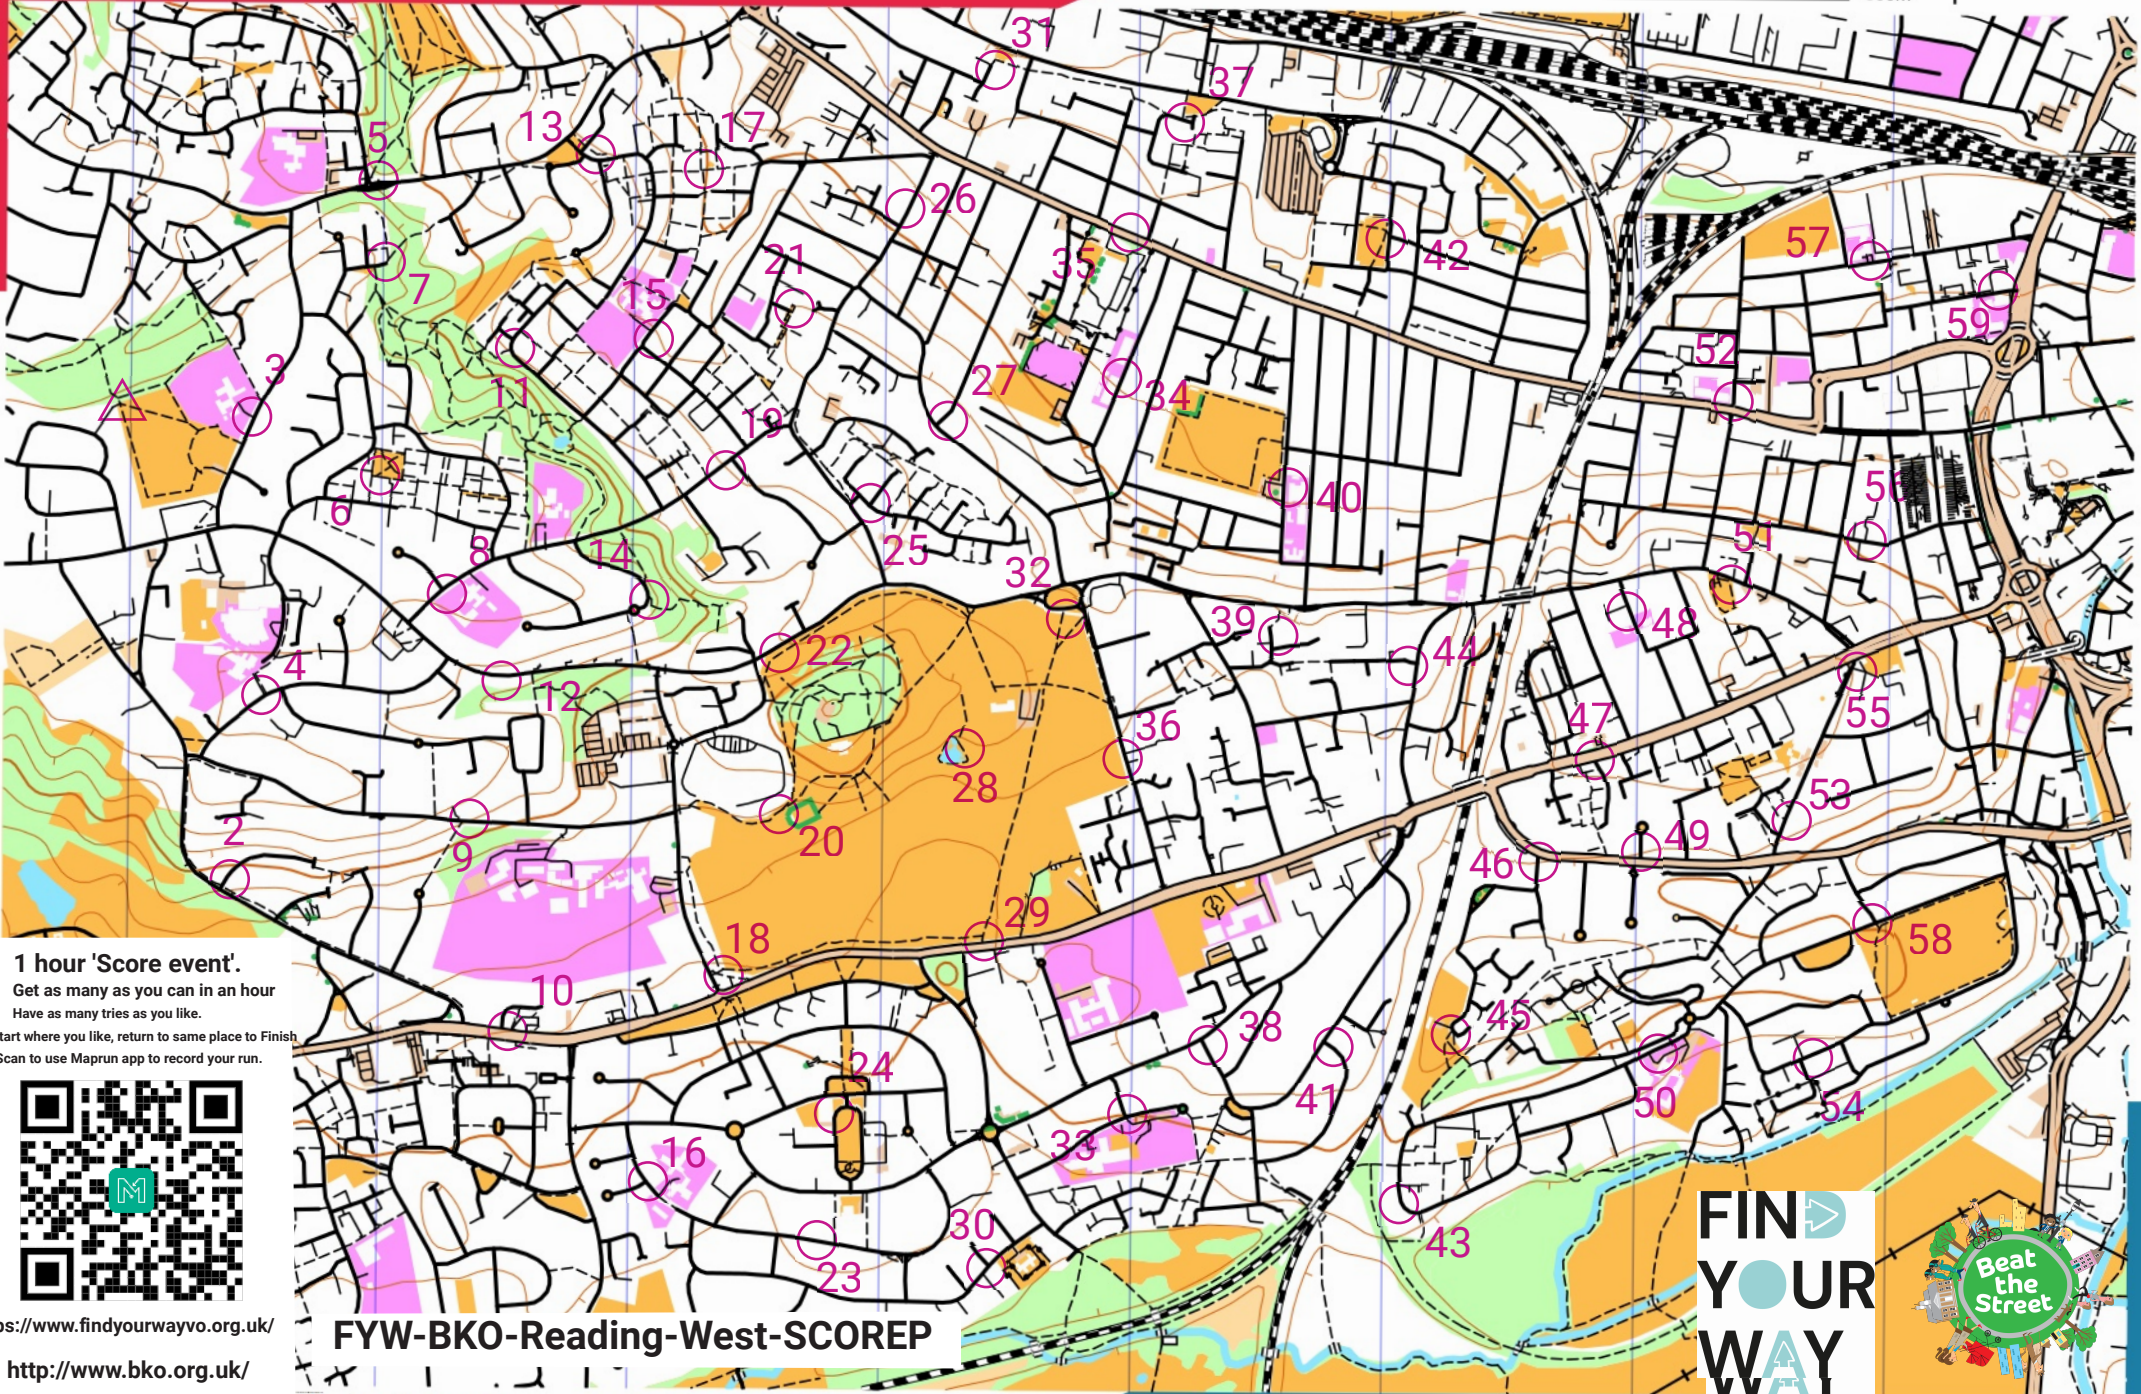

# FYW WEST READING

scale 1:15000, contours 5m  
500m

**1 hour 'Score event'.**  
Get as many as you can in an hour  
Have as many tries as you like.  
Start where you like, return to same place to Finish  
Scan to use Maprun app to record your run.

**FYW-BKO-Reading-West-SCOREP**

**FIN  
YOUR  
WAY**

OOM v4 developed by David Dixon  
Map ID: 655476129e716