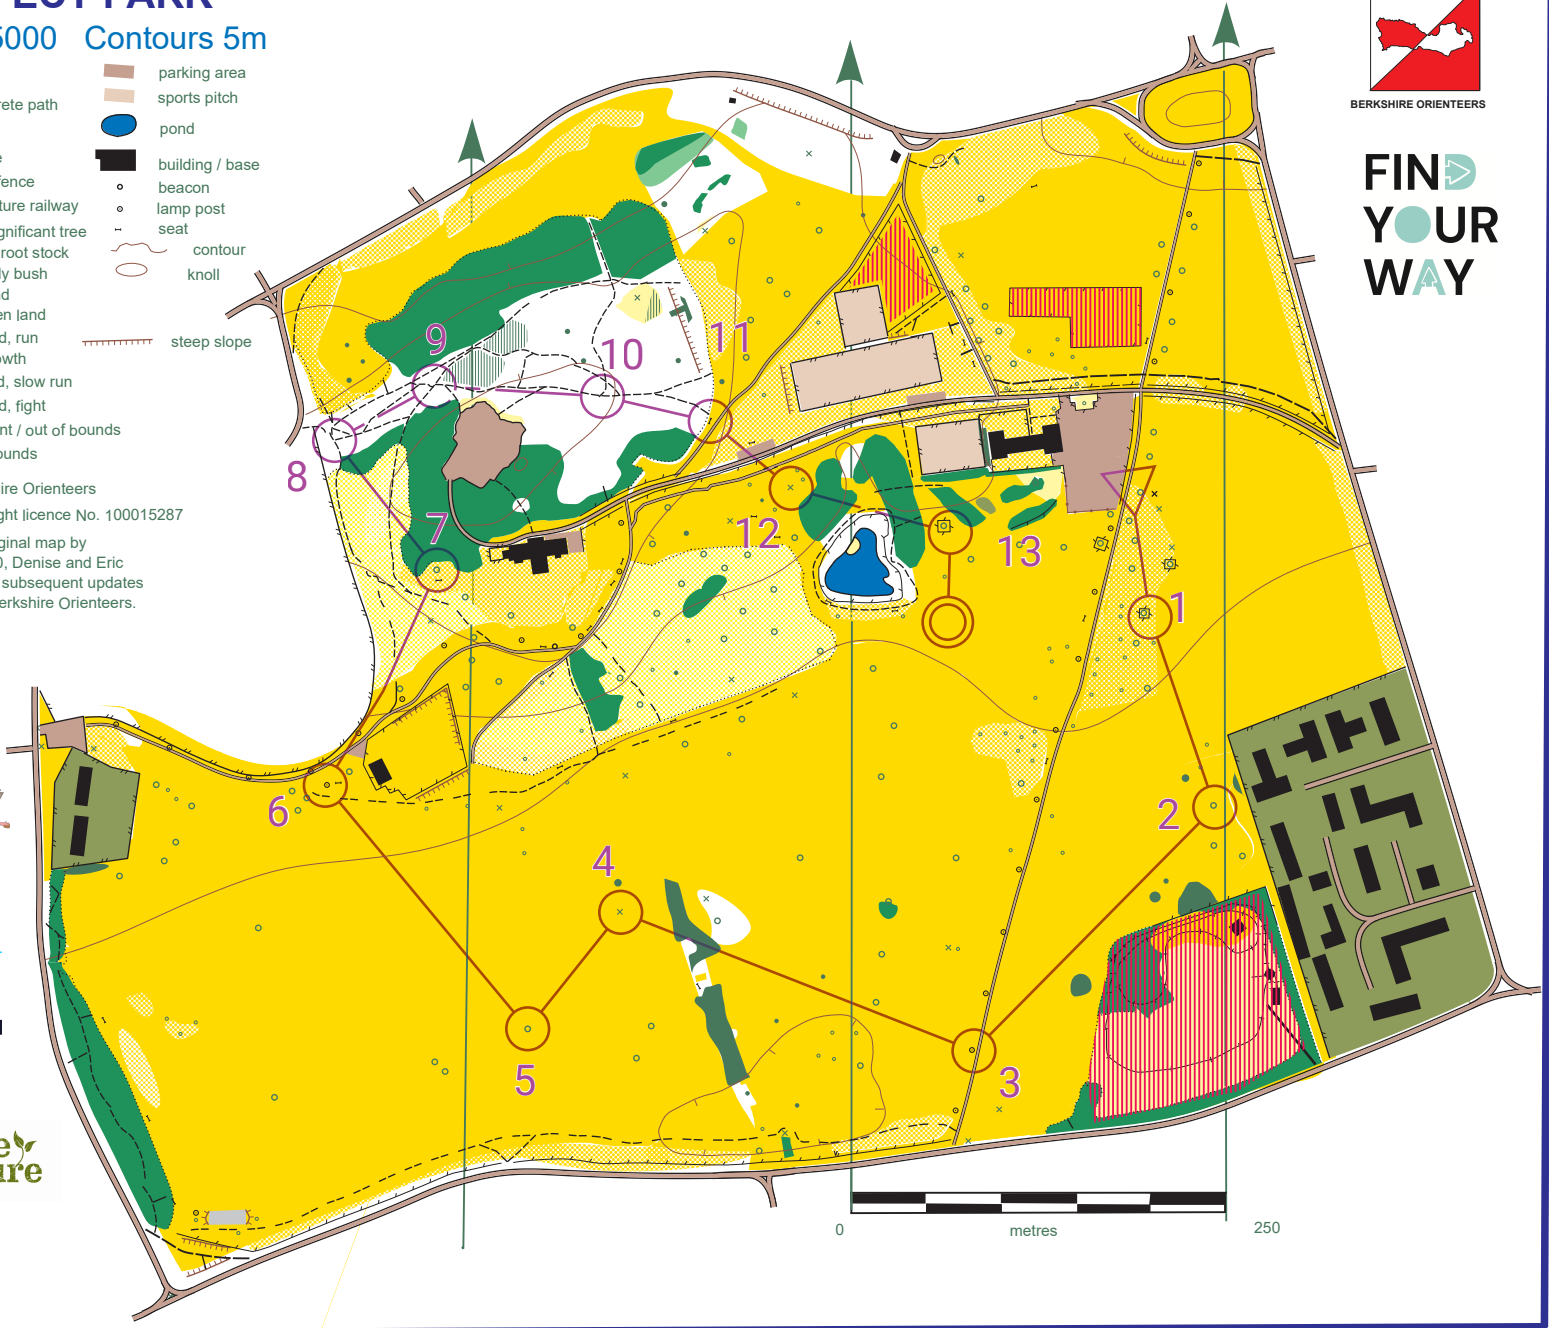

FYW Prospect Park		
Long	1.8 km	20 m
▷		Start: Path
1	31	Fence, SE. Corner (outside)
2	42	Single Tree, N. Side
3	33	Lamp Post/ Pole
4	43	Bench / Tree Stump
5	52	Single Tree
6	37	Lamp Post/ Pole
7	45	Single Tree, S. Side
8	46	Path Junction
9	47	SW. Path Junction
10	48	W. Path Junction
11	49	Bench / Tree Stump
Take Care Crossing Road		
12	50	Bench / Tree Stump
13	41	Fence, SE. Corner (outside)
Navigate 60 m to Finish		

PROSPECT PARK

Scale 1:5000 Contours 5m

Magnetic North 2023

- road
- concrete path
- path
- fence
- high fence
- miniature railway
- isolated / significant tree
- fallen tree / root stock
- thicket / holly bush
- open land
- semi open land
- woodland, run undergrowth
- woodland, slow run
- woodland, fight
- settlement / out of bounds
- out of bounds
- steep slope
- parking area
- sports pitch
- pond
- building / base
- beacon
- lamp post
- seat
- contour
- knoll

© 2023 Berkshire Orienteers
 © Crown Copyright licence No. 100015287
 Based on the Original map by
 Chris Shaw, 1990, Denise and Eric
 Harper 2008 and subsequent updates
 by members of Berkshire Orienteers.

nature
nurture

FIN
YOUR
WAY

Scan QR Code to download course.