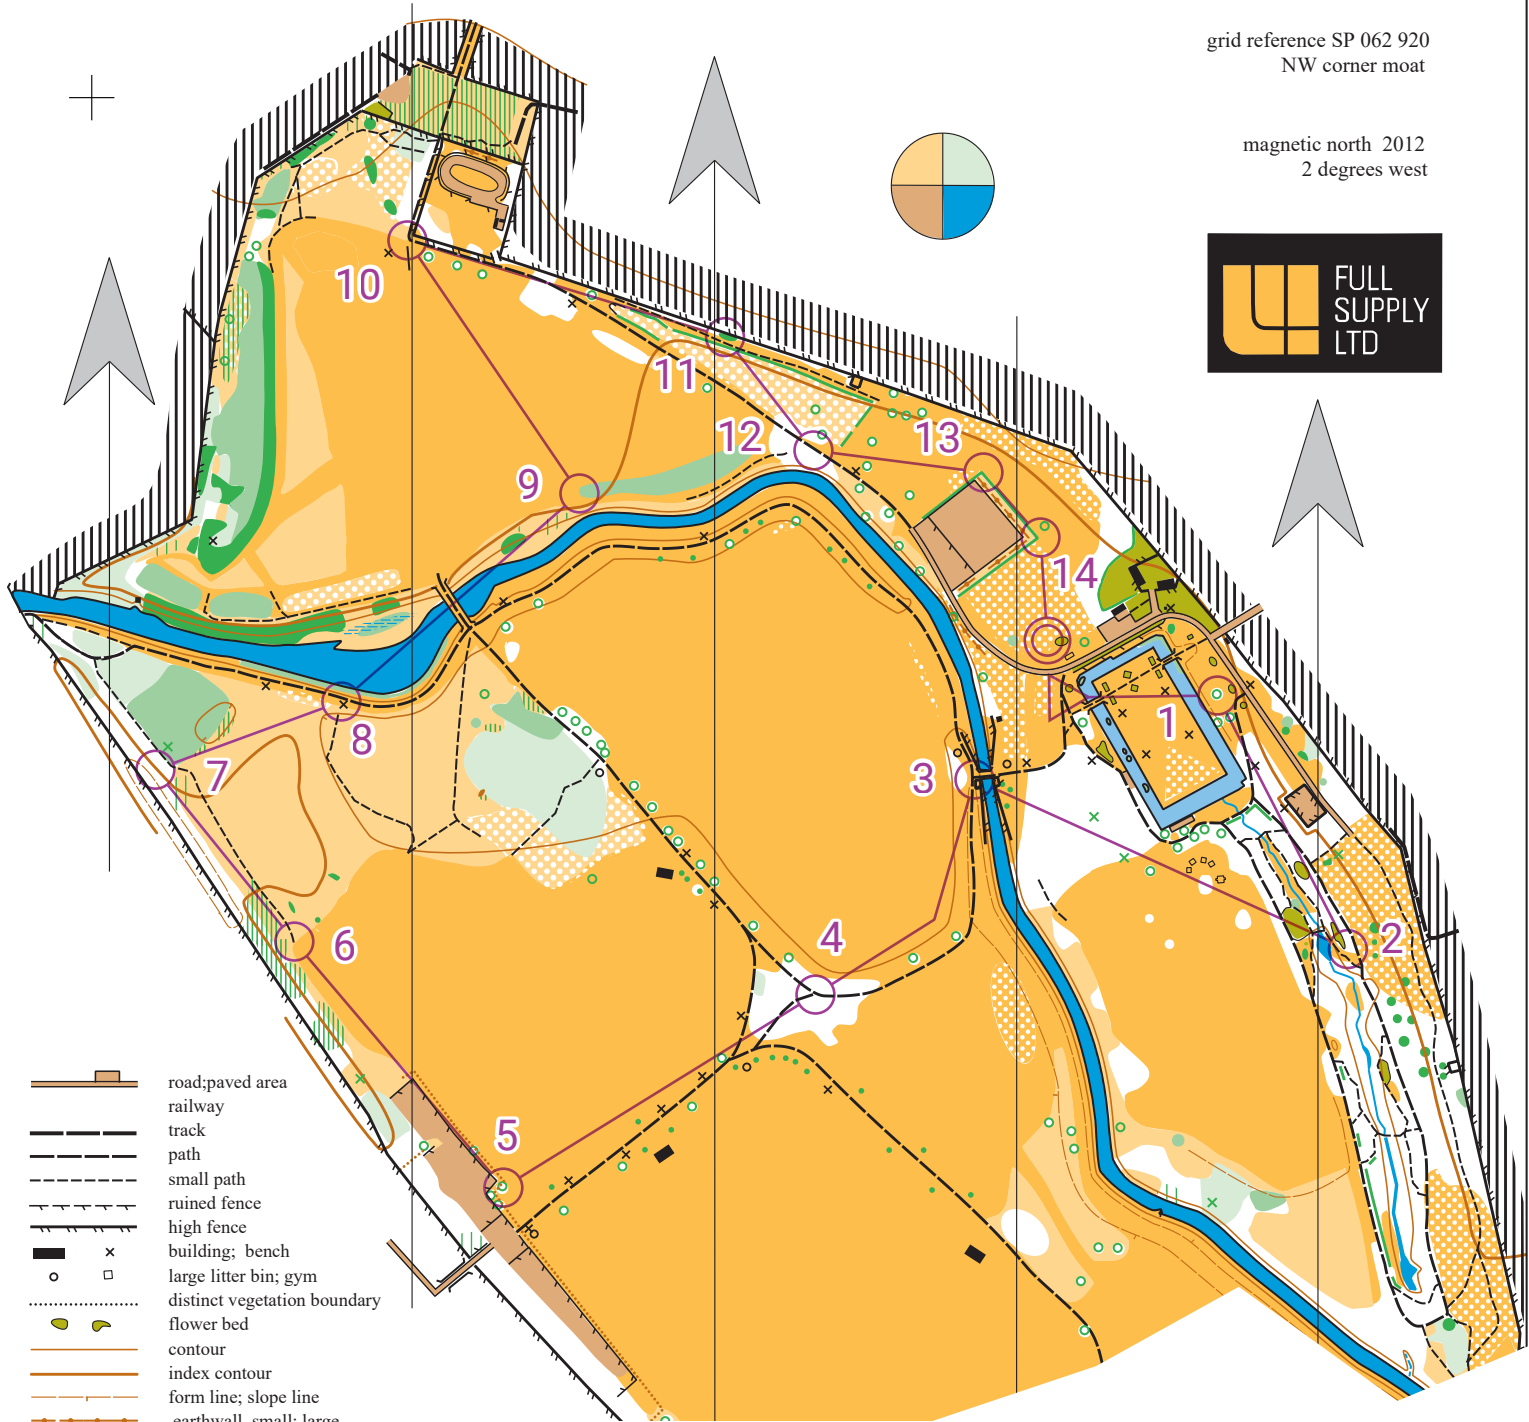

Perry Hall Park

scale 1:5000

contours 5m

grid reference SP 062 920
NW corner moat

magnetic north 2012
2 degrees west

- road; paved area
- railway track
- path
- small path
- ruined fence
- high fence
- building; bench
- large litter bin; gym
- distinct vegetation boundary
- flower bed
- contour
- index contour
- form line; slope line
- earthwall, small; large
- small gully; steep slope
- knoll; small knolls
- large depression; pit; root stock
- wall, high; low
- lake; small pond
- streams
- river
- seasonal marsh
- medium tree; large tree
- hedge

- open
- rough open
- open with scattered trees
- forest, run
- forest, slow run
- forest, walk
- forest, fight
- undergrowth, slow run
- undergrowth, walk
- out of bounds
- settlement OOB

HOC © 2018

Perry Hall Feb 2022		
Orange	2.4 km	
		Start: Path Junction
1	112	Single Tree
2	113	Flower bed, S. End
3	101	Bridge, W. End
4	102	Path Junction
5	114	NE. Single Tree
6	111	Path

7	121	Earth bank
8	116	Path Junction
9	105	Thicket, W. End
10	109	Fence, SW. Corner (outside)
11	115	Thicket
12	106	Path
13	107	Hedge, N Corner (outside)
14	119	Hedge, E. Corner (outside)
Navigate 70 m to Finish		