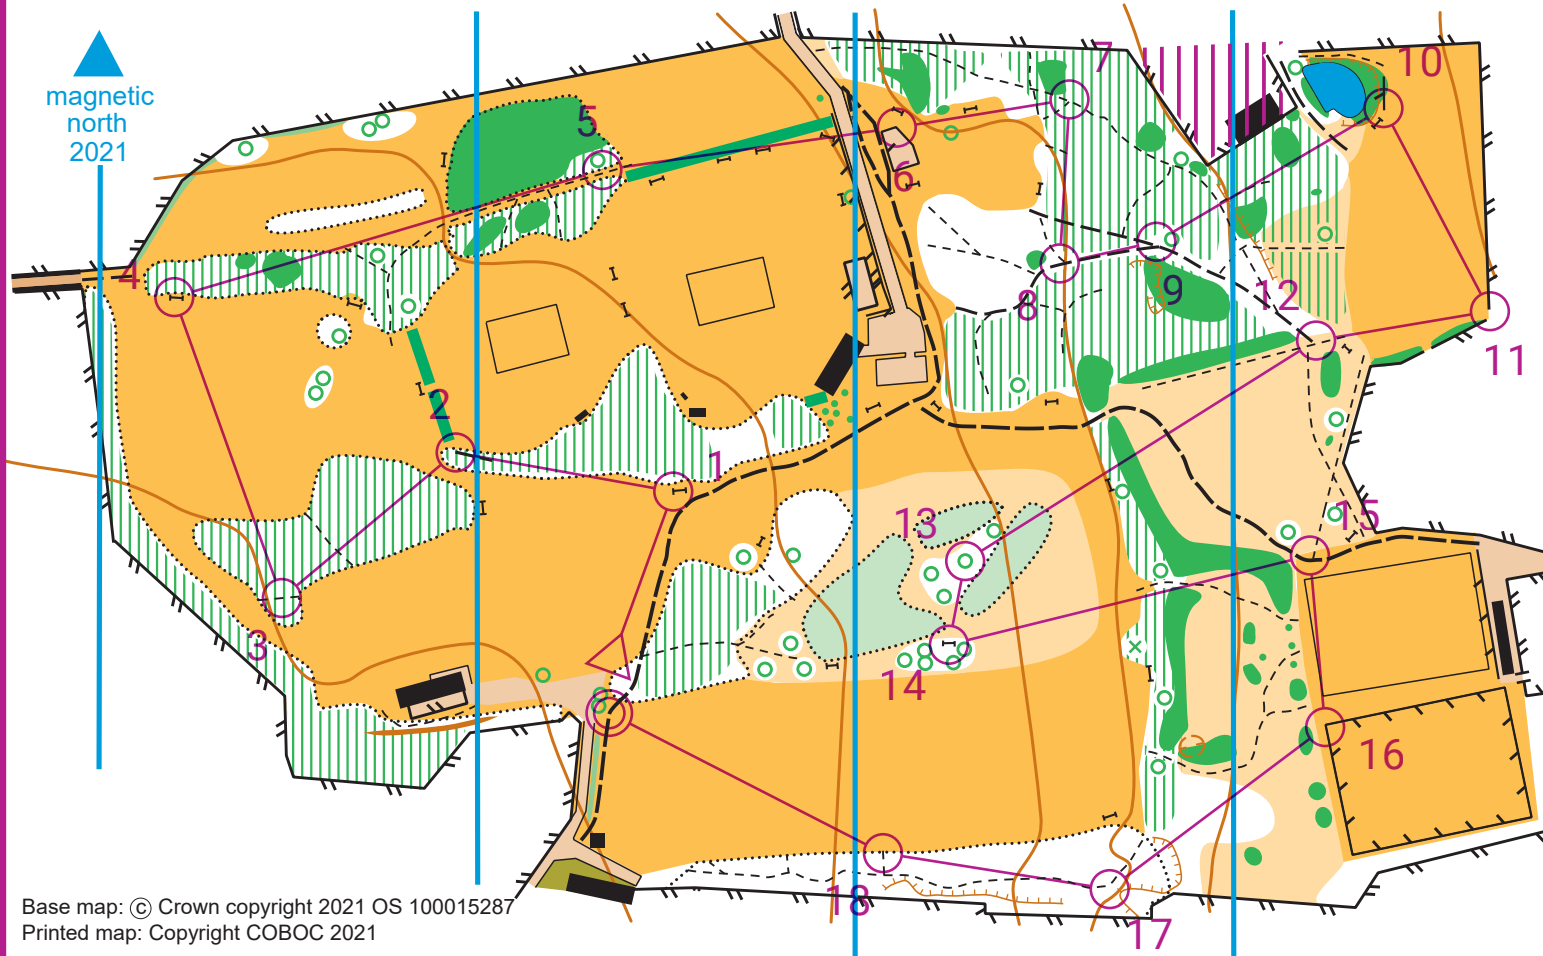

Rectory Park

scale 1:4000
5m contours

magnetic
north
2021

Rectory Park		
Orange	2.5 km	
		Start:
1	101	Bench
2	122	Fence, W. End
3	115	Path
4	116	Bench
5	117	Single Tree, S. Side
6	118	Fence, NE. Corner (outside)
7	119	Path Junction
8	110	Path Junction
9	111	Path Junction
10	126	Fence, S. End
11	125	Fence, S. End
12	112	Path Junction
13	120	Single Tree
14	121	Bench
15	104	Path Junction
16	105	Fence, NW. Corner (outside)
17	114	Path bend
18	107	Path, N. End
Navigate 160 m to Finish		

Base map: © Crown copyright 2021 OS 100015287
Printed map: Copyright COBOC 2021

Big Strides Consulting Ltd.,
Birmingham